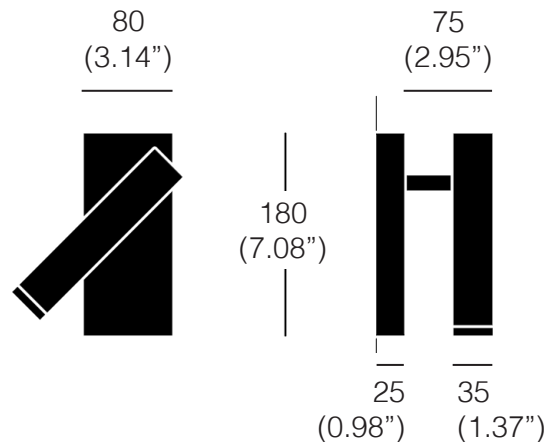

Finish options:

SPECIFICATION SHEET

ORDERING INFO

Model (Order Code)	Housing Finish	LED	Dimming Options
☐ L3815.2112 (without switch)	☐ 001: Aluminum	☐ 27: 2700K	☐ 120V LTE
☐ L3815.2124 (with integral rocker switch)	☐ 002: Black	☐ 30: 3000K	☐ 120V-277V 0-10V
	☐ 003: White	☐ 40: 4000K	
	☐ 060: Snow White		
	☐ 006: Graphite