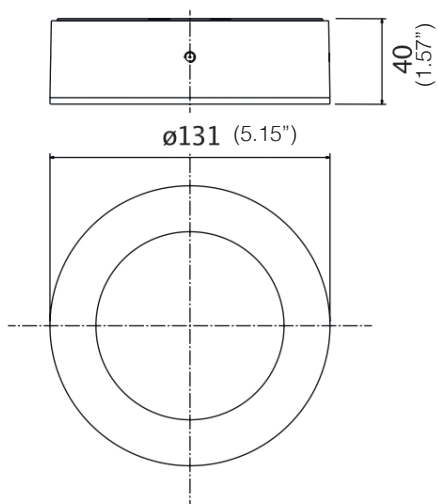

Outdoor luminaire for ceiling installation.

Lamp body, base and glass holder frame in primary anti-corrosion aluminum with low copper content.

LED light source, CRI 80.

Opal diffuser with 120° opening angle through incorporated LED optic.

L80B20 led life guaranteed 60,000 hours with subsequent max decay of 20%.

Other LED tones on request.

Double varnished finish after pickling, trivalent chromic passivation, epoxy primer and polyester powder coating.

SPECIFICATION SHEET

ORDERING INFO

Model (Order Code)

Finish

LED

Integral Driver Options

- ☐ Anthracite
- ☐ Aluminum Grey
- ☐ White

- ☐ 3000K
- ☐ 4000K

- ☐ 120V Phase Dimming

Luminart®

WWW.LUMINARTLIGHTING.COM