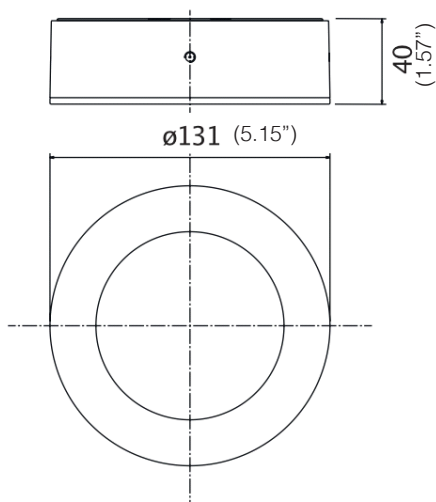

KYKLO – 40

CODE NO.	L981241.24V
LAMP	LED
COLOR TEMPERATURE	3K [3000K] / 4K [4000K]
NOMINAL LUMEN	1000
REAL LUMEN OUTPUT	750
WATTAGE	10W

IP

IP 65

12°

option

add 12 to the code

40°

standard

90°

option

add 90 to the code

10°

option

honeycomb
add HC to the code

Outdoor luminaire for ceiling installation. Lamp body, base and glass holder frame in primary anti-corrosion aluminum with low copper content. Transparent tempered glass diffuser. LED light source, CRI 80.