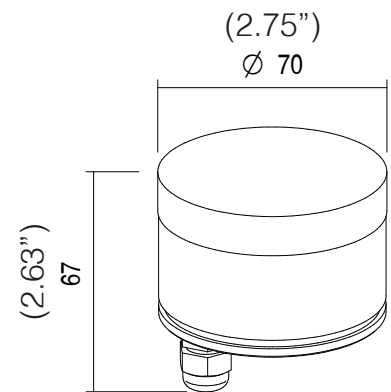

TIRESIA™ L RGB

RECESSED

TYPE:

PROJECT NAME:

LIGHTING FEATURES

LED COLOUR	RGBW
OPTICS	Diffused
AVERAGE LED LIFE	50.000h L80 B10

MECHANICAL FEATURES

WEIGHT	Kg 0,16
FINISHES	Glass

INSTALLATION *Recessed in ground with housing box ,
recessed in brickwork with housing box*

MATERIAL *Anticorodal aluminum body, tempered sandblasted glass*

GENERAL FEATURES

OPERATING TEMPERATURE	-10°C +45°C
INGRESS PROTECTION	IP67
IMPACT RESISTANCE	IK10
GLOW WIRE TEST	960°C
CLASS	II