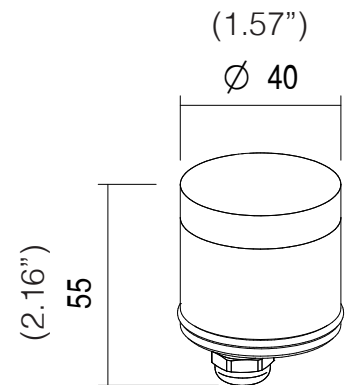

TIRESIA™ S RGB

RECESSED

TYPE:

PROJECT NAME:

LIGHTING FEATURES

LED COLOUR	RGBW
OPTICS	Diffused
AVERAGE LED LIFE	50.000h L80 B10

MECHANICAL FEATURES

WEIGHT	Kg 0,16
FINISHES	Glass

INSTALLATION *Recessed in ground with housing box ,
recessed in brickwork with housing box*

MATERIAL *Anticorodal aluminum body, tempered sandblasted glass*

GENERAL FEATURES

OPERATING TEMPERATURE	-10°C +45°C
INGRESS PROTECTION	IP67
IMPACT RESISTANCE	IK10
GLOW WIRE TEST	960°C
CLASS	II

SPECIFICATION SHEET

ORDERING INFO

L01TIR11RGB	-	RGB	-
Model (Order Code)	Accessories	LED	Remote Driver
☐ L01TIR11RGB 4W	☐ CAR41: Housing Box	☐ RGB	☐ 120V LTE ☐ 120-277V 0-10V