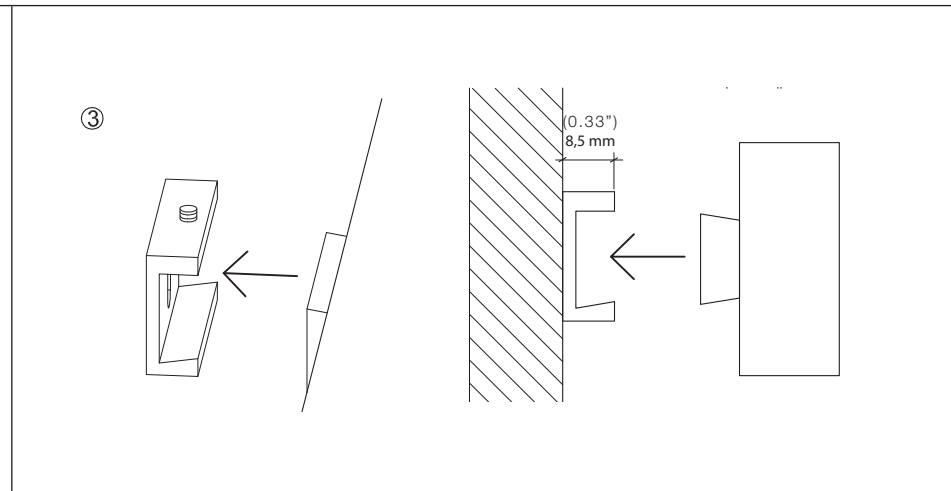

FUSION™

INSTALLATION INSTRUCTIONS

TYPE:

PROJECT NAME:

WIRING DIAGRAM

DIMMING 120V ONLY
TRIAC / ELV (LTE)

FIXTURE CABLES

WIRING DIAGRAM