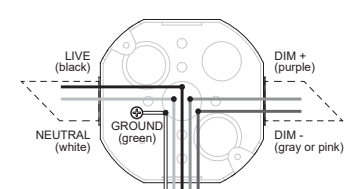

WIRING DIAGRAM

DIMMING 120-277V
0-10V (D10)

FIXTURE CABLES

*Junction box for reference only

INSTALLATION SHEET