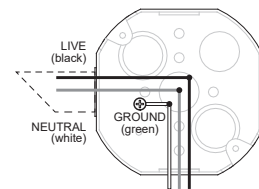

FUSION™

INSTALLATION INSTRUCTIONS

TYPE:

PROJECT NAME:

WIRING DIAGRAM

DIMMING 120V ONLY
TRIAC / ELV (LTE)

FIXTURE CABLES

WIRING DIAGRAM