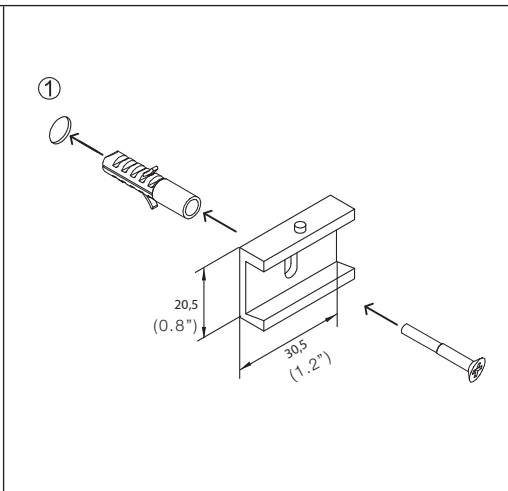

FUSION™

INSTALLATION INSTRUCTIONS

TYPE:

PROJECT NAME:

WIRING DIAGRAM

DIMMING 120V ONLY
TRIAC / ELV (LTE)

FIXTURE CABLES

WIRING DIAGRAM