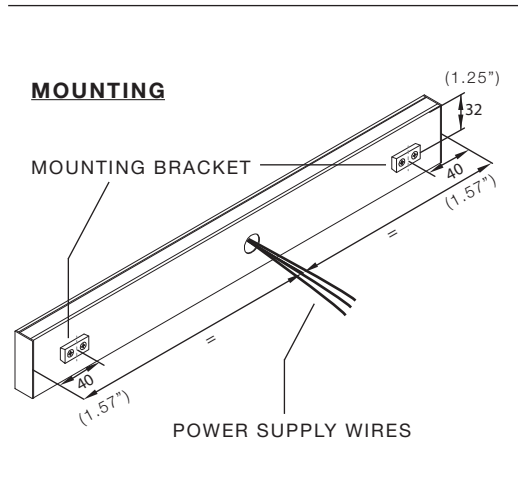

FUSION™

INSTALLATION INSTRUCTIONS

TYPE:

PROJECT NAME:

WIRING DIAGRAM

DIMMING 120V ONLY
TRIAC / ELV (LTE)

FIXTURE CABLES

WIRING DIAGRAM

DIMMING 120-277V
0-10V (D10)

FIXTURE CABLES

*Junction box for reference only

INSTALLATION SHEET