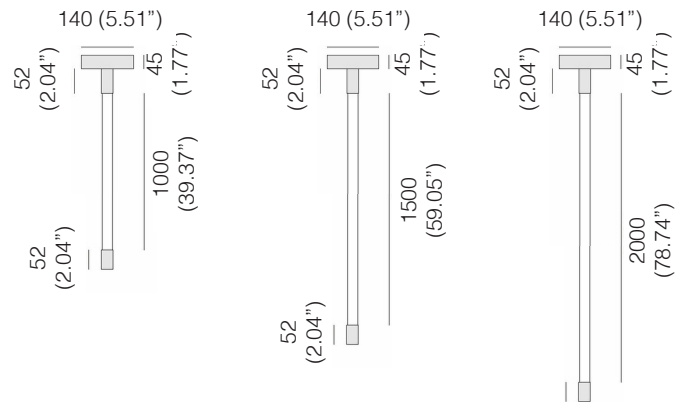

Finish options:

White, Black, Gold, Grey