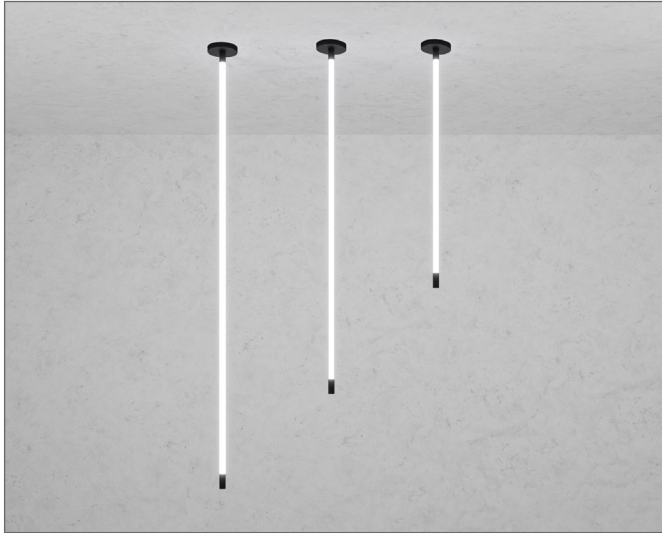

# LINIA™ LINE

CEILING

TYPE:

PROJECT NAME:

SPECIFICATION SHEET

**Luminart®**

WWW.LUMINARTLIGHTING.COM  
Last updated: 09/19/24

# LINIA™ LINE

CEILING

TYPE:

PROJECT NAME:

The Linia luminaire family is a fusion of design and functionality. Characteristic of the Linia luminaires is their innovative design, where a light tube enclosed in a tube serves as the main light diffusing element. This solution provides extraordinary uniformity and softness of light, eliminating shadow effects. From single tubes to their multiplication, the possibilities are practically limitless. As a result, unique lighting compositions can be created that not only illuminate the room but also serve as a decorative element, adding character and depth to the space.

**Light Source:** LED

**Electrical:** High efficiency electronic power supply, rated 50,000 hours 120V-277V

	1000mm 16W	947 lm
<b>Lum. flux of light source [lm]</b>	1500mm 24W	1421 lm
	2000mm 32W	1894 lm

**Finish options:**

White, Black, Gold, Grey

SPECIFICATION SHEET

**ORDERING INFO**

Model (Order Code)	Finish Options	LED	Dimming Options
<input type="radio"/> L59M0085.1 1000mm 16W	<input type="radio"/> 01: White	<input type="radio"/> 27: 2700K	<input type="radio"/> 120V LTE
<input type="radio"/> L59M0085.0 1500mm 24W	<input type="radio"/> 02: Black	<input type="radio"/> 30: 3000K	<input type="radio"/> 120V-277V 0-10V
<input type="radio"/> L59M0085.2 2000mm 32W	<input type="radio"/> 04: Gold	<input type="radio"/> 40: 4000K	
	<input type="radio"/> 03: Grey		