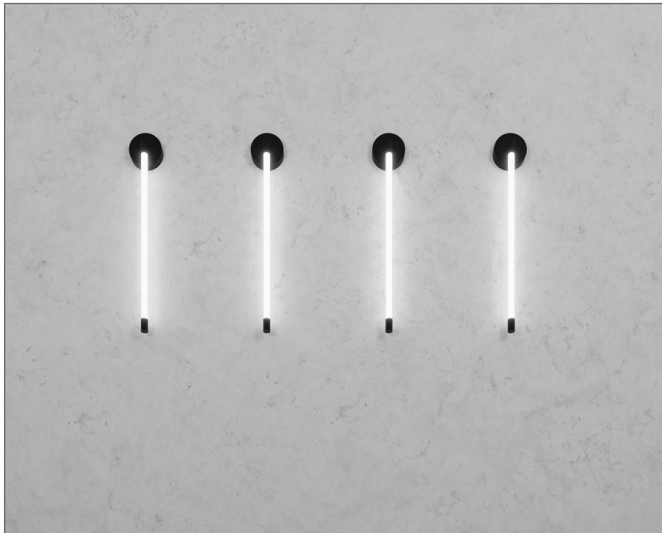

LINIA™ LINE

WALL

TYPE:

PROJECT NAME:

The Linia luminaire family is a fusion of design and functionality. Characteristic of the Linia luminaires is their innovative design, where a light tube enclosed in a tube serves as the main light diffusing element. This solution provides extraordinary uniformity and softness of light, eliminating shadow effects. From single tubes to their multiplication, the possibilities are practically limitless. As a result, unique lighting compositions can be created that not only illuminate the room but also serve as a decorative element, adding character and depth to the space.

Light Source: LED

Electrical: High efficiency electronic power supply, rated 50,000 hours 120V-277V

Lum. flux of light source [lm]	700mm 11W	663 lm
---------------------------------------	--------------	--------

Finish options:

White, Black, Gold, Grey

SPECIFICATION SHEET

ORDERING INFO

L59W00840	-	-	-
Model (Order Code)	Finish Options	LED	Dimming Options
<input type="radio"/> L59W00840 700mm 11W	<input type="radio"/> 01: White <input type="radio"/> 02: Black <input type="radio"/> 04: Gold <input type="radio"/> 03: Grey	<input type="radio"/> 27: 2700K <input type="radio"/> 30: 3000K <input type="radio"/> 40: 4000K	<input type="radio"/> 120V LTE <input type="radio"/> 120V-277V 0-10V