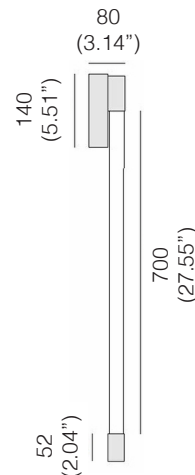

LINIA™ LINE

WALL

TYPE:

PROJECT NAME:

The Linia luminaire family is a fusion of design and functionality. Characteristic of the Linia luminaires is their innovative design, where a light tube enclosed in a tube serves as the main light diffusing element. This solution provides extraordinary uniformity and softness of light, eliminating shadow effects. From single tubes to their multiplication, the possibilities are practically limitless. As a result, unique lighting compositions can be created that not only illuminate the room but also serve as a decorative element, adding character and depth to the space.

Light Source: LED

Electrical: High efficiency electronic power supply, rated 50,000 hours 120V-277V

Lum. flux of light source [lm]	700mm 11W	663 lm
---------------------------------------	--------------	--------

Finish options:

White, Black, Gold, Grey

SPECIFICATION SHEET

ORDERING INFO

L59W00840	-	-	-
Model (Order Code)	Finish Options	LED	Dimming Options
<input type="radio"/> L59W00840 700mm 11W	<input type="radio"/> 01: White <input type="radio"/> 02: Black <input type="radio"/> 04: Gold <input type="radio"/> 03: Grey	<input type="radio"/> 27: 2700K <input type="radio"/> 30: 3000K <input type="radio"/> 40: 4000K	<input type="radio"/> 120V LTE <input type="radio"/> 120V-277V 0-10V