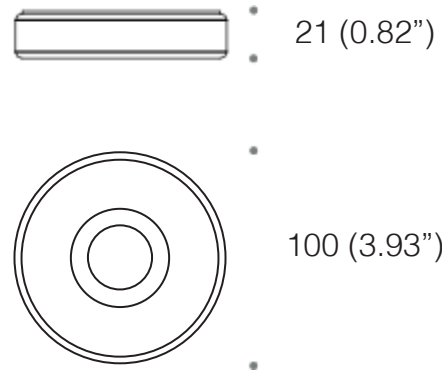

ANTON FLAT™ R

OUTDOOR CEILING

TYPE:

PROJECT NAME:

Finish options:

Black, White, Dust, Terracotta, Ocean Grey, Gold

Input [W]		10W
Lum. flux of light source [lm]	82°	530 lm

The minimalist-shaped surface-mounted spot is so small that it becomes almost invisible, but the power of the integrated light source provides sufficient illumination. It is particularly suitable for wet areas, including under the shower, thanks to its IP65 protection rating. It works well as both main or supplementary lighting in private interiors and public spaces.

Color rendering: CRI 90

Materials: Aluminum, polycarbonate

Ingress protection: IP65

Electrical: High efficiency electronic power supply, rated 50,000 hours 120V-277V

Installation Note: Fixture includes 4.72" round blackplate. Install on a standard 4" Octagonal junction box.

The minimalist-shaped surface-mounted spot is so small that it becomes almost invisible, but the power of the integrated light source provides sufficient illumination. It is particularly suitable for wet areas, including under the shower, thanks to its IP65 protection rating. It works well as both main or supplementary lighting in private interiors and public spaces.

Color rendering: CRI 90

Materials: Aluminum, polycarbonate

Ingress protection: IP65

Electrical: High efficiency electronic power supply, rated 50,000 hours 120V-277V

Installation Note: Fixture includes 4"x4" blackplate. Install on a standard 4" Octagonal junction box.