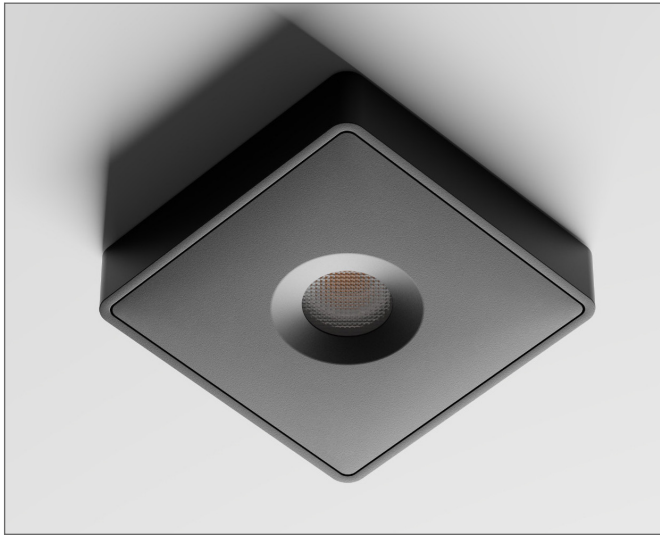

ANTON FLAT™ R

OUTDOOR CEILING

TYPE:

PROJECT NAME:

Finish options:

Black, White, Dust, Terracotta, Ocean Grey, Gold

Input [W]		10W
Lum. flux of light source [lm]	82°	530 lm

The minimalist-shaped surface-mounted spot is so small that it becomes almost invisible, but the power of the integrated light source provides sufficient illumination. It is particularly suitable for wet areas, including under the shower, thanks to its IP65 protection rating. It works well as both main or supplementary lighting in private interiors and public spaces.

Color rendering: CRI 90

Materials: Aluminum, polycarbonate

Ingress protection: IP65

Electrical: High efficiency electronic power supply, rated 50,000 hours 120V-277V

Installation Note: Fixture includes 4.72" round blackplate. Install on a standard 4" Octagonal junction box.

ANTON FLAT™ Q

OUTDOOR CEILING

TYPE:

PROJECT NAME:

Finish options:

Black, White, Dust, Terracotta, Ocean Grey, Gold

Input [W] 10W

Lum. flux of light source [lm] 82° 534 lm

The minimalist-shaped surface-mounted spot is so small that it becomes almost invisible, but the power of the integrated light source provides sufficient illumination. It is particularly suitable for wet areas, including under the shower, thanks to its IP65 protection rating. It works well as both main or supplementary lighting in private interiors and public spaces.