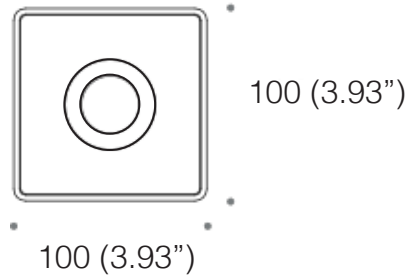

The minimalist-shaped surface-mounted spot is so small that it becomes almost invisible, but the power of the integrated light source provides sufficient illumination. It is particularly suitable for wet areas, including under the shower, thanks to its IP65 protection rating. It works well as both main or supplementary lighting in private interiors and public spaces.

Color rendering: CRI 90

Materials: Aluminum, polycarbonate

Ingress protection: IP65

Electrical: High efficiency electronic power supply, rated 50,000 hours 120V-277V

Installation Note: Fixture includes 4"x4" blackplate. Install on a standard 4" Octagonal junction box.