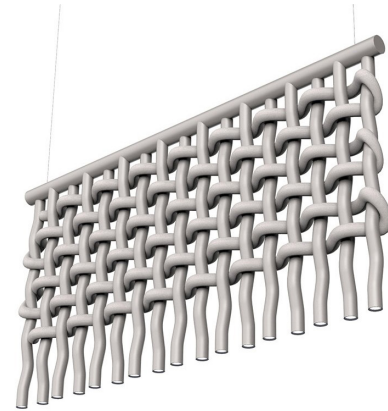

BLANKET™ 1200

SUSPENSION 25W

TYPE:

PROJECT NAME:

size	Blanket 1200
luminaire size	1195 × 590 (47.04" × 23.22")
wattage	↓ 25 W – 20 × ↓ 1 W
luminous flux	↓ 1900 lm
UGR	< 19

Technical information

light distribution – down	30°
luminous efficiency	76lm/W
electrical control	TRIAC 0-10V
color temperature	3000K 5000K
LED module Housing Finish	RAL 3012 Beige Red RAL 7015 Slate Grey RAL 7046 Telegrey 2 RAL 9001 Cream RAL 1002 Sand Yellow RAL 8004 Copper Brown

RAL colors