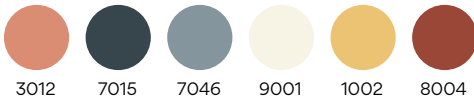

RAL colors

Front View

Side View

SPECIFICATION SHEET

ORDERING INFO

Model (Order Code)	LED Module Housing Finish	LED	Driver Options
<input type="radio"/> Blanket L72-600 12.5W	<input type="radio"/> RAL 3012 Beige Red <input type="radio"/> RAL 7015 Slate Grey <input type="radio"/> RAL 7046 Telegrey 2 <input type="radio"/> RAL 9001 Cream <input type="radio"/> RAL 1002 Sand Yellow <input type="radio"/> RAL 8004 Copper Brown	<input type="radio"/> 3000K <input type="radio"/> 5000K	<input type="radio"/> 120V Phase Dimming <input type="radio"/> 120V 0-10V Dimming <input type="radio"/> 277V 0-10V Dimming

Technical information

light distribution – down	30°
luminous efficiency	76lm/W
electrical control	TRIAC 0-10V
color temperature	3000K 5000K
LED module Housing Finish	RAL 3012 Beige Red RAL 7015 Slate Grey RAL 7046 Telegrey 2 RAL 9001 Cream RAL 1002 Sand Yellow RAL 8004 Copper Brown

RAL colors

Front View

Side View

SPECIFICATION SHEET

ORDERING INFO

Model (Order Code)	LED Module Housing Finish	LED	Driver Options
<input type="radio"/> Blanket L72-1200 25W	<input type="radio"/> RAL 3012 Beige Red <input type="radio"/> RAL 7015 Slate Grey <input type="radio"/> RAL 7046 Telegrey 2 <input type="radio"/> RAL 9001 Cream <input type="radio"/> RAL 1002 Sand Yellow <input type="radio"/> RAL 8004 Copper Brown	<input type="radio"/> 3000K <input type="radio"/> 5000K	<input type="radio"/> 120V Phase Dimming <input type="radio"/> 120V 0-10V Dimming <input type="radio"/> 277V 0-10V Dimming