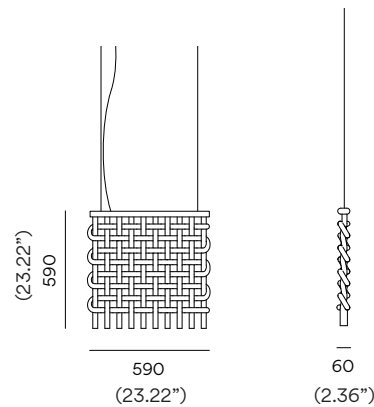

Front View

Side View