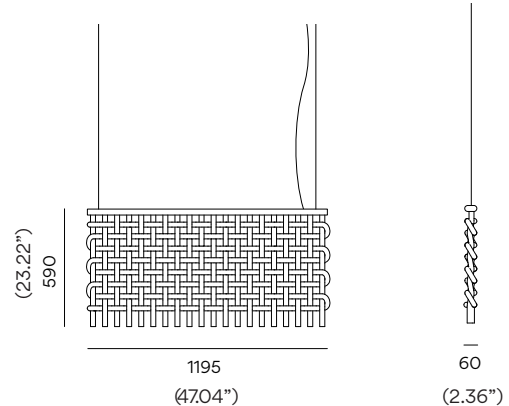

Front View

Side View