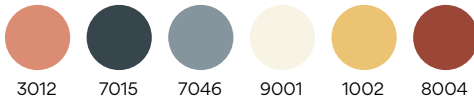

SUSPENSION 12.5W

TYPE:

PROJECT NAME:

size	Blanket 600
luminaire size	590 × 590 (23.22"×23.22")
wattage	±12.5 W - 10 × ±1 W
luminous flux	±950 lm
UGR	<19

Technical information

light distribution - down	30°
luminous efficiency	76lm/W
electrical control	TRIAC 0-10V
color temperature	3000K 5000K
LED module Housing Finish	RAL 3012 Beige Red RAL 7015 Slate Grey RAL 7046 Telegrey 2 RAL 9001 Cream RAL 1002 Sand Yellow RAL 8004 Copper Brown

RAL colors

Front View

Side View

SPECIFICATION SHEET

ORDERING INFO

Model (Order Code)	LED Module Housing Finish	LED	Driver Options
<input type="radio"/> Blanket L72-600 12.5W	<input type="radio"/> RAL 3012 Beige Red <input type="radio"/> RAL 7015 Slate Grey <input type="radio"/> RAL 7046 Telegrey 2 <input type="radio"/> RAL 9001 Cream <input type="radio"/> RAL 1002 Sand Yellow <input type="radio"/> RAL 8004 Copper Brown	<input type="radio"/> 3000K <input type="radio"/> 5000K	<input type="radio"/> 120V Phase Dimming <input type="radio"/> 120V 0-10V Dimming <input type="radio"/> 277V 0-10V Dimming

Technical information

light distribution – down	30°
luminous efficiency	76lm/W
electrical control	TRIAC 0-10V
color temperature	3000K 5000K
LED module Housing Finish	RAL 3012 Beige Red RAL 7015 Slate Grey RAL 7046 Telegrey 2 RAL 9001 Cream RAL 1002 Sand Yellow RAL 8004 Copper Brown

RAL colors

Front View

Side View

SPECIFICATION SHEET

ORDERING INFO

Model (Order Code)	LED Module Housing Finish	LED	Driver Options
<input type="radio"/> Blanket L72-1200 25W	<input type="radio"/> RAL 3012 Beige Red <input type="radio"/> RAL 7015 Slate Grey <input type="radio"/> RAL 7046 Telegrey 2 <input type="radio"/> RAL 9001 Cream <input type="radio"/> RAL 1002 Sand Yellow <input type="radio"/> RAL 8004 Copper Brown	<input type="radio"/> 3000K <input type="radio"/> 5000K	<input type="radio"/> 120V Phase Dimming <input type="radio"/> 120V 0-10V Dimming <input type="radio"/> 277V 0-10V Dimming