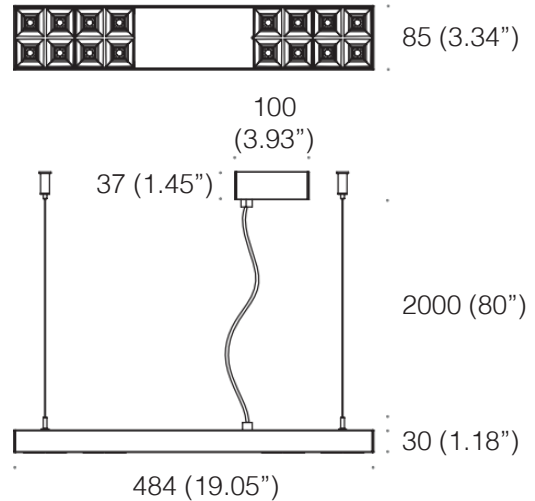

Mounting:

Supplied with 80" (2000mm) long suspension aircraft cable (standard) and canopy. Custom cable length on request (Please specify).

Materials: Aluminum

Ingress protection: IP20

Electrical: High efficiency electronic power supply, rated 50,000 hours 120V-277V

Input [W]	19W	
Lum. flux of light source [lm]	52°	1220 lm
	76°	1140 lm