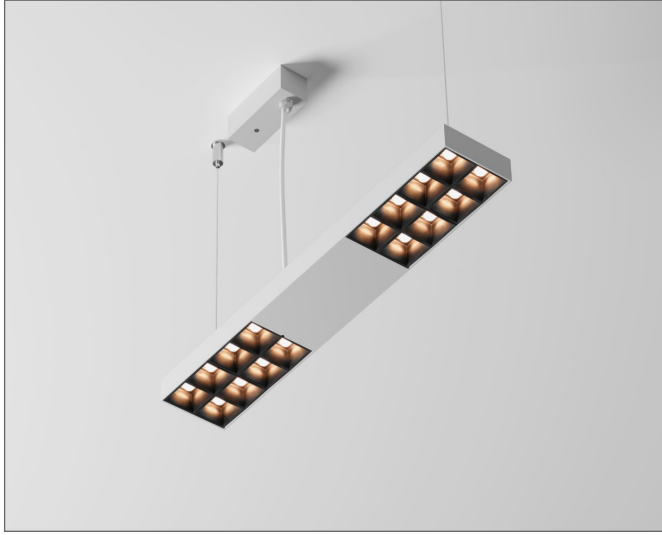

# CELL™ 500

SUSPENSION

TYPE:

PROJECT NAME:

**Finish options:**

Black, White, Dust, Terracotta, Ocean Grey, Gold

Cell is a group of suspended luminaires designed for modern office and public spaces. Despite its simple, rectangular shape and a height of only 30mm, it conceals a powerful light output without the tiring glare effect. Therefore, it is perfect for long hours of computer work but also works well for illuminating corridors or other areas where groups of people gather.

**Color rendering:** CRI 90

**Mounting:**

Supplied with 80" (2000mm) long suspension aircraft cable (standard) and canopy. Custom cable length on request (Please specify).

**Materials:** Aluminum

**Ingress protection:** IP20

# CELL™ 700

SUSPENSION

TYPE:

PROJECT NAME:

**Finish options:**

Black, White, Dust, Terracotta, Ocean Grey, Gold

Cell is a group of suspended luminaires designed for modern office and public spaces. Despite its simple, rectangular shape and a height of only 30mm, it conceals a powerful light output without the tiring glare effect. Therefore, it is perfect for long hours of computer work but also works well for illuminating corridors or other areas where groups of people gather.

# CELL™ 1000

SUSPENSION

TYPE:

PROJECT NAME:

**Finish options:**

Black, White, Dust, Terracotta, Ocean Grey, Gold

Cell is a group of suspended luminaires designed for modern office and public spaces. Despite its simple, rectangular shape and a height of only 30mm, it conceals a powerful light output without the tiring glare effect. Therefore, it is perfect for long hours of computer work but also works well for illuminating corridors or other areas where groups of people gather.