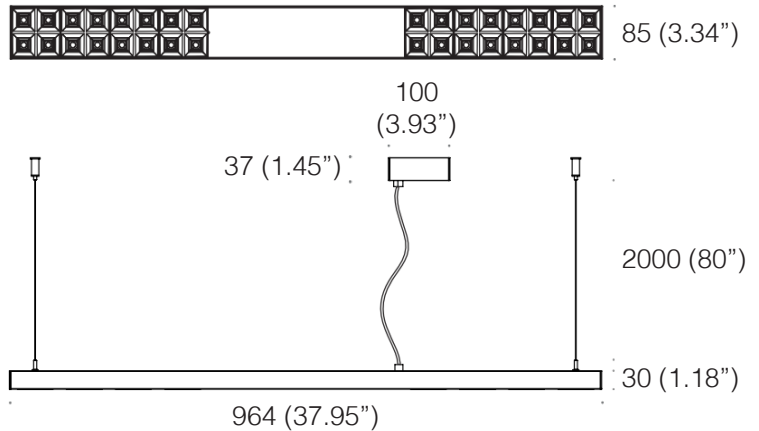

SPECIFICATION SHEET

ORDERING INFO

L545.3359

Model (Order Code)	Structure Finishes	Grid Finishes	Optic Options	LED	Dimming Options
☐ L545.3359 34W	☐ 12: Black ☐ 13: White ☐ 21: Terracotta ☐ 22: Ocean Grey ☐ 23: Dust ☐ 80: Gold	☐ 12: Black ☐ 13: White	☐ 52: 52° ☐ 76: 76°	☐ 30: 3000K ☐ 40: 4000K	☐ 120V LTE ☐ 120V-277V 0-10V