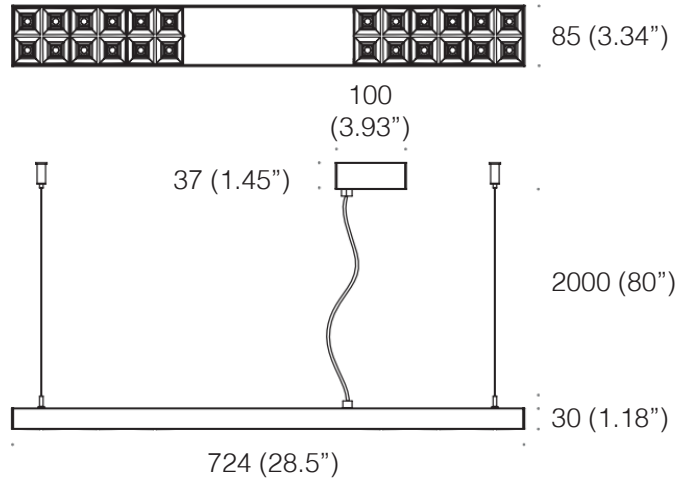

SPECIFICATION SHEET

ORDERING INFO

L545.3358

Model (Order Code)	Structure Finishes	Grid Finishes	Optic Options	LED	Dimming Options
☐ L545.3358 26W	☐ 12: Black ☐ 13: White ☐ 21: Terracotta ☐ 22: Ocean Grey ☐ 23: Dust ☐ 80: Gold	☐ 12: Black ☐ 13: White	☐ 52: 52° ☐ 76: 76°	☐ 30: 3000K ☐ 40: 4000K	☐ 120V LTE ☐ 120V-277V 0-10V