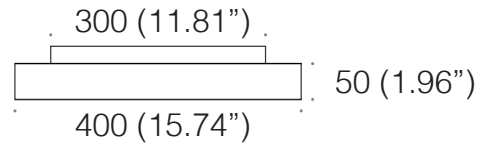

Finish options:

Black, White, Dust, Terracotta, Ocean Grey, Gold

Input [W]	21W	
Lum. flux of light source [lm]	107°	2407 lm

Flot is like a good friend: it will never let you down. This lamp will shine with a bright, even, and wide stream of light for a long time, pleasantly illuminating your interior. To maintain the minimalist design of this luminaire, we have removed all visible mounting elements. Choose from 2 sizes.

Color rendering: CRI 90

Materials: Aluminum

Ingress protection: IP20

Electrical: High efficiency electronic power supply, rated 50,000 hours 120V-277V

SPECIFICATION SHEET

ORDERING INFO

L543.4248

Model (Order Code)	Structure Finishes	Optic Options	LED	Dimming Options
<input type="radio"/> L543.4248 21W	<input type="radio"/> 12: Black <input type="radio"/> 13: White <input type="radio"/> 21: Terracotta <input type="radio"/> 22: Ocean Grey <input type="radio"/> 23: Dust <input type="radio"/> 80: Gold	<input type="radio"/> 107: 107°	<input type="radio"/> 30: 3000K <input type="radio"/> 40: 4000K	<input type="radio"/> 120V LTE <input type="radio"/> 120V-277V 0-10V