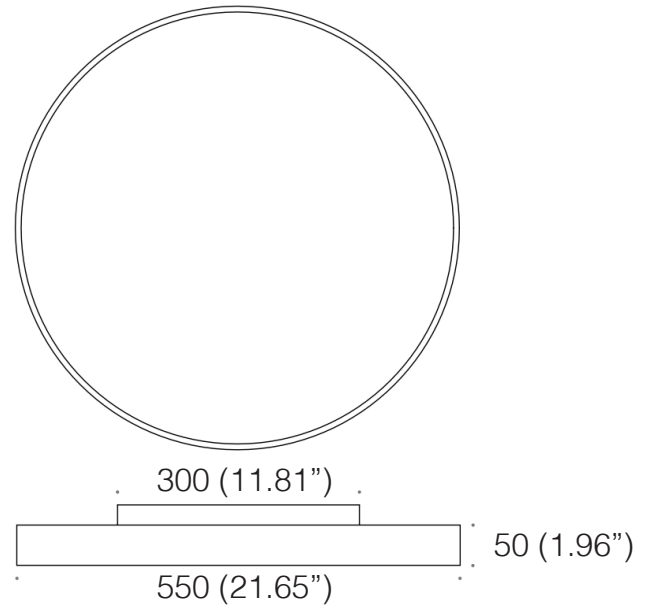

Color rendering: CRI 90

Materials: Aluminum

Ingress protection: IP20

Electrical: High efficiency electronic power supply, rated 50,000 hours 120V-277V

SPECIFICATION SHEET

ORDERING INFO

L543.4248

Model (Order Code)	Structure Finishes	Optic Options	LED	Dimming Options
<input type="radio"/> L543.4248 21W	<input type="radio"/> 12: Black <input type="radio"/> 13: White <input type="radio"/> 21: Terracotta <input type="radio"/> 22: Ocean Grey <input type="radio"/> 23: Dust <input type="radio"/> 80: Gold	<input type="radio"/> 107: 107°	<input type="radio"/> 30: 3000K <input type="radio"/> 40: 4000K	<input type="radio"/> 120V LTE <input type="radio"/> 120V-277V 0-10V

FLOT™ 550

CEILING

TYPE:

PROJECT NAME:

Finish options:

Black, White, Dust, Terracotta, Ocean Grey, Gold

Input [W]	50W	
Lum. flux of light source [lm]	107°	5805 lm

Flot is like a good friend: it will never let you down. This lamp will shine with a bright, even, and wide stream of light for a long time, pleasantly illuminating your interior. To maintain the minimalist design of this luminaire, we have removed all visible mounting elements. Choose from 2 sizes.

Color rendering: CRI 90

Materials: Aluminum

Ingress protection: IP20

Electrical: High efficiency electronic power supply, rated 50,000 hours 120V-277V

SPECIFICATION SHEET

ORDERING INFO

L543.4254

Model (Order Code)	Structure Finishes	Optic Options	LED	Dimming Options
<input type="radio"/> L543.4254 50W	<input type="radio"/> 12: Black <input type="radio"/> 13: White <input type="radio"/> 21: Terracotta <input type="radio"/> 22: Ocean Grey <input type="radio"/> 23: Dust <input type="radio"/> 80: Gold	<input type="radio"/> 107: 107°	<input type="radio"/> 30: 3000K <input type="radio"/> 40: 4000K	<input type="radio"/> 120V LTE <input type="radio"/> 120V-277V 0-10V