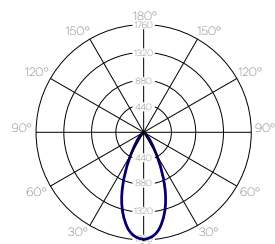

IVY™

ACOUSTICAL SUSPENSION

TYPE:

PROJECT NAME:

SPECIFICATION SHEET

Luminart®

WWW.LUMINARTLIGHTING.COM
Last updated: 05/08/24

size	Ivy 800M Ivy 1000L	Ivy 1200XL
luminaire size	MØ800×350 (31.49"×13.77") LØ1000×420 (39.37"×16.53")	XLØ1200×450 (47.24"×17.71")
light source size	Ø140 (5.51")	Ø300 (11.81")
wattage	↓23 W	↓8 W
luminous flux	↓1508 lm	↓1050 lm
UGR	<19	-
CRI	>90	>80
color consistency	SDCM 3	SDCM 5
light distribution - down	40°	150°

800M

(31.49")
800

1000L

(39.37")
1000

1200XL

(47.24")
1200

light distribution
DOWN

■ CO-C180 ■ C90-C270 cd/1000lm