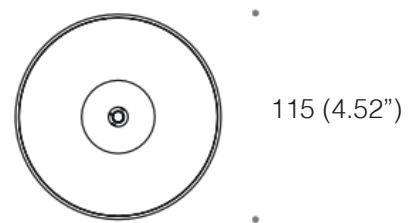

ONO™

CEILING

TYPE:

PROJECT NAME:

Finish options:

Black, White, Dust, Terracotta, Ocean Grey, Gold

Input [W]		20W
Lum. flux of light source [lm]	45°	832 lm

Ono is a lighting fixture where minimalist design meets functionality. The absence of visible mounting elements gives it an elegant look while seamlessly blending with various interior arrangements. Easy installation is an additional advantage, allowing for quick and convenient mounting. The TIR-type lens ensures precise direction of light, making Ono perfect for both general and decorative lighting, imparting a modern and pleasant character to the space.

Color rendering: CRI 90

Materials: Aluminum

Ingress protection: IP20

Electrical: High efficiency electronic power supply, rated 50,000 hours 120V-277V

Installation Note: Install on a standard 4" Octagonal junction box.

SPECIFICATION SHEET

ORDERING INFO

Model (Order Code)	Structure Finishes	Optic Options	LED	Dimming Options
L543.2885				
<input type="radio"/> L543.2885 10W	<input type="radio"/> 12: Black <input type="radio"/> 13: White <input type="radio"/> 21: Terracotta <input type="radio"/> 22: Ocean Grey <input type="radio"/> 23: Dust <input type="radio"/> 80: Gold	<input type="radio"/> 45: 45°	<input type="radio"/> 27: 2700K <input type="radio"/> 30: 3000K <input type="radio"/> 40: 4000K	<input type="radio"/> 120V LTE <input type="radio"/> 120V-277V 0-10V