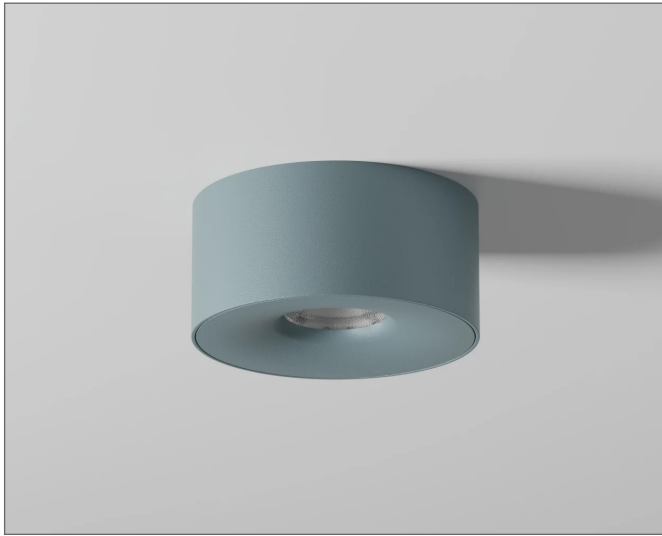

ONO™

CEILING

TYPE:

PROJECT NAME:

Finish options:

Black, White, Dust, Terracotta, Ocean Grey, Gold

Input [W]		20W
Lum. flux of light source [lm]	45°	832 lm

Ono is a lighting fixture where minimalist design meets functionality. The absence of visible mounting elements gives it an elegant look while seamlessly blending with various interior arrangements. Easy installation is an additional advantage, allowing for quick and convenient mounting. The TIR-type lens ensures precise direction of light, making Ono perfect for both general and decorative lighting, imparting a modern and pleasant character to the space.

Color rendering: CRI 90

Materials: Aluminum

Ingress protection: IP20

Electrical: High efficiency electronic power supply, rated 50,000 hours 120V-277V

Installation Note: Install on a standard 4" Octagonal junction box.

SPECIFICATION SHEET

ORDERING INFO

Model (Order Code)	Structure Finishes	Optic Options	LED	Dimming Options
L543.2885				
<input type="radio"/> L543.2885 10W	<input type="radio"/> 12: Black <input type="radio"/> 13: White <input type="radio"/> 21: Terracotta <input type="radio"/> 22: Ocean Grey <input type="radio"/> 23: Dust <input type="radio"/> 80: Gold	<input type="radio"/> 45: 45°	<input type="radio"/> 27: 2700K <input type="radio"/> 30: 3000K <input type="radio"/> 40: 4000K	<input type="radio"/> 120V LTE <input type="radio"/> 120V-277V 0-10V