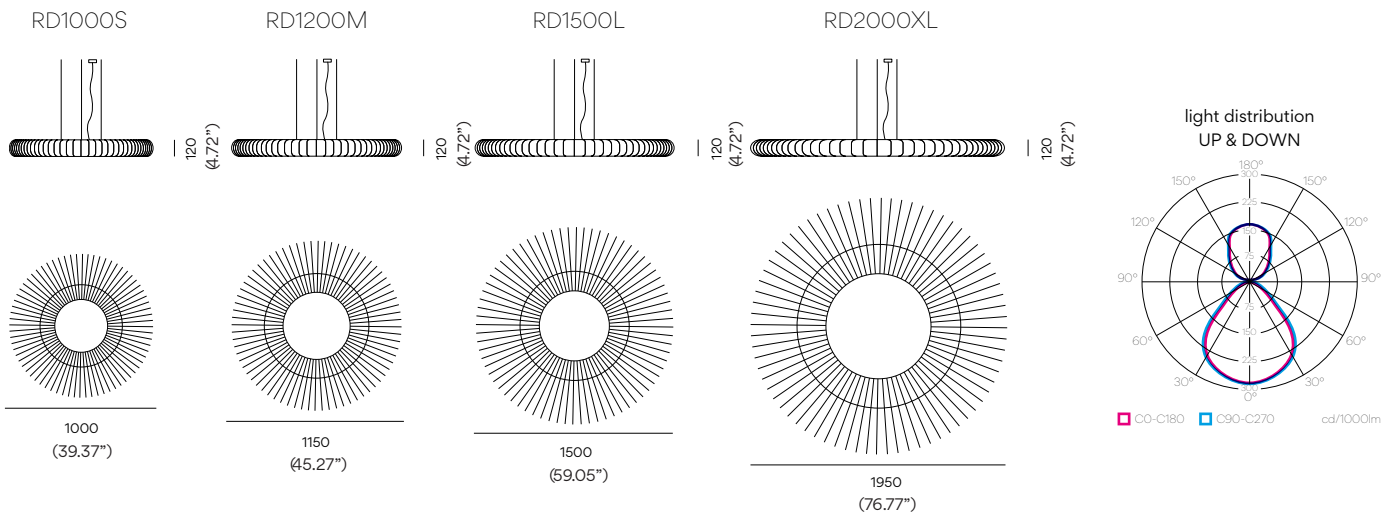

## ACOUSTICAL SUSPENSION

TYPE:

PROJECT NAME:

size	Sol RD1000S	Sol RD1200M Sol RD1500L	Sol RD2000XL
<b>luminaire size</b>	Ø1000×120 (39.37"×4.72")	M Ø1150×120 (45.27"×4.72") L Ø1500×120 (59.05"×4.72")	Ø1950×120 (76.77"×4.72")
<b>light source size</b>	Ø450×82 (17.71"×3.23")	Ø600×82 (23.62"×3.23")	Ø900×82 (35.43"×3.23")
<b>wattage</b>	30 W (±9 W ±21 W)	48 W (±14 W ±34 W)	80 W (±24 W ±56 W)
<b>luminous flux</b>	↑1000 lm ↓2100 lm	↑1750 lm ↓3500 lm	↑3400 lm ↓5600 lm
<b>UGR</b>	<18	<17	<15

### Technical information

<b>light distribution - up</b>	100°
<b>light distribution - down</b>	95°
<b>luminous efficiency</b>	110lm/W
<b>electrical control</b>	TRIAC 0-10V
<b>color temperature</b>	3000K 4000K
<b>LED Module Housing Finish</b>	black 7021 white 9003
<b>shade fabric option</b>	see next page