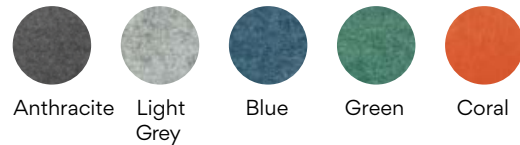

Technical information

light distribution - down	120° opal 60° microprismatic 80° / 50° / 35° dark optic
electrical control	TRIAC 0-10V
color temperature	3000K 4000K
LED module housing finish	black 9005 white 9003
optics	opal 120° microprismatic 60° dark optics 80° (black reflector) dark optics 80° (white reflector) dark optics 80° (silver reflector) dark optics 50° (black reflector) dark optics 50° (white reflector) dark optics 50° (silver reflector) dark optics 30° (black reflector) dark optics 30° (white reflector) dark optics 30° (silver reflector)

shade fabric option

ORDERING INFO

Model (Order Code)	LED	LED Module Housing Finish	Optics	Shade Fabric Option	Driver Options
<input type="radio"/> Team L72-1200M 15W	<input type="radio"/> 3000K	<input type="radio"/> White 9003	<input type="radio"/> Opal 120°	<input type="radio"/> Anthracite	<input type="radio"/> 120V Phase Dimming
<input type="radio"/> Team L72-2000L 30W	<input type="radio"/> 4000K	<input type="radio"/> Black 9005	<input type="radio"/> Microprismatic 60°	<input type="radio"/> Light Grey	<input type="radio"/> 120V 0-10V Dimming
<input type="radio"/> Team L72-3000XL 45W			<input type="radio"/> Dark optics 80° (black reflector)	<input type="radio"/> Blue	<input type="radio"/> 277V 0-10V Dimming
<input type="radio"/> Team L72-4000XXL 50W			<input type="radio"/> Dark optics 80° (white reflector)	<input type="radio"/> Green	
			<input type="radio"/> Dark optics 80° (silver reflector)	<input type="radio"/> Coral	
			<input type="radio"/> Dark optics 50° (black reflector)		
			<input type="radio"/> Dark optics 50° (white reflector)		
			<input type="radio"/> Dark optics 50° (silver reflector)		
			<input type="radio"/> Dark optics 30° (black reflector)		
			<input type="radio"/> Dark optics 30° (white reflector)		
			<input type="radio"/> Dark optics 30° (silver reflector)		