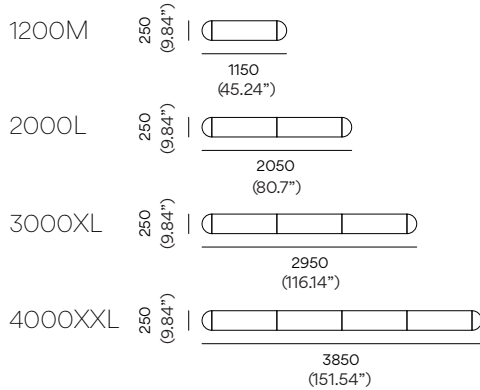

ACOUSTICAL SUSPENSION

TYPE:

PROJECT NAME:

size	Team 1200M Team 2000L	Team 3000XL Team 4000XXL
luminaire size	M1150×250 (45.27"×9.84") L2050×250 (80.7"×9.84")	XL2950×250 (116.14"×9.84") XXL3850×250 (151.54"×9.84")
wattage	↓14.7 W	
luminous flux	↓1734 lm	
luminous efficiency	↓117 lm	

Technical information

light distribution - down	120° opal 60° microprismatic 80° / 50° / 35° dark optic
electrical control	TRIAC 0-10V
color temperature	3000K 4000K
LED module housing finish	black 9005 white 9003
optics	opal 120° microprismatic 60° dark optics 80° (black reflector) dark optics 80° (white reflector) dark optics 80° (silver reflector) dark optics 50° (black reflector) dark optics 50° (white reflector) dark optics 50° (silver reflector) dark optics 30° (black reflector) dark optics 30° (white reflector) dark optics 30° (silver reflector)