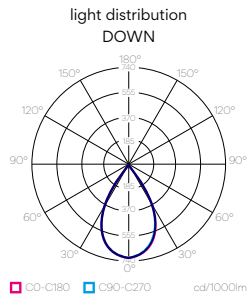

ACOUSTICAL SUSPENSION

TYPE:

PROJECT NAME:

size	Team 1200M Team 2000L	Team 3000XL Team 4000XXL
luminaire size	M1150×250 (45.27"×9.84") L2050×250 (80.7"×9.84")	XL2950×250 (116.14"×9.84") XXL3850×250 (151.54"×9.84")
wattage	↓14.7 W	
luminous flux	↓1734 lm	
luminous efficiency	↓117 lm	

Technical information

light distribution - down	120° opal 60° microprismatic 80° / 50° / 35° dark optic
electrical control	TRIAC 0-10V
color temperature	3000K 4000K
LED module housing finish	black 9005 white 9003
optics	opal 120° microprismatic 60° dark optics 80° (black reflector) dark optics 80° (white reflector) dark optics 80° (silver reflector) dark optics 50° (black reflector) dark optics 50° (white reflector) dark optics 50° (silver reflector) dark optics 30° (black reflector) dark optics 30° (white reflector) dark optics 30° (silver reflector)