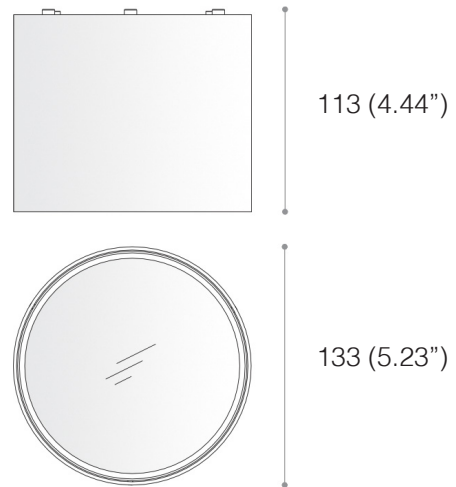

TUBULA™ H110

CEILING

TYPE:

PROJECT NAME:

Finish options:

Black, White, Dust, Terracotta, Ocean Grey, Gold

Input [W]	20W	
Lum. flux of light source [lm]	69°	745 lm
	77°	663 lm

The aluminum body conceals integrated LED diodes behind a light-diffusing shade. Thanks to its minimalist design, Tubula works well in both modern and classic interiors, although it is most commonly used in kitchen areas.

Color rendering: CRI 80

Materials: Aluminum

Ingress protection: IP20

Electrical: High efficiency electronic power supply, rated 50,000 hours 120V-277V

Installation Note: Install on a standard 4" Octagonal junction box.

SPECIFICATION SHEET

ORDERING INFO

L543.1099

Model (Order Code)	Structure Finishes	Optic Options	LED	Dimming Options
<input type="radio"/> L543.1099 20W	<input type="radio"/> 12: Black <input type="radio"/> 13: White <input type="radio"/> 21: Terracotta <input type="radio"/> 22: Ocean Grey <input type="radio"/> 23: Dust <input type="radio"/> 80: Gold	<input type="radio"/> 69: 69° <input type="radio"/> 77: 77°	<input type="radio"/> 30: 3000K <input type="radio"/> 40: 4000K	<input type="radio"/> 120V LTE <input type="radio"/> 120V-277V 0-10V

TUBULA™ H200

CEILING

TYPE:

PROJECT NAME:

Finish options:

Black, White, Dust, Terracotta, Ocean Grey, Gold

Input [W]	20W	
Lum. flux of light source [lm]	69°	745 lm
	77°	663 lm

The aluminum body conceals integrated LED diodes behind a light-diffusing shade. Thanks to its minimalist design, Tubula works well in both modern and classic interiors, although it is most commonly used in kitchen areas.