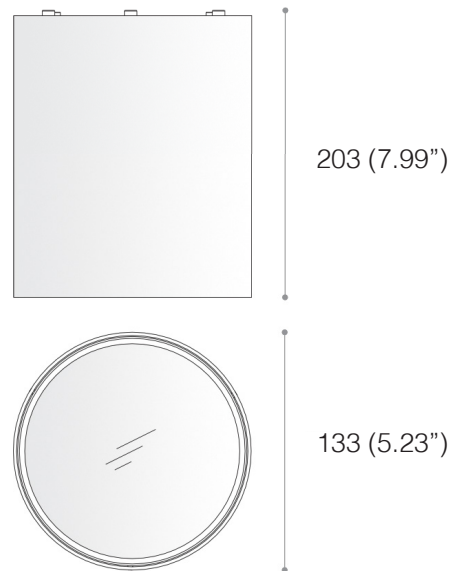

TUBULA™ H110

CEILING

TYPE:

PROJECT NAME:

Finish options:

Black, White, Dust, Terracotta, Ocean Grey, Gold

Input [W]	20W	
Lum. flux of light source [lm]	69°	745 lm
	77°	663 lm

The aluminum body conceals integrated LED diodes behind a light-diffusing shade. Thanks to its minimalist design, Tubula works well in both modern and classic interiors, although it is most commonly used in kitchen areas.

SPECIFICATION SHEET

ORDERING INFO

L543.1099

Model (Order Code)	Structure Finishes	Optic Options	LED	Dimming Options
<input type="radio"/> L543.1099 20W	<input type="radio"/> 12: Black <input type="radio"/> 13: White <input type="radio"/> 21: Terracotta <input type="radio"/> 22: Ocean Grey <input type="radio"/> 23: Dust <input type="radio"/> 80: Gold	<input type="radio"/> 69: 69° <input type="radio"/> 77: 77°	<input type="radio"/> 30: 3000K <input type="radio"/> 40: 4000K	<input type="radio"/> 120V LTE <input type="radio"/> 120V-277V 0-10V

TUBULA™ H200

CEILING

TYPE:

PROJECT NAME:

Finish options:

Black, White, Dust, Terracotta, Ocean Grey, Gold

Input [W]	20W	
Lum. flux of light source [lm]	69°	745 lm
	77°	663 lm

The aluminum body conceals integrated LED diodes behind a light-diffusing shade. Thanks to its minimalist design, Tubula works well in both modern and classic interiors, although it is most commonly used in kitchen areas.

Color rendering: CRI 80

Materials: Aluminum

Ingress protection: IP20

Electrical: High efficiency electronic power supply, rated 50,000 hours 120V-277V

Installation Note: Install on a standard 4" Octagonal junction box.