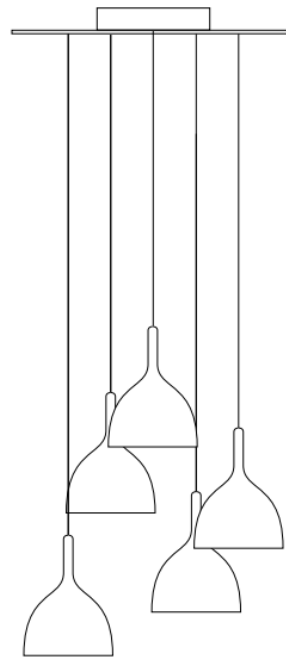

# DRINK™ R1

SUSPENSION

TYPE:

PROJECT NAME:

SPECIFICATION SHEET

# DRINK™ R1

SUSPENSION

TYPE:

PROJECT NAME:

**R1**  
N x L16H1

N = Number of lights  
(Maximum 6)

N x L16H1

Light Source	E26 LED
Power	N x 15W
Dimmer	LTE
Lumen	1600 lm
CRI	90