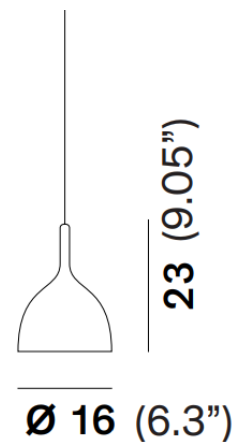

# DRINK™ R1

SUSPENSION

TYPE:

PROJECT NAME:

**R1**  
N x L16H1

N = Number of lights  
(Maximum 6)

N x L16H1

Light Source	E26 LED
Power	N x 15W
Dimmer	LTE
Lumen	1600 lm
CRI	90