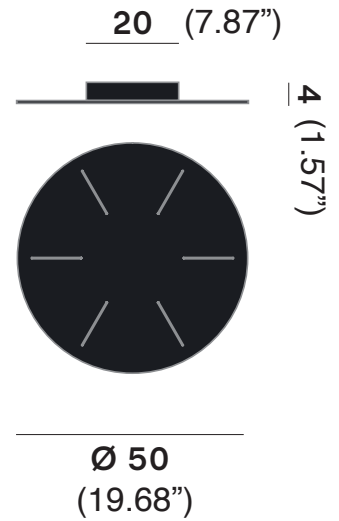

# DRINK™ R1

SUSPENSION

TYPE:

PROJECT NAME:

**R1**  
N x L16H1

N = Number of lights  
(Maximum 6)

N x L16H1

Light Source	E26 LED
Power	N x 15W
Dimmer	LTE
Lumen	1600 lm
CRI	90