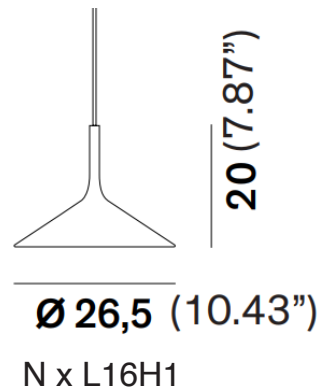

SUSPENSION

TYPE:

PROJECT NAME:

R1
N x L16H1
 N = Number of lights
 (Maximum 6)

Light Source	MID POWER LED
Power	N x 16W
LED	2700K, 3000K
Dimmer	LTE
Lumen	N x 1460 lm
CRI	90

SPECIFICATION SHEET

ORDERING INFO

DRY™ R2

SUSPENSION

TYPE:

PROJECT NAME:

20 (7.87")

R2

N x L16H1

N = Number of lights
(Maximum 3)

Ø 26,5 (10.43")

N x L16H1

Light Source	MID POWER LED
Power	N x 16W
LED	2700K, 3000K
Dimmer	LTE
Lumen	N x 1460 lm
CRI	90

4 (1.57")

14 (5.51")

Ø 90 (35.43")

MAX 15 KG.

SPECIFICATION SHEET