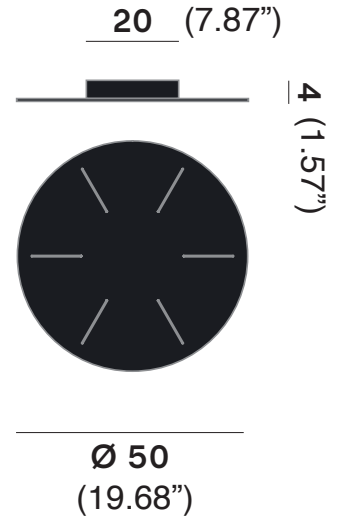

SUSPENSION

TYPE:

PROJECT NAME:

R1
N x L16H1
 N = Number of lights
 (Maximum 6)

Light Source	MID POWER LED
Power	N x 16W
LED	2700K, 3000K
Dimmer	LTE
Lumen	N x 1460 lm
CRI	90

SPECIFICATION SHEET

ORDERING INFO

DRY™ R2

SUSPENSION

TYPE:

PROJECT NAME:

20 (7.87")

R2

N x L16H1

N = Number of lights
(Maximum 3)

Ø 26,5 (10.43")

N x L16H1

Light Source	MID POWER LED
Power	N x 16W
LED	2700K, 3000K
Dimmer	LTE
Lumen	N x 1460 lm
CRI	90

4 (1.57")

14 (5.51")

Ø 90 (35.43")

MAX 15 KG.

SPECIFICATION SHEET