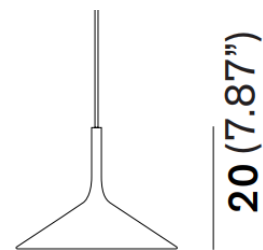

DRY™ R2

SUSPENSION

TYPE:

PROJECT NAME:

20 (7.87")

R2

N x L16H1

N = Number of lights
(Maximum 3)

Ø 26,5 (10.43")

N x L16H1

Light Source	MID POWER LED
Power	N x 16W
LED	2700K, 3000K
Dimmer	LTE
Lumen	N x 1460 lm
CRI	90

4 (1.57")

14 (5.51")

Ø 90 (35.43")

MAX 15 KG.

SPECIFICATION SHEET