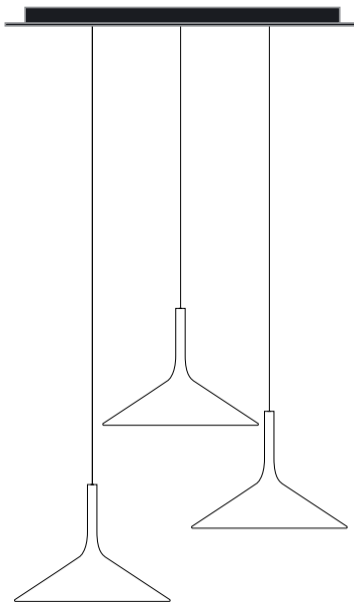

DRY™ R2

SUSPENSION

TYPE:

PROJECT NAME:

20 (7.87")

R2

N x L16H1

N = Number of lights
(Maximum 3)

Ø 26,5 (10.43")

N x L16H1

Light Source	MID POWER LED
Power	N x 16W
LED	2700K, 3000K
Dimmer	LTE
Lumen	N x 1460 lm
CRI	90

4 (1.57")

14 (5.51")

Ø 90 (35.43")

MAX 15 KG.

SPECIFICATION SHEET