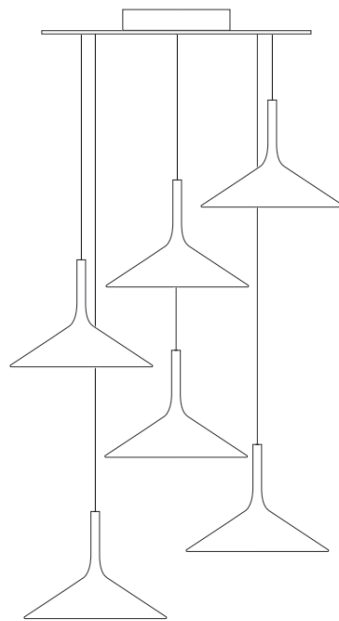

DRY™ R1

SUSPENSION

TYPE:

PROJECT NAME:

R1
N x L16H1
N = Number of lights
(Maximum 6)

Light Source	MID POWER LED
Power	N x 16W
LED	2700K, 3000K
Dimmer	LTE
Lumen	N x 1460 lm
CRI	90