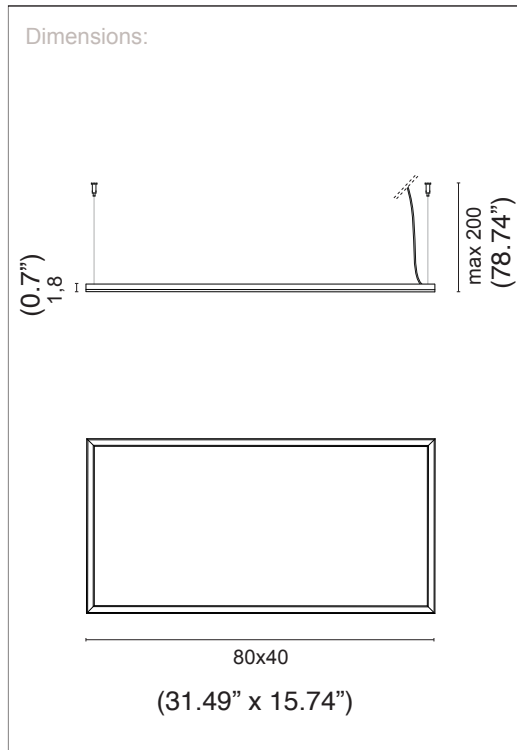

FRAME™ 60 X 60

SUSPENSION

TYPE:

PROJECT NAME:

materials:	aluminum body, opal polycarbonate diffuser
light:	diffuse
light source:	<i>/XW</i> LED 24V 43,2W 4536lm 2700K <i>/WW</i> LED 24V 43,2W 4848lm 3000K <i>/W</i> LED 24V 43,2W 5420lm 4000K
life:	> 30.000 h
step MacAdam:	3
CRI:	>90
IP grade:	20
net weight:	0,30 Kg
finishing:	.01 white .02 black .25 satin gold .31 chromed
symbols:	

Luminart®

WWW.LUMINARTLIGHTING.COM
Last updated: 01/15/25

FRAME™ 80 X 40

SUSPENSION

TYPE:

PROJECT NAME:

materials:	aluminum body, opal polycarbonate diffuser						
light:	diffuse						
light source:	<table border="0"> <tr> <td>/XW</td> <td>LED 24V 43,2W 4536lm 2700K</td> </tr> <tr> <td>/WW</td> <td>LED 24V 43,2W 4848lm 3000K</td> </tr> <tr> <td>/W</td> <td>LED 24V 43,2W 5420lm 4000K</td> </tr> </table>	/XW	LED 24V 43,2W 4536lm 2700K	/WW	LED 24V 43,2W 4848lm 3000K	/W	LED 24V 43,2W 5420lm 4000K
/XW	LED 24V 43,2W 4536lm 2700K						
/WW	LED 24V 43,2W 4848lm 3000K						
/W	LED 24V 43,2W 5420lm 4000K						
life:	> 30.000 h						
step MacAdam:	3						
CRI:	>90						
IP grade:	20						
net weight:	0,30 Kg						
finishing:	<table border="0"> <tr> <td>.01 white</td> </tr> <tr> <td>.02 black</td> </tr> <tr> <td>.25 satin gold</td> </tr> <tr> <td>.31 chromed</td> </tr> </table>	.01 white	.02 black	.25 satin gold	.31 chromed		
.01 white							
.02 black							
.25 satin gold							
.31 chromed							
symbols:							

SPECIFICATION SHEET

ORDERING INFO

L671609	-	-	-
Model (Order Code)	Structure Finishes	LED	Driver Options
<input type="radio"/> L671609 43W	<input type="radio"/> 01: White <input type="radio"/> 02: Black <input type="radio"/> 25: Satin Gold <input type="radio"/> 31: Chromed	<input type="radio"/> XW: 2700K <input type="radio"/> WW: 3000K <input type="radio"/> W: 4000K	<input type="radio"/> 120V LTE <input type="radio"/> 120V-277V 0-10V