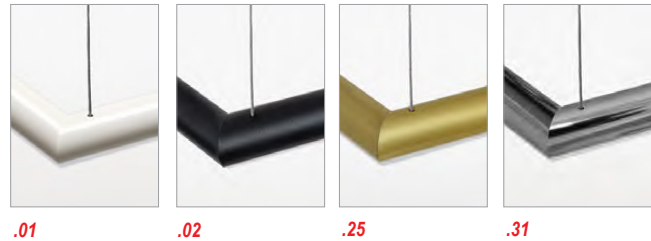

FRAME™ 60 X 60

SUSPENSION

TYPE:

PROJECT NAME:

materials:	aluminum body, opal polycarbonate diffuser
light:	diffuse
light source:	<i>/XW</i> LED 24V 43,2W 4536lm 2700K <i>/WW</i> LED 24V 43,2W 4848lm 3000K <i>/W</i> LED 24V 43,2W 5420lm 4000K
life:	> 30.000 h
step MacAdam:	3
CRI:	>90
IP grade:	20
net weight:	0,30 Kg
finishing:	.01 white .02 black .25 satin gold .31 chromed
symbols:	

SPECIFICATION SHEET

ORDERING INFO

L671608

Model (Order Code)	Structure Finishes	LED	Driver Options
<input type="radio"/> L671608 43W	<input type="radio"/> 01: White <input type="radio"/> 02: Black <input type="radio"/> 25: Satin Gold <input type="radio"/> 31: Chromed	<input type="radio"/> XW: 2700K <input type="radio"/> WW: 3000K <input type="radio"/> W: 4000K	<input type="radio"/> 120V LTE <input type="radio"/> 120V-277V 0-10V

Luminart®

WWW.LUMINARTLIGHTING.COM
Last updated: 01/15/25

FRAME™ 80 X 40

SUSPENSION

TYPE:

PROJECT NAME:

materials:	aluminum body, opal polycarbonate diffuser						
light:	diffuse						
light source:	<table border="0"> <tr> <td>/XW</td> <td>LED 24V 43,2W 4536lm 2700K</td> </tr> <tr> <td>/WW</td> <td>LED 24V 43,2W 4848lm 3000K</td> </tr> <tr> <td>/W</td> <td>LED 24V 43,2W 5420lm 4000K</td> </tr> </table>	/XW	LED 24V 43,2W 4536lm 2700K	/WW	LED 24V 43,2W 4848lm 3000K	/W	LED 24V 43,2W 5420lm 4000K
/XW	LED 24V 43,2W 4536lm 2700K						
/WW	LED 24V 43,2W 4848lm 3000K						
/W	LED 24V 43,2W 5420lm 4000K						
life:	> 30.000 h						
step MacAdam:	3						
CRI:	>90						
IP grade:	20						
net weight:	0,30 Kg						
finishing:	<table border="0"> <tr> <td>.01 white</td> </tr> <tr> <td>.02 black</td> </tr> <tr> <td>.25 satin gold</td> </tr> <tr> <td>.31 chromed</td> </tr> </table>	.01 white	.02 black	.25 satin gold	.31 chromed		
.01 white							
.02 black							
.25 satin gold							
.31 chromed							
symbols:							