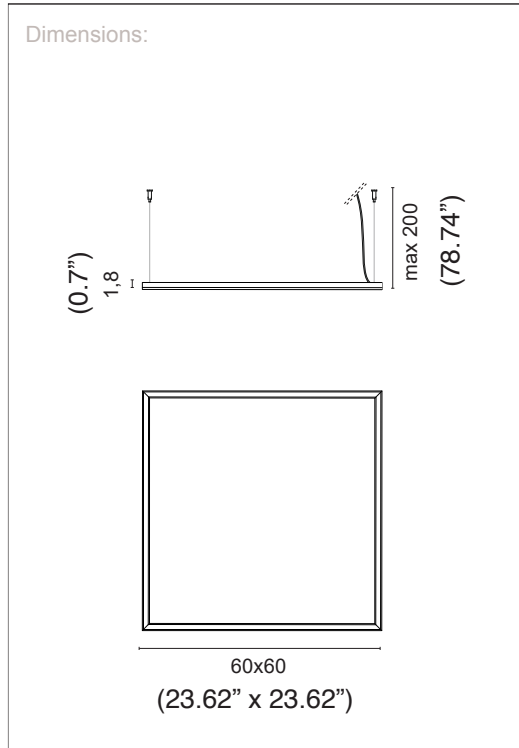

FRAME™ 60 X 60

SUSPENSION

TYPE:

PROJECT NAME:

materials:	aluminum body, opal polycarbonate diffuser
light:	diffuse
light source:	<i>/XW</i> LED 24V 43,2W 4536lm 2700K <i>/WW</i> LED 24V 43,2W 4848lm 3000K <i>/W</i> LED 24V 43,2W 5420lm 4000K
life:	> 30.000 h
step MacAdam:	3
CRI:	>90
IP grade:	20
net weight:	0,30 Kg
finishing:	.01 white .02 black .25 satin gold .31 chromed
symbols:	

SPECIFICATION SHEET

ORDERING INFO

L671608

Model (Order Code)	Structure Finishes	LED	Driver Options
<input type="radio"/> L671608 43W	<input type="radio"/> 01: White <input type="radio"/> 02: Black <input type="radio"/> 25: Satin Gold <input type="radio"/> 31: Chromed	<input type="radio"/> XW: 2700K <input type="radio"/> WW: 3000K <input type="radio"/> W: 4000K	<input type="radio"/> 120V LTE <input type="radio"/> 120V-277V 0-10V

Luminart®

WWW.LUMINARTLIGHTING.COM
Last updated: 01/15/25

FRAME™ 80 X 40

SUSPENSION

TYPE:

PROJECT NAME:

materials:	aluminum body, opal polycarbonate diffuser						
light:	diffuse						
light source:	<table border="0"> <tr> <td>/XW</td> <td>LED 24V 43,2W 4536lm 2700K</td> </tr> <tr> <td>/WW</td> <td>LED 24V 43,2W 4848lm 3000K</td> </tr> <tr> <td>/W</td> <td>LED 24V 43,2W 5420lm 4000K</td> </tr> </table>	/XW	LED 24V 43,2W 4536lm 2700K	/WW	LED 24V 43,2W 4848lm 3000K	/W	LED 24V 43,2W 5420lm 4000K
/XW	LED 24V 43,2W 4536lm 2700K						
/WW	LED 24V 43,2W 4848lm 3000K						
/W	LED 24V 43,2W 5420lm 4000K						
life:	> 30.000 h						
step MacAdam:	3						
CRI:	>90						
IP grade:	20						
net weight:	0,30 Kg						
finishing:	<table border="0"> <tr> <td>.01 white</td> </tr> <tr> <td>.02 black</td> </tr> <tr> <td>.25 satin gold</td> </tr> <tr> <td>.31 chromed</td> </tr> </table>	.01 white	.02 black	.25 satin gold	.31 chromed		
.01 white							
.02 black							
.25 satin gold							
.31 chromed							
symbols:							