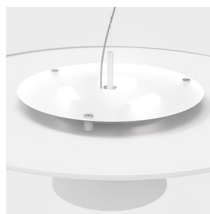

PEGGY BALL

SUSPENSION

TYPE:

PROJECT NAME:

IP20

Finish

Non-acoustic:

White

PMMA

Black

Matte gold

Acoustic:

Wool

Uplight and
downlight

Painted metal disc
or wool fabric
acoustic disc. Conic
diffuser in painted
metal or globe
diffuser in opal
PMMA

Canopy detail

Top cover kit for
R7s version

SPECIFICATION SHEET

PEGGY BALL

SUSPENSION

TYPE:

PROJECT NAME:

WOOL
70% wool
30% polyamide

Code 650

Mustard yellow

SPECIFICATION SHEET

PEGGY BALL

SUSPENSION

TYPE:

PROJECT NAME:

Pendant lamp Ball - D. 60	ø 60 x 25 cm 6 Kg	lamp type 1 x 15W E26 LED + 3 x 5W R7S LED	L82PEBESO060M01
Pendant lamp Ball - D. 80	ø 80 x 30 cm 8,5 Kg	lamp type 1 x 15W E26 LED + 3 x 5W R7S LED	L82PEBESO080M01
Pendant lamp Ball - D. 100	ø 100 x 35 cm 12 Kg	lamp type 1 x 15W E26 LED + 3 x 5W R7S LED	L82PEBESO100M01