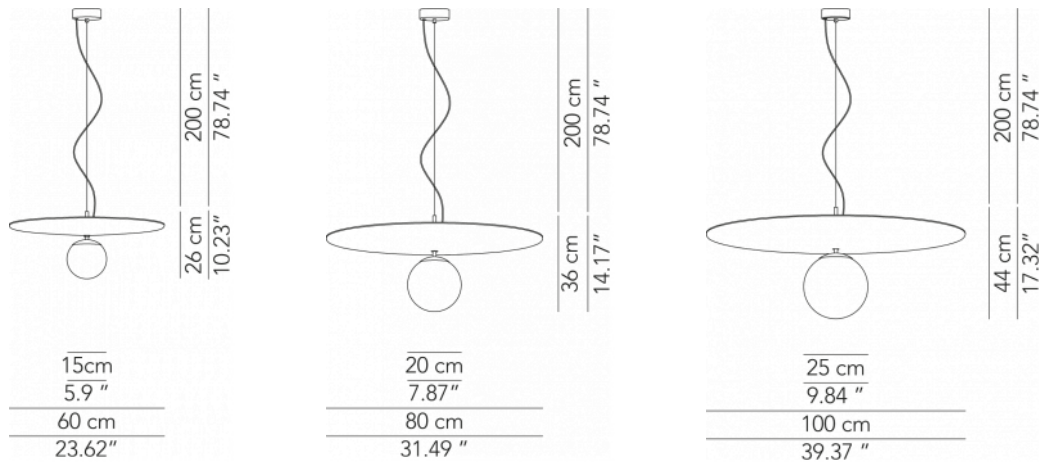

Mustard yellow

SPECIFICATION SHEET

PEGGY BALL

SUSPENSION

TYPE:

PROJECT NAME:

Pendant lamp Ball - D. 60	ø 60 x 25 cm 6 Kg	lamp type 1 x 15W E26 LED + 3 x 5W R7S LED	L82PEBESO060M01
Pendant lamp Ball - D. 80	ø 80 x 30 cm 8,5 Kg	lamp type 1 x 15W E26 LED + 3 x 5W R7S LED	L82PEBESO080M01
Pendant lamp Ball - D. 100	ø 100 x 35 cm 12 Kg	lamp type 1 x 15W E26 LED + 3 x 5W R7S LED	L82PEBESO100M01