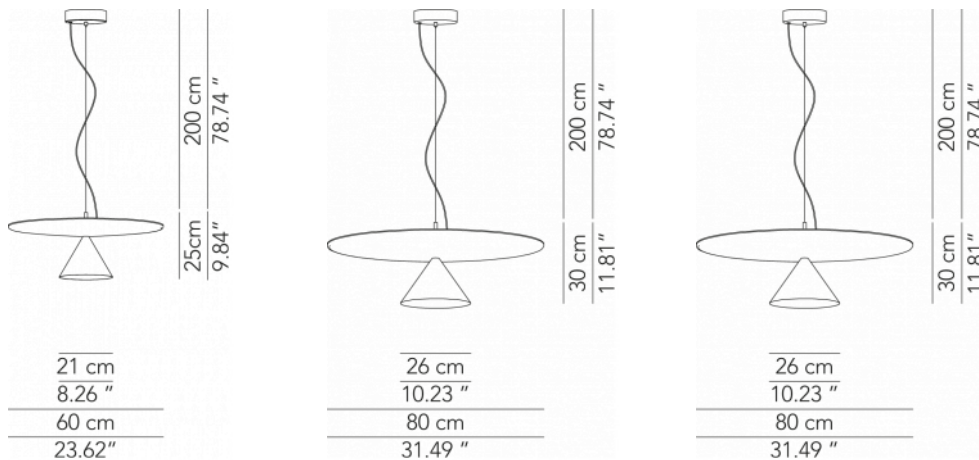

Mustard yellow

SPECIFICATION SHEET

PEGGY CONE

SUSPENSION

TYPE:

PROJECT NAME:

Pendant lamp Cone - D. 60	ø 60 x 25 cm 6 Kg	lamp type 1 x 15W E26 LED + 3 x 5W R7S LED	L82PEGESO060G01
	ø 60 x 25 cm 6 Kg	lamp type 2 led module 17W + 9W luminous efficacy 3755 Lm light colour 2700 K cri >80	L82PEGESO060G02
Pendant lamp Cone - D. 80	ø 80 x 30 cm 8,5 Kg	lamp type 1 x 15W E26 LED + 3 x 5W R7S LED	L82PEGESO080G01
	ø 80 x 30 cm 8,5 Kg	lamp type 2 led module 17W + 18W luminous efficacy 5141 Lm light colour 2700 K cri >80	L82PEGESO080G02
Pendant lamp Cone - D. 100	ø 100 x 35 cm 12 Kg	lamp type 1 x 15W E26 LED + 3 x 5W R7S LED	L82PEGESO100G01
	ø 100 x 35 cm 12 Kg	lamp type 2 led module 17W + 18W luminous efficacy 5287 Lm light colour 2700 K cri >80	L82PEGESO100G02