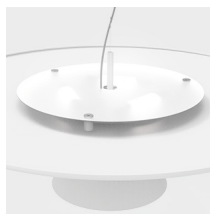

PEGGY CONE

SUSPENSION

TYPE:

PROJECT NAME:

IP20

Finish

Non-acoustic:

White

PMMA

Black

Matte gold

Acoustic:

Wool

Uplight and
downlight

Painted metal disc
or wool fabric
acoustic disc. Conic
diffuser in painted
metal or globe
diffuser in opal
PMMA

Canopy detail

Top cover kit for
R7s version

SPECIFICATION SHEET

PEGGY CONE

SUSPENSION

TYPE:

PROJECT NAME:

WOOL
70% wool
30% polyamide

Code 650

Mustard yellow

SPECIFICATION SHEET

PEGGY CONE

SUSPENSION

TYPE:

PROJECT NAME:

Pendant lamp Cone - D. 60	ø 60 x 25 cm 6 Kg	lamp type 1 x 15W E26 LED + 3 x 5W R7S LED	L82PEGESO060G01
	ø 60 x 25 cm 6 Kg	lamp type 2 led module 17W + 9W luminous efficacy 3755 Lm light colour 2700 K cri >80	L82PEGESO060G02
Pendant lamp Cone - D. 80	ø 80 x 30 cm 8,5 Kg	lamp type 1 x 15W E26 LED + 3 x 5W R7S LED	L82PEGESO080G01
	ø 80 x 30 cm 8,5 Kg	lamp type 2 led module 17W + 18W luminous efficacy 5141 Lm light colour 2700 K cri >80	L82PEGESO080G02
Pendant lamp Cone - D. 100	ø 100 x 35 cm 12 Kg	lamp type 1 x 15W E26 LED + 3 x 5W R7S LED	L82PEGESO100G01
	ø 100 x 35 cm 12 Kg	lamp type 2 led module 17W + 18W luminous efficacy 5287 Lm light colour 2700 K cri >80	L82PEGESO100G02