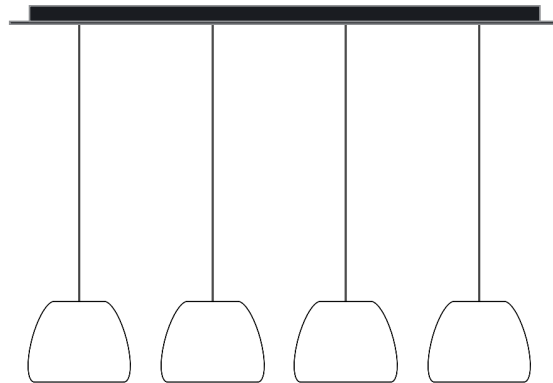

Luminart®

WWW.LUMINARTLIGHTING.COM
Last updated: 01/29/25

POMI™ R3

SUSPENSION

TYPE:

PROJECT NAME:

POMI R3
N x L16H3
N = Number of lights
(3-4 lights)

N x L16H3