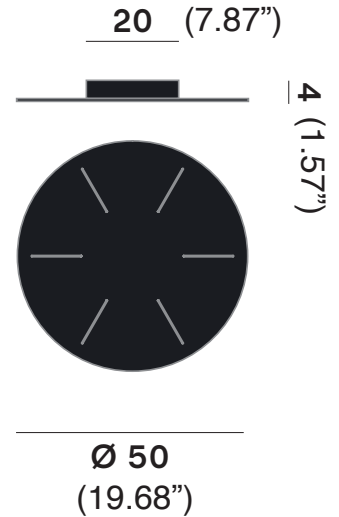

SUSPENSION

TYPE:

PROJECT NAME:

R1A
N x L16H2
N = Number of lights
(Maximum 6)

Light Source	E26 LED
Power	3 x 15W
Dimmer	LTE
Lumen	1600 lm
CRI	90

SPECIFICATION SHEET

ORDERING INFO

Model (Order Code)

PROJECT NAME:

R1B
L16H1
L16H2
L16H3

Light Source	E26 LED
Power	3 x 15W
Dimmer	LTE
Lumen	1600 lm
CRI	90

Ø 48,5 (19.1")

L16H1

Ø 41,5 (16.33")

L16H2

Ø 25,5 (10")