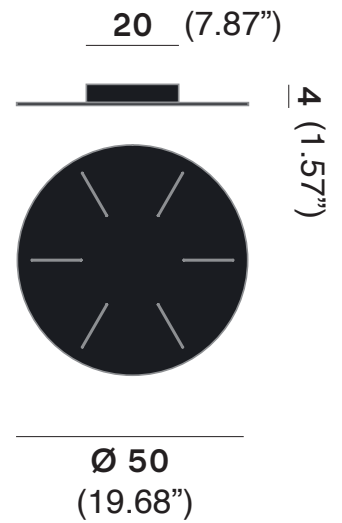

SUSPENSION

TYPE:

PROJECT NAME:

R1A
N x L16H2
N = Number of lights
(Maximum 6)

Light Source	E26 LED
Power	3 x 15W
Dimmer	LTE
Lumen	1600 lm
CRI	90

SPECIFICATION SHEET

ORDERING INFO

Model (Order Code)

PROJECT NAME:

R1B
L16H1
L16H2
L16H3

Light Source	E26 LED
Power	3 x 15W
Dimmer	LTE
Lumen	1600 lm
CRI	90

Ø 48,5 (19.1")

L16H1

Ø 41,5 (16.33")

L16H2

Ø 25,5 (10")