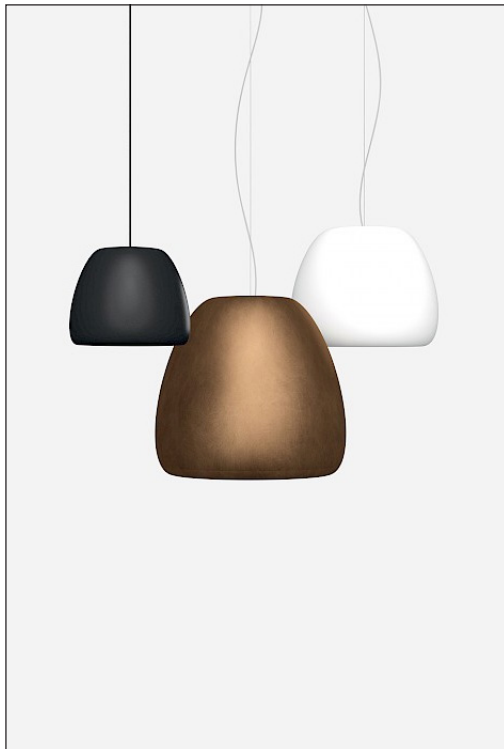

POMI™ R1B

SUSPENSION

TYPE:

PROJECT NAME: