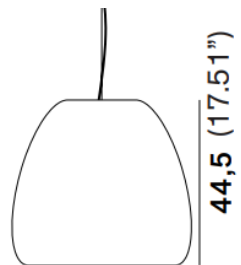

R1B
L16H1
L16H2
L16H3

Light Source	E26 LED
Power	3 x 15W
Dimmer	LTE
Lumen	1600 lm
CRI	90

Ø 48,5 (19.1")

L16H1