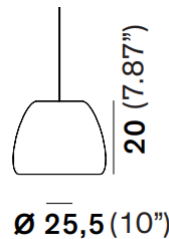

Luminart®

WWW.LUMINARTLIGHTING.COM
Last updated: 01/29/25

POMI™ R3

SUSPENSION

TYPE:

PROJECT NAME:

POMI R3
N x L16H3
N = Number of lights
(3-4 lights)

N x L16H3