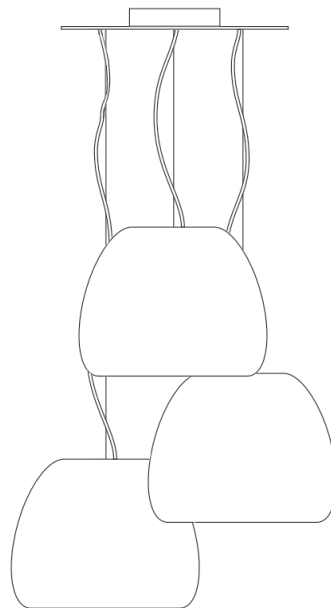

SUSPENSION

TYPE:

PROJECT NAME:

R1A
N x L16H2
N = Number of lights
(Maximum 6)

Light Source	E26 LED
Power	3 x 15W
Dimmer	LTE
Lumen	1600 lm
CRI	90

SPECIFICATION SHEET

ORDERING INFO

Model (Order Code)