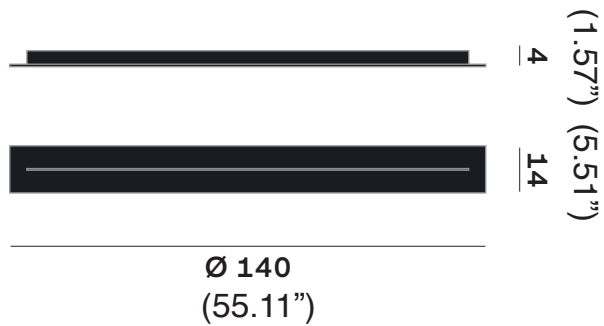

Luminart®

WWW.LUMINARTLIGHTING.COM
Last updated: 01/29/25

POMI™ R3

SUSPENSION

TYPE:

PROJECT NAME:

POMI R3
N x L16H3
N = Number of lights
(3-4 lights)

N x L16H3