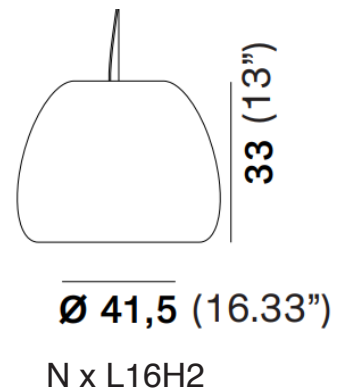

SUSPENSION

TYPE:

PROJECT NAME:

R1A
N x L16H2
N = Number of lights
(Maximum 6)

Light Source	E26 LED
Power	3 x 15W
Dimmer	LTE
Lumen	1600 lm
CRI	90

SPECIFICATION SHEET

ORDERING INFO

Model (Order Code)