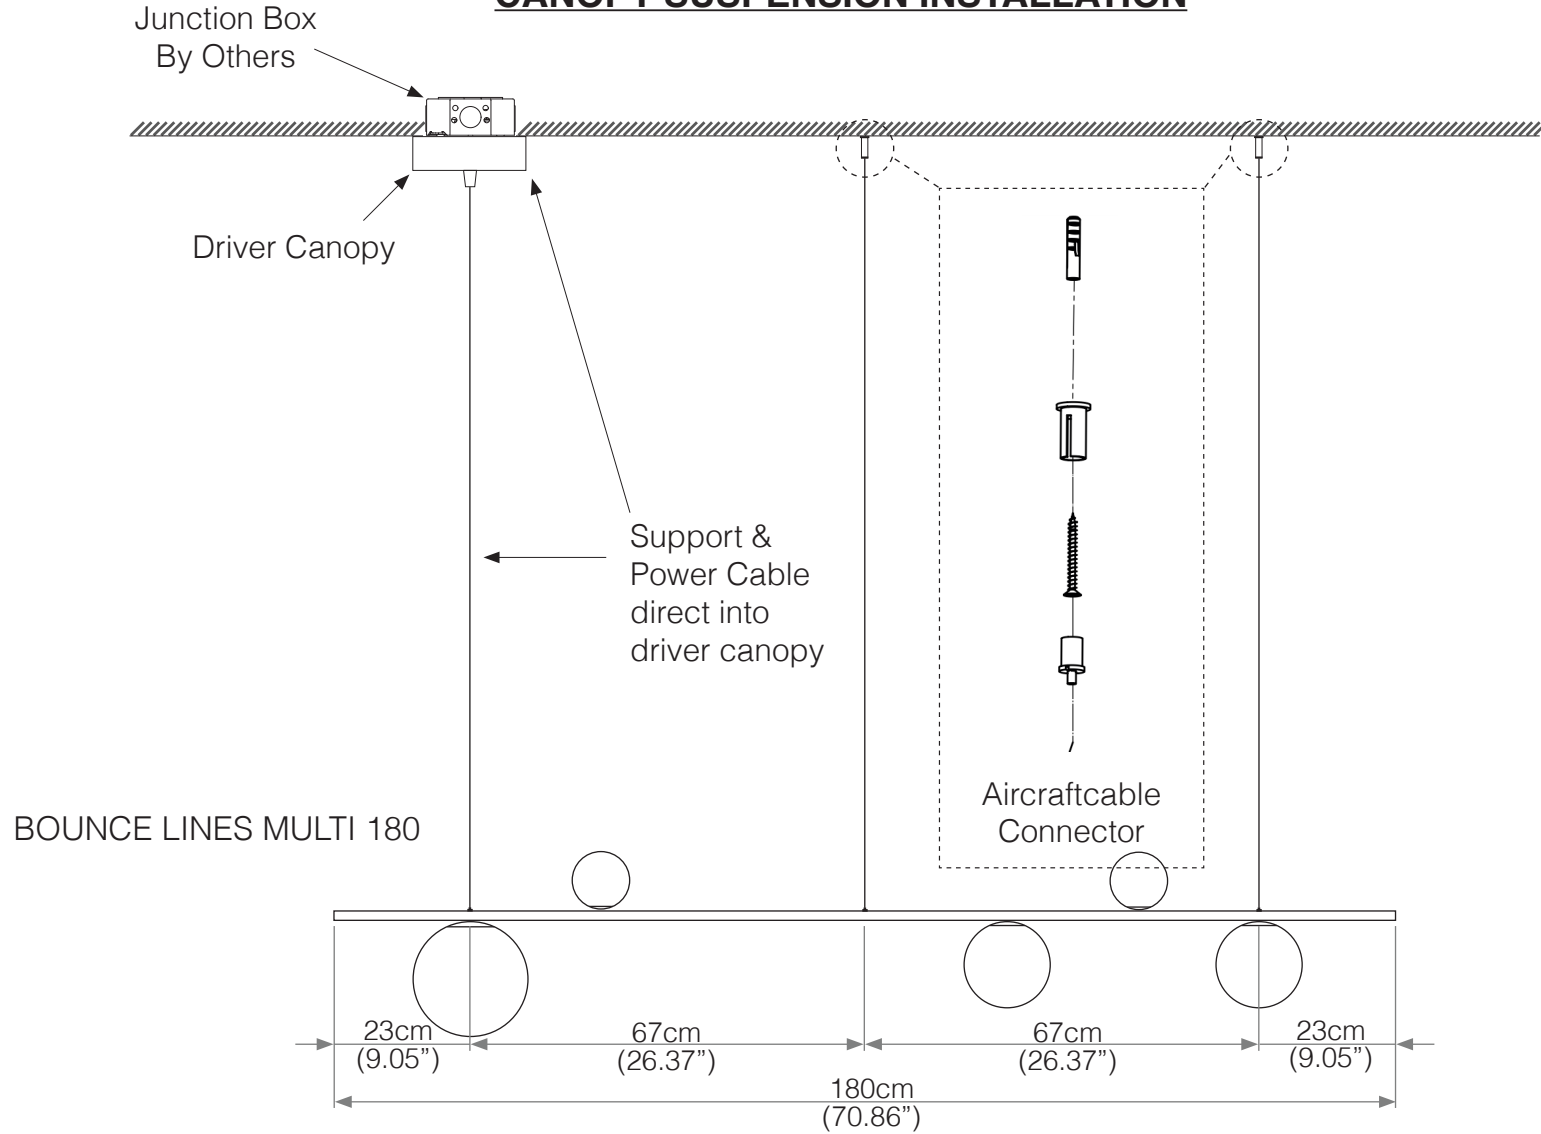

BOUNCE LINES MULTI™ 120

CANOPY SUSPENSION - INSTALLATION INSTRUCTIONS

TYPE:

PROJECT NAME:

CANOPY SUSPENSION INSTALLATION

INSTALLATION SHEET

BOUNCE LINES MULTI™ 120

SWAG CABLE - INSTALLATION INSTRUCTIONS

TYPE:

PROJECT NAME:

INSTALLATION SHEET

BOUNCE LINES MULTI™ 180

CANOPY SUSPENSION - INSTALLATION INSTRUCTIONS

TYPE:

PROJECT NAME:

CANOPY SUSPENSION INSTALLATION

INSTALLATION SHEET

BOUNCE LINES MULTI™ 180

SWAG CABLE - INSTALLATION INSTRUCTIONS

TYPE:

PROJECT NAME:

SWAG CABLE INSTALLATION

INSTALLATION SHEET