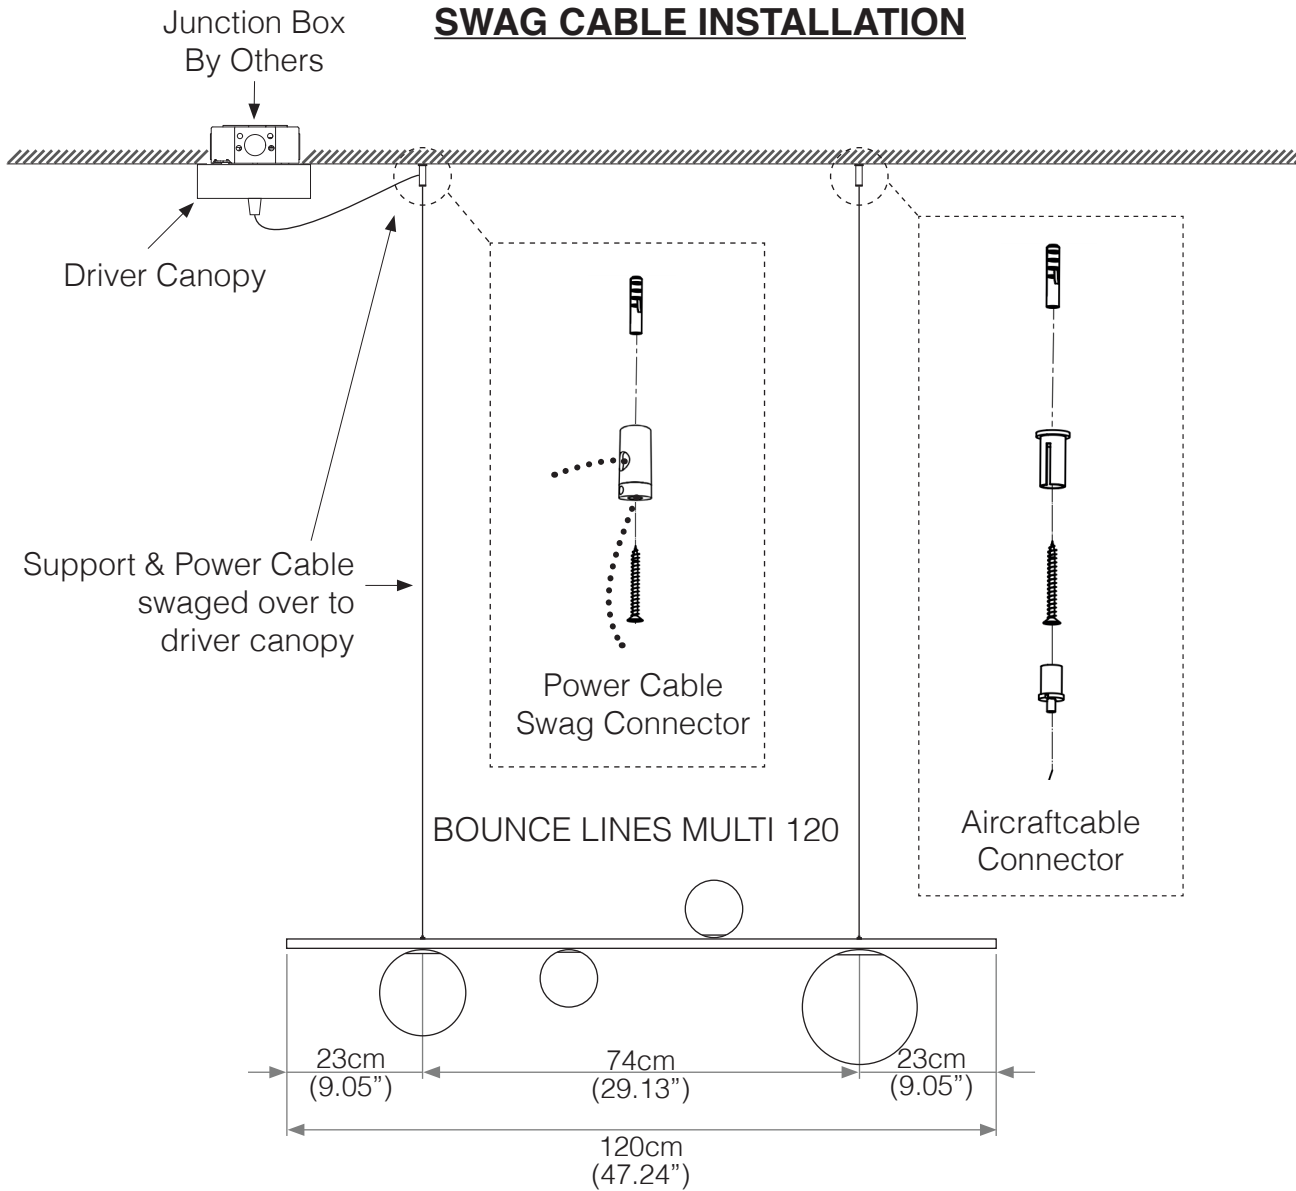

BOUNCE LINES MULTI™ 120

CANOPY SUSPENSION - INSTALLATION INSTRUCTIONS

TYPE:

PROJECT NAME:

CANOPY SUSPENSION INSTALLATION

INSTALLATION SHEET

BOUNCE LINES MULTI™ 120

SWAG CABLE - INSTALLATION INSTRUCTIONS

TYPE:

PROJECT NAME:

INSTALLATION SHEET

BOUNCE LINES MULTI™ 180

CANOPY SUSPENSION - INSTALLATION INSTRUCTIONS

TYPE:

PROJECT NAME:

CANOPY SUSPENSION INSTALLATION

INSTALLATION SHEET

BOUNCE LINES MULTI™ 180

SWAG CABLE - INSTALLATION INSTRUCTIONS

TYPE:

PROJECT NAME:

SWAG CABLE INSTALLATION

INSTALLATION SHEET