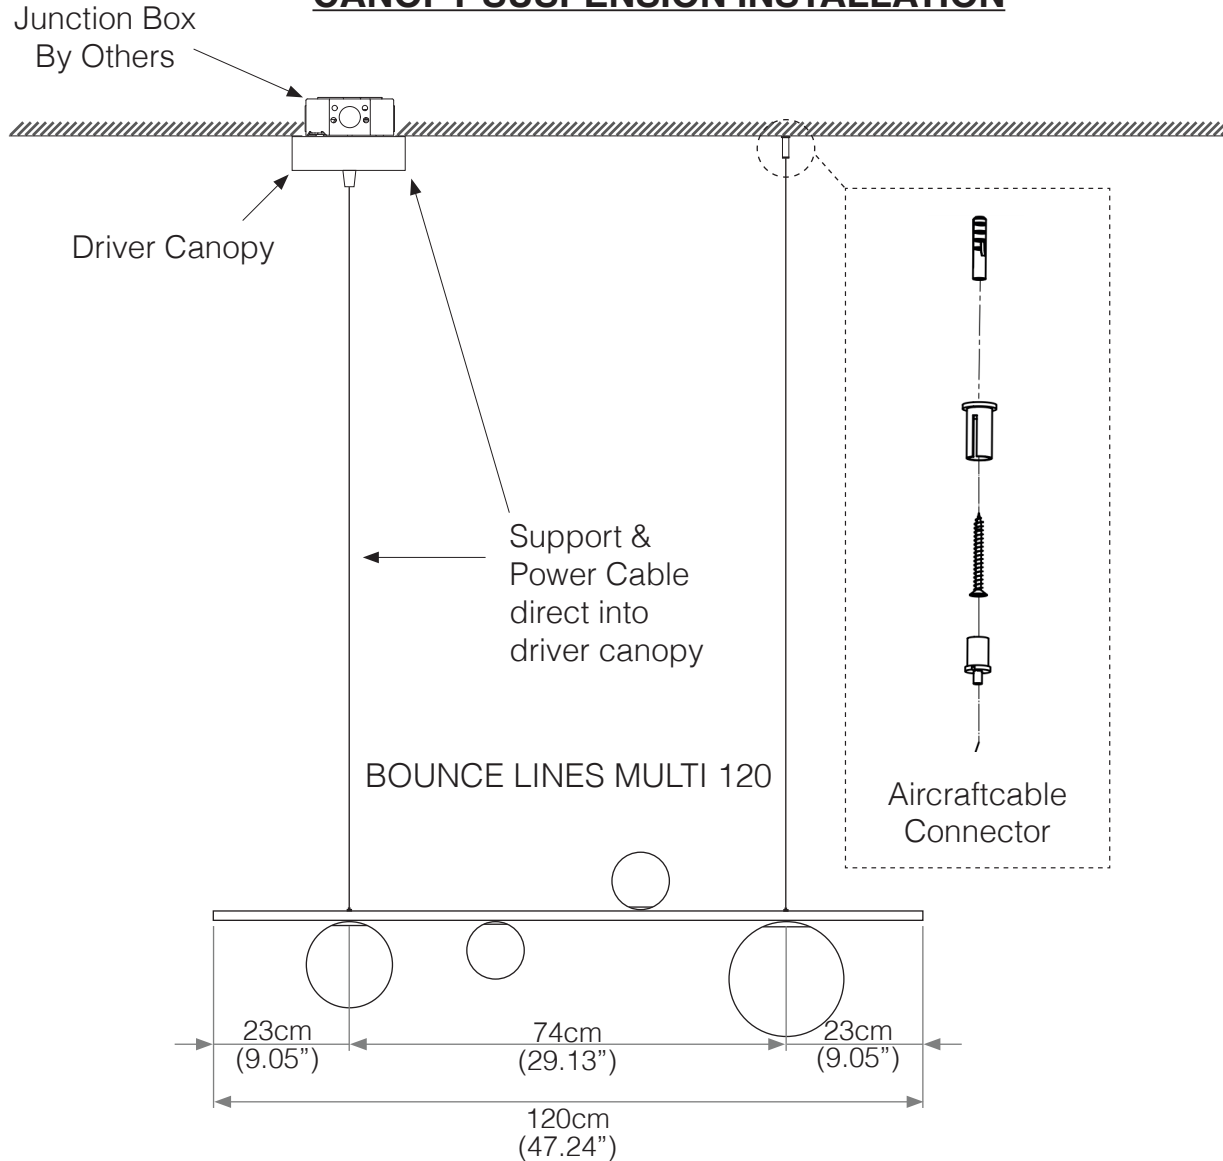

BOUNCE LINES MULTI™ 120

CANOPY SUSPENSION - INSTALLATION INSTRUCTIONS

TYPE:

PROJECT NAME:

CANOPY SUSPENSION INSTALLATION

INSTALLATION SHEET

BOUNCE LINES MULTI™ 120

SWAG CABLE - INSTALLATION INSTRUCTIONS

TYPE:

PROJECT NAME:

INSTALLATION SHEET

BOUNCE LINES MULTI™ 180

CANOPY SUSPENSION - INSTALLATION INSTRUCTIONS

TYPE:

PROJECT NAME:

CANOPY SUSPENSION INSTALLATION

INSTALLATION SHEET

BOUNCE LINES MULTI™ 180

SWAG CABLE - INSTALLATION INSTRUCTIONS

TYPE:

PROJECT NAME:

SWAG CABLE INSTALLATION

INSTALLATION SHEET