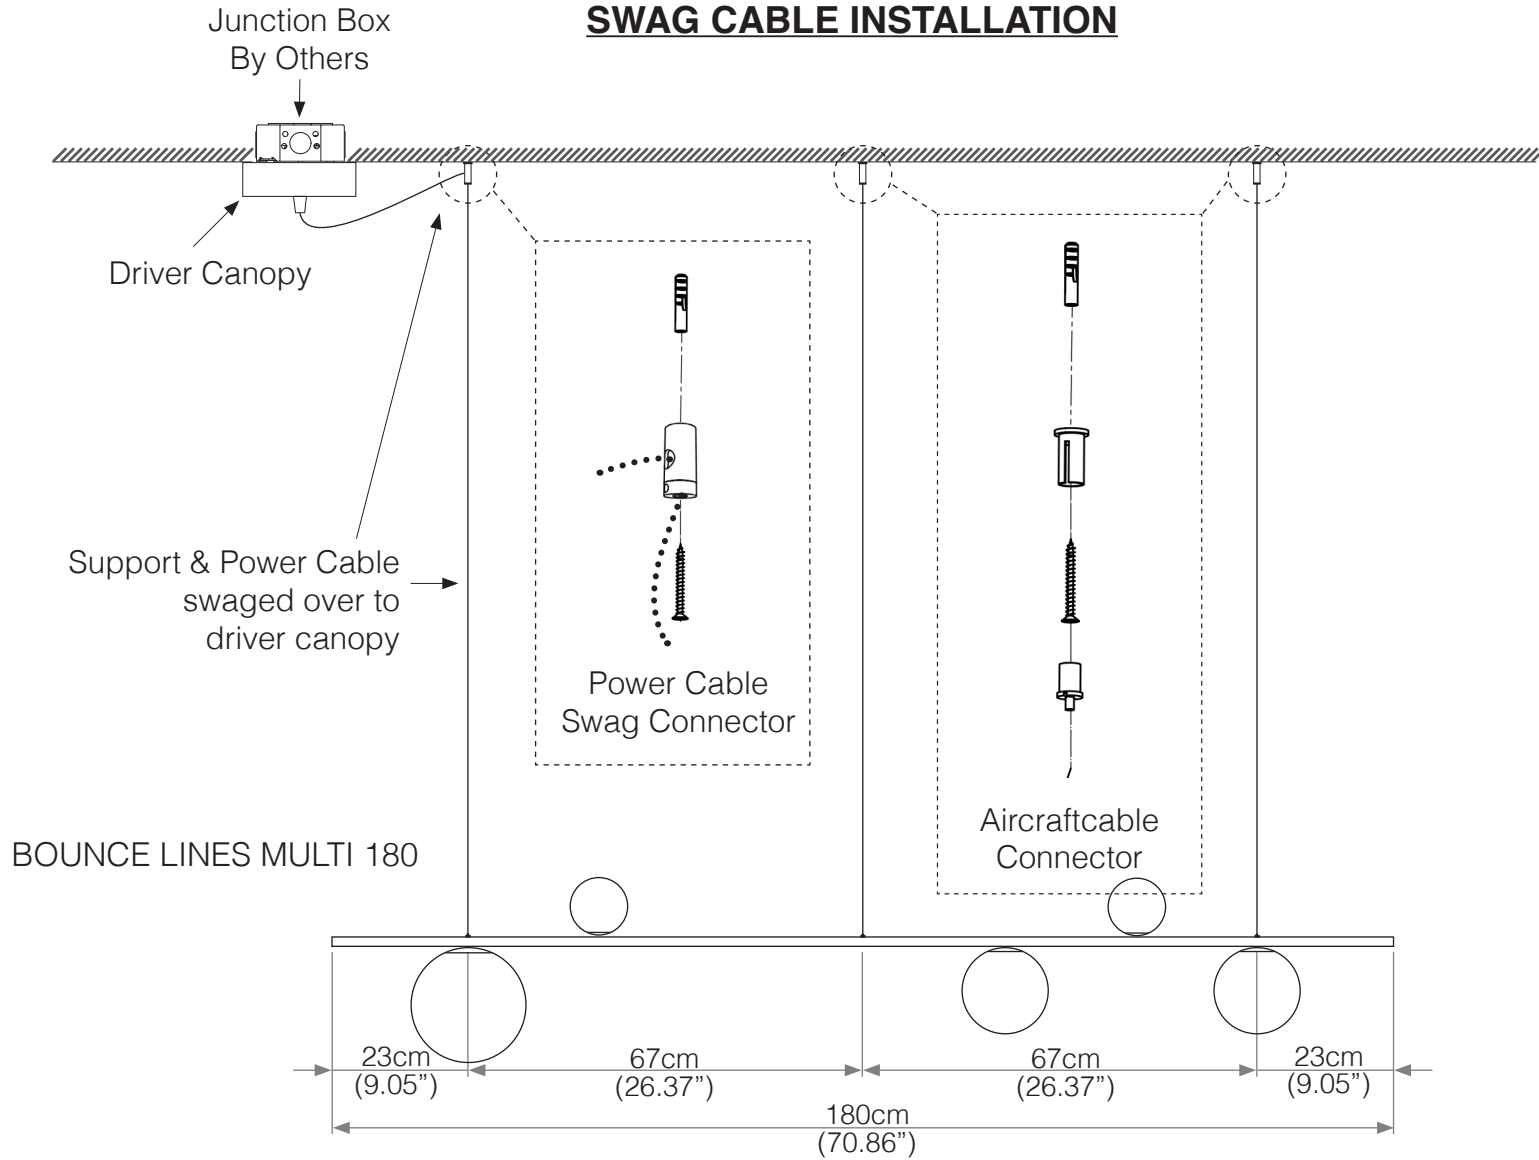

BOUNCE LINES MULTI™ 120

CANOPY SUSPENSION - INSTALLATION INSTRUCTIONS

TYPE:

PROJECT NAME:

CANOPY SUSPENSION INSTALLATION

INSTALLATION SHEET

BOUNCE LINES MULTI™ 120

SWAG CABLE - INSTALLATION INSTRUCTIONS

TYPE:

PROJECT NAME:

INSTALLATION SHEET

BOUNCE LINES MULTI™ 180

CANOPY SUSPENSION - INSTALLATION INSTRUCTIONS

TYPE:

PROJECT NAME:

CANOPY SUSPENSION INSTALLATION

INSTALLATION SHEET

BOUNCE LINES MULTI™ 180

SWAG CABLE - INSTALLATION INSTRUCTIONS

TYPE:

PROJECT NAME:

SWAG CABLE INSTALLATION

INSTALLATION SHEET