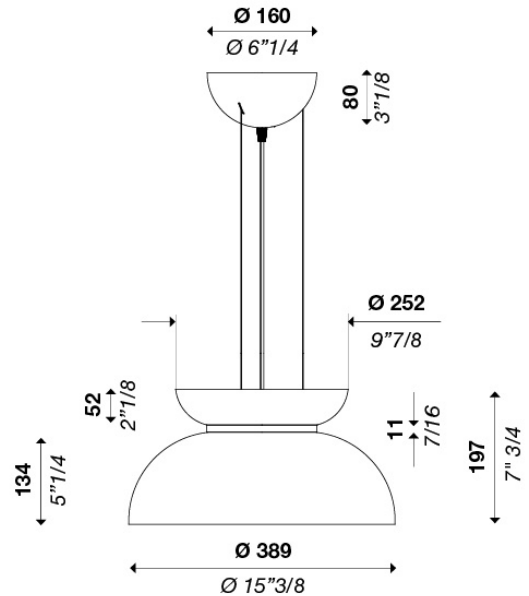

CLEPSYDRE™

SUSPENSION

TYPE:

PROJECT NAME:

SPECIFICATION SHEET

Luminart®

WWW.LUMINARTLIGHTING.COM
Last updated: 02/19/25

CLEPSYDRE™

SUSPENSION

TYPE:

PROJECT NAME:

Hanging lamp Ø 400 mm (15.74") with direct and indirect light. Spun aluminum structure matt white, black or brass coated. Opal polycarbonate diffuser (direct), satin PMMA diffuser (indirect). Metal ceiling canopy matt white, black or brass coated. LED module.

Power input: 22W Down / 13W Up

Light emission direction: Diffused

Cables: Stainless steel cables standard length 2000 mm (78" 3/4), Electric cable standard length 2500 mm (1000")

Materials: Aluminium structure, transparent glass diffuser

Degree of protection: IP20

Dimming: Power supply compatible with 0-10V / LTE

Source lumens: 5075 lm

Source efficacy: 145 lm/W

Structure finish:

Matt White

Matt Black

Brass