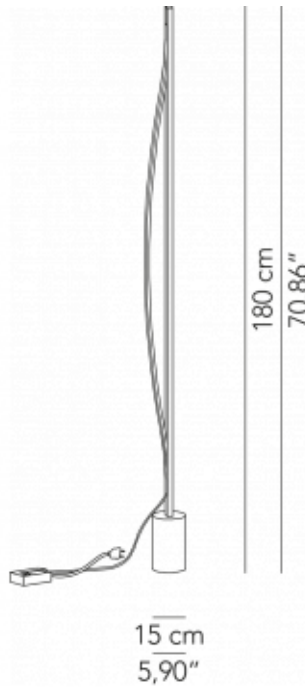

Bronze

Metal structure

Diffused light
(Pendant lamp and
Wall lamp) Indirect
light (Floor lamp)

IP20

SPECIFICATION SHEET

Luminart®

WWW.LUMINARTLIGHTING.COM

GALILEO™

FLOOR

TYPE:

PROJECT NAME:

Floor lamp - 180

15 x 180 cm

lamp type 1 led module 22W
luminous efficacy 2755 Lm
light colour 3000 K
cri >80

L82GALEPT180G01

SPECIFICATION SHEET