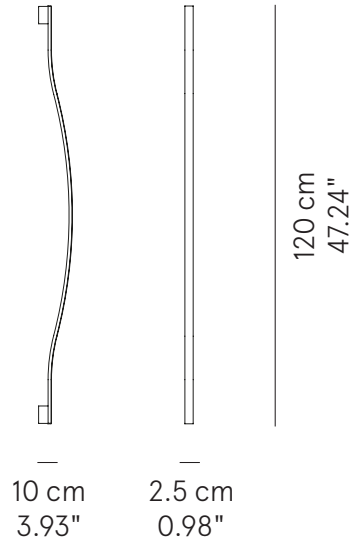

GALILEO LONGUE™

WALL

TYPE:

PROJECT NAME:

Wall lamp - L. 120	10 x 120 x 2.5 cm 2 Kg	lamp type 1 led module 16W luminous efficacy 2000 Lm light colour 3000 K cri >80	L82GLLEAP120G01
Wall lamp - L. 145	10 x 145 x 2.5 cm 2 Kg	lamp type 1 led module 20W luminous efficacy 2500 Lm light colour 3000 K cri >80	L82GLLEAP145G01

GALILEO LONGUE 120