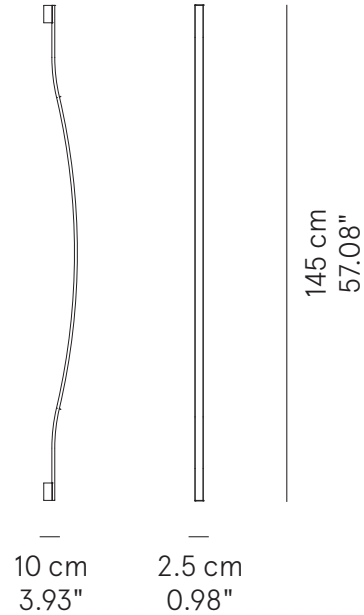

GALILEO LONGUE 145

SPECIFICATION SHEET

ORDERING INFO

Model (Order Code)	Finish	LED	Remote Driver Options
	☐ White ☐ Lead Grey ☐ Matte Gold ☐ Mallow ☐ Bronze	☐ 2700K ☐ 3000K ☐ 4000K	☐ 120V Phase Dimming ☐ 120V 0-10V Dimming ☐ 277V 0-10V Dimming