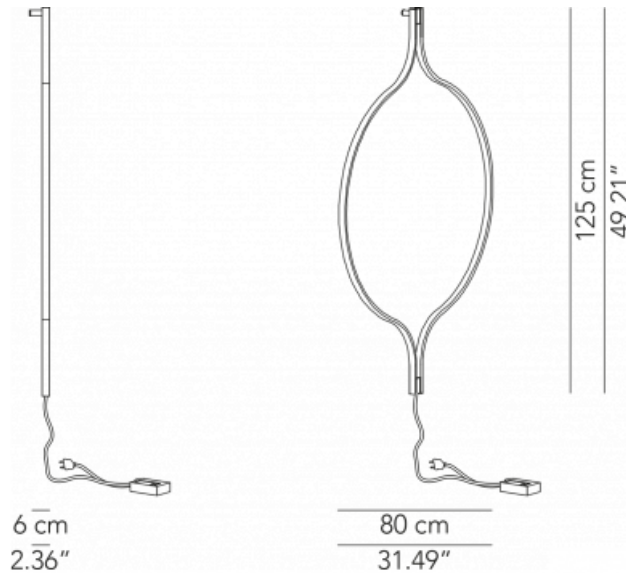

Matte gold

Mallow

Bronze

Metal structure

Diffused light
(Pendant lamp and
Wall lamp) Indirect
light (Floor lamp)

IP20

SPECIFICATION SHEET

Wall mounting plug
version

Wall mounting
remote driver
version

GALILEO™

WALL

TYPE:

PROJECT NAME:

Wall lamp - D.80

Ø 125 x 80 x 6 cm
3 Kg

lamp type 1 led module 29W
luminous efficacy 3670 Lm
light colour 3000 K
cri >80

L82GALEAP080G01

Ø 125 x 80 x 6 cm
3 Kg

lamp type 1 led module 44W
luminous efficacy 5500 Lm
light colour 3000 K
cri >80

L82GALEAP080G04

SPECIFICATION SHEET

ORDERING INFO

Model (Order Code)	Finish	LED	Remote Driver Options
	<input type="radio"/> White <input type="radio"/> Lead Grey <input type="radio"/> Matte Gold <input type="radio"/> Mallow <input type="radio"/> Bronze	<input type="radio"/> 2700K <input type="radio"/> 3000K <input type="radio"/> 4000K	<input type="radio"/> 120V Phase Dimming <input type="radio"/> 120V 0-10V Dimming <input type="radio"/> 277V 0-10V Dimming