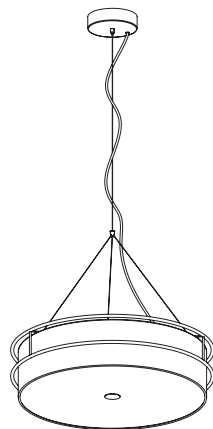

SUSPENSION

TYPE:

PROJECT NAME:

	Dimensions	Light source
Hoop 66	Ø 66 x 16 cm weight 10 kg	lamp type 3 x E26 max watt 3 x 70 W HES
	Ø 66 x 16 cm weight 10 kg	lamp type 1 LED module 23W / 57 W luminous efficacy 3628 Lm / 8750 Lm light color 2700 K
Hoop 80	Ø 80 x 16 cm weight 15 Kg	lamp type 4 x E26 max watt 4 x 70 W HES
	Ø 80 x 16 cm weight 15 Kg	lamp type 1 LED module 23W / 57 W luminous efficacy 3628 Lm / 8750 Lm light color 2700 K

Fixture comes with a 4" backplate that mounts to a standard junction box.

HOOP 66

66 cm
25.98"

200 cm
78.74"

16 cm
6.30"

HOOP 80

80 cm
31.50"

200 cm
78.74"

16 cm
6.30"

SPECIFICATION SHEET

HOOP™

SUSPENSION

TYPE:

PROJECT NAME:

Hoop 100 Ø 100 x 22 cm
Weight 20 Kg **lamp type** 4 x E26
max watt 4 x 70 W HES

Ø 100 x 22 cm **lamp type** 1 LED module 23W / 57 W
Weight 20 Kg **luminous efficacy** 3628 Lm / 8750 Lm
light color 2700 K