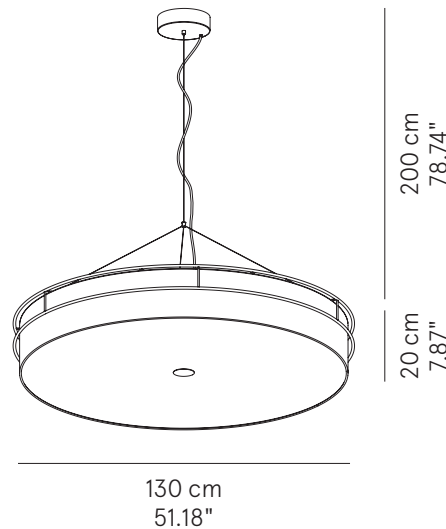

Fixture comes with a 4" backplate that mounts to a standard junction box.

HOOP 66

66 cm
25.98"

200 cm
78.74"

16 cm
6.30"

HOOP 80

80 cm
31.50"

200 cm
78.74"

16 cm
6.30"

SPECIFICATION SHEET

HOOP™

SUSPENSION

TYPE:

PROJECT NAME:

Hoop 100 Ø 100 x 22 cm
Weight 20 Kg **lamp type** 4 x E26
max watt 4 x 70 W HES

Ø 100 x 22 cm **lamp type** 1 LED module 23W / 57 W
Weight 20 Kg **luminous efficacy** 3628 Lm / 8750 Lm
light color 2700 K

Hoop 130 Ø 130 x 22 cm
Weight 30 Kg **Lamp type** 6 x E26
Max watt 6 x 70 W HES

Ø 130 x 22 cm **Lamp type** 1 LED module 88,2 W
Weight 30 Kg **Luminous efficacy** 12380 Lm
Light colour 2700K

ORDERING INFO

Fixture comes with a 4" backplate that mounts to a standard junction box.

HOOP 100

HOOP 130

SPECIFICATION SHEET