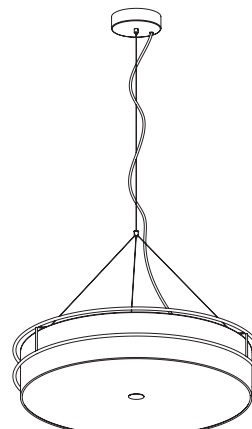

SUSPENSION

TYPE:

PROJECT NAME:

	Dimensions	Light source
Hoop 66	Ø 66 x 16 cm weight 10 kg	lamp type 3 x E26 max watt 3 x 70 W HES
	Ø 66 x 16 cm weight 10 kg	lamp type 1 LED module 23W / 57 W luminous efficacy 3628 Lm / 8750 Lm light color 2700 K
Hoop 80	Ø 80 x 16 cm weight 15 Kg	lamp type 4 x E26 max watt 4 x 70 W HES
	Ø 80 x 16 cm weight 15 Kg	lamp type 1 LED module 23W / 57 W luminous efficacy 3628 Lm / 8750 Lm light color 2700 K

Fixture comes with a 4" backplate that mounts to a standard junction box.

HOOP 66

66 cm
25.98"

200 cm
78.74"

16 cm
6.30"

HOOP 80

80 cm
31.50"

200 cm
78.74"

16 cm
6.30"

SPECIFICATION SHEET

HOOP™

SUSPENSION

TYPE:

PROJECT NAME:

Hoop 100 Ø 100 x 22 cm
Weight 20 Kg **lamp type** 4 x E26
max watt 4 x 70 W HES

Ø 100 x 22 cm **lamp type** 1 LED module 23W / 57 W
Weight 20 Kg **luminous efficacy** 3628 Lm / 8750 Lm
light color 2700 K

Hoop 130 Ø 130 x 22 cm
Weight 30 Kg **Lamp type** 6 x E26
Max watt 6 x 70 W HES

Ø 130 x 22 cm **Lamp type** 1 LED module 88,2 W
Weight 30 Kg **Luminous efficacy** 12380 Lm
Light colour 2700K

ORDERING INFO