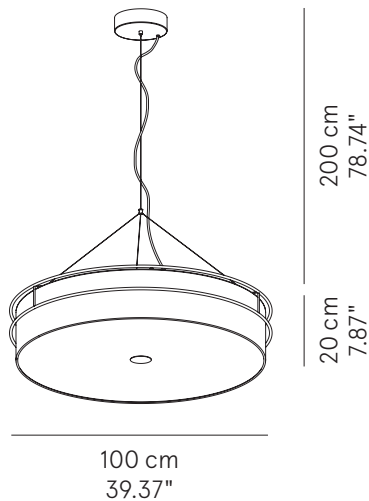

HOOP™

SUSPENSION

TYPE:

PROJECT NAME:

Hoop 100   Ø 100 x 22 cm
Weight 20 Kg   **lamp type** 4 x E26
max watt 4 x 70 W HES

Ø 100 x 22 cm   **lamp type** 1 LED module 23W / 57 W
Weight 20 Kg   **luminous efficacy** 3628 Lm / 8750 Lm
light color 2700 K

Hoop 130   Ø 130 x 22 cm
Weight 30 Kg   **Lamp type** 6 x E26
Max watt 6 x 70 W HES

Ø 130 x 22 cm   **Lamp type** 1 LED module 88,2 W
Weight 30 Kg   **Luminous efficacy** 12380 Lm
Light colour 2700K

ORDERING INFO

Model (Order Code)	Diffuser Finish	Structure Finish	LED	Dimming
		☐ 01: White ☐ 02: Graphite ☐ 03: Bronze	☐ 27: 2700K ☐ 30: 3000K ☐ 40: 4000K	☐ 120V LTE ☐ 120-277V 0-10V

Fixture comes with a 4" backplate that mounts to a standard junction box.

HOOP 100