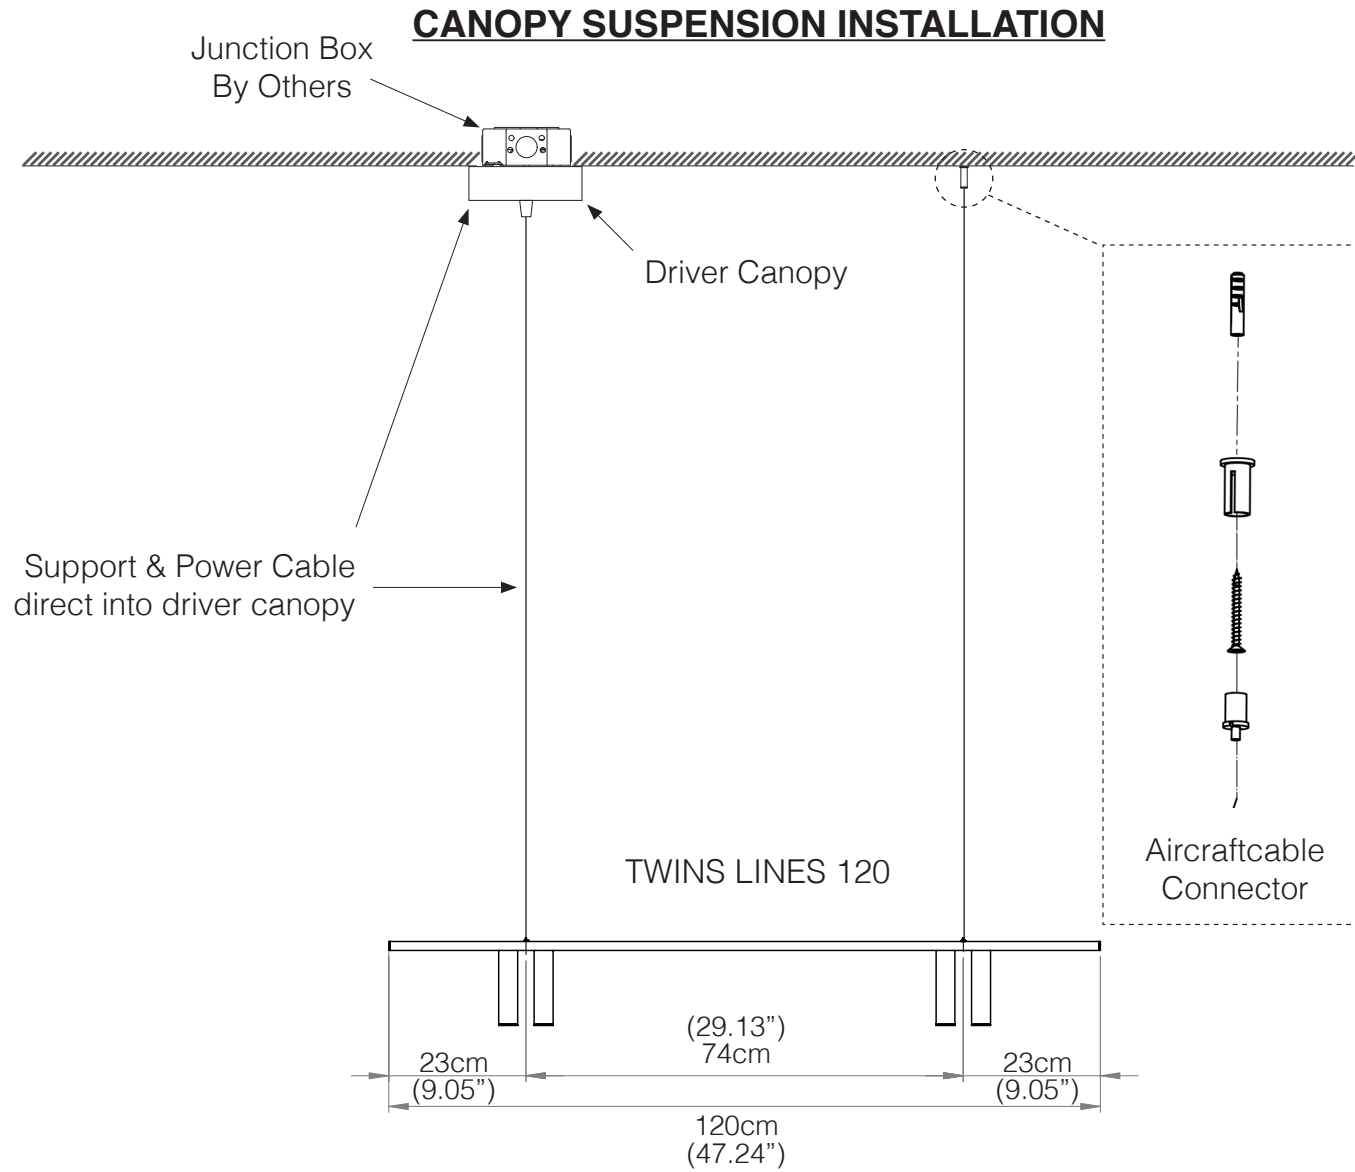

TWINS LINES™ 120

CANOPY SUSPENSION - INSTALLATION INSTRUCTIONS

TYPE:

PROJECT NAME:

INSTALLATION SHEET

TWINS LINES™ 120

SWAG CABLE - INSTALLATION INSTRUCTIONS

TYPE:

PROJECT NAME:

INSTALLATION SHEET

TWINS LINES™ 180

CANOPY SUSPENSION - INSTALLATION INSTRUCTIONS

TYPE:

PROJECT NAME:

CANOPY SUSPENSION INSTALLATION

INSTALLATION SHEET

TWINS LINES™ 180

SWAG CABLE - INSTALLATION INSTRUCTIONS

TYPE:

PROJECT NAME:

SWAG CABLE INSTALLATION

INSTALLATION SHEET

TWINS LINES™ 240

CANOPY SUSPENSION - INSTALLATION INSTRUCTIONS

TYPE:

PROJECT NAME:

CANOPY SUSPENSION INSTALLATION

INSTALLATION SHEET

TWINS LINES™ 240

SWAG CABLE - INSTALLATION INSTRUCTIONS

TYPE:

PROJECT NAME: