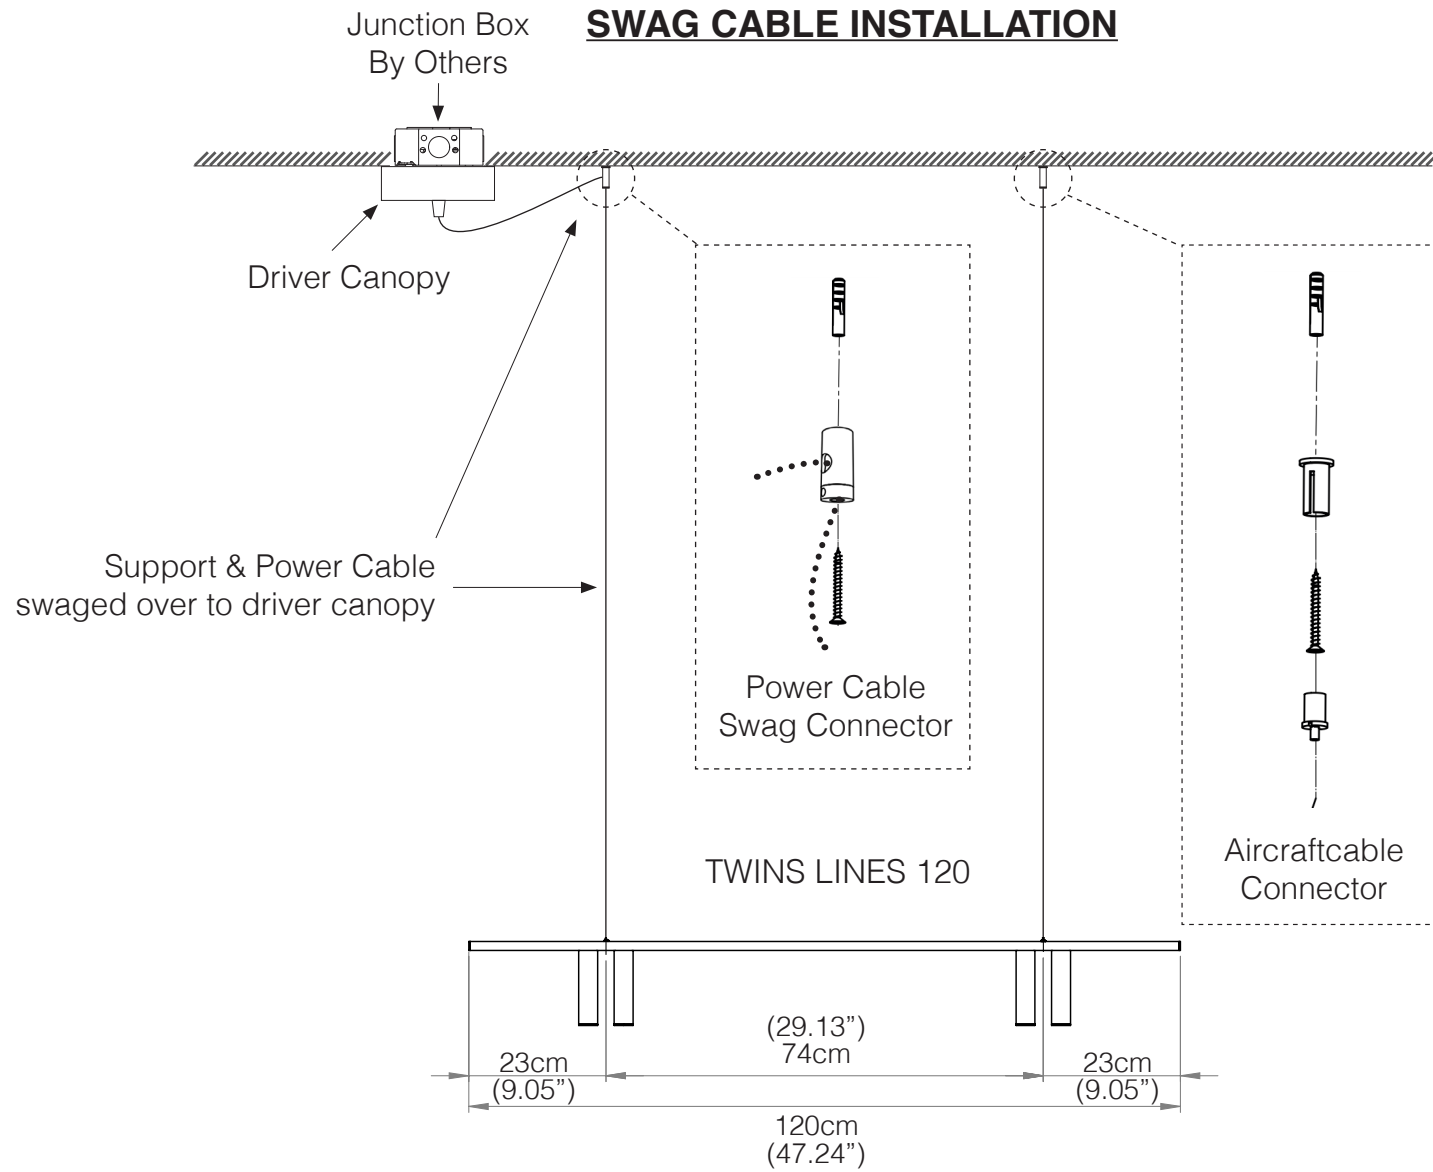

TWINS LINES™ 120

CANOPY SUSPENSION - INSTALLATION INSTRUCTIONS

TYPE:

PROJECT NAME:

INSTALLATION SHEET

TWINS LINES™ 120

SWAG CABLE - INSTALLATION INSTRUCTIONS

TYPE:

PROJECT NAME:

INSTALLATION SHEET

TWINS LINES™ 180

CANOPY SUSPENSION - INSTALLATION INSTRUCTIONS

TYPE:

PROJECT NAME:

CANOPY SUSPENSION INSTALLATION

INSTALLATION SHEET

TWINS LINES™ 180

SWAG CABLE - INSTALLATION INSTRUCTIONS

TYPE:

PROJECT NAME:

SWAG CABLE INSTALLATION

INSTALLATION SHEET

TWINS LINES™ 240

CANOPY SUSPENSION - INSTALLATION INSTRUCTIONS

TYPE:

PROJECT NAME:

CANOPY SUSPENSION INSTALLATION

INSTALLATION SHEET

TWINS LINES™ 240

SWAG CABLE - INSTALLATION INSTRUCTIONS

TYPE:

PROJECT NAME: