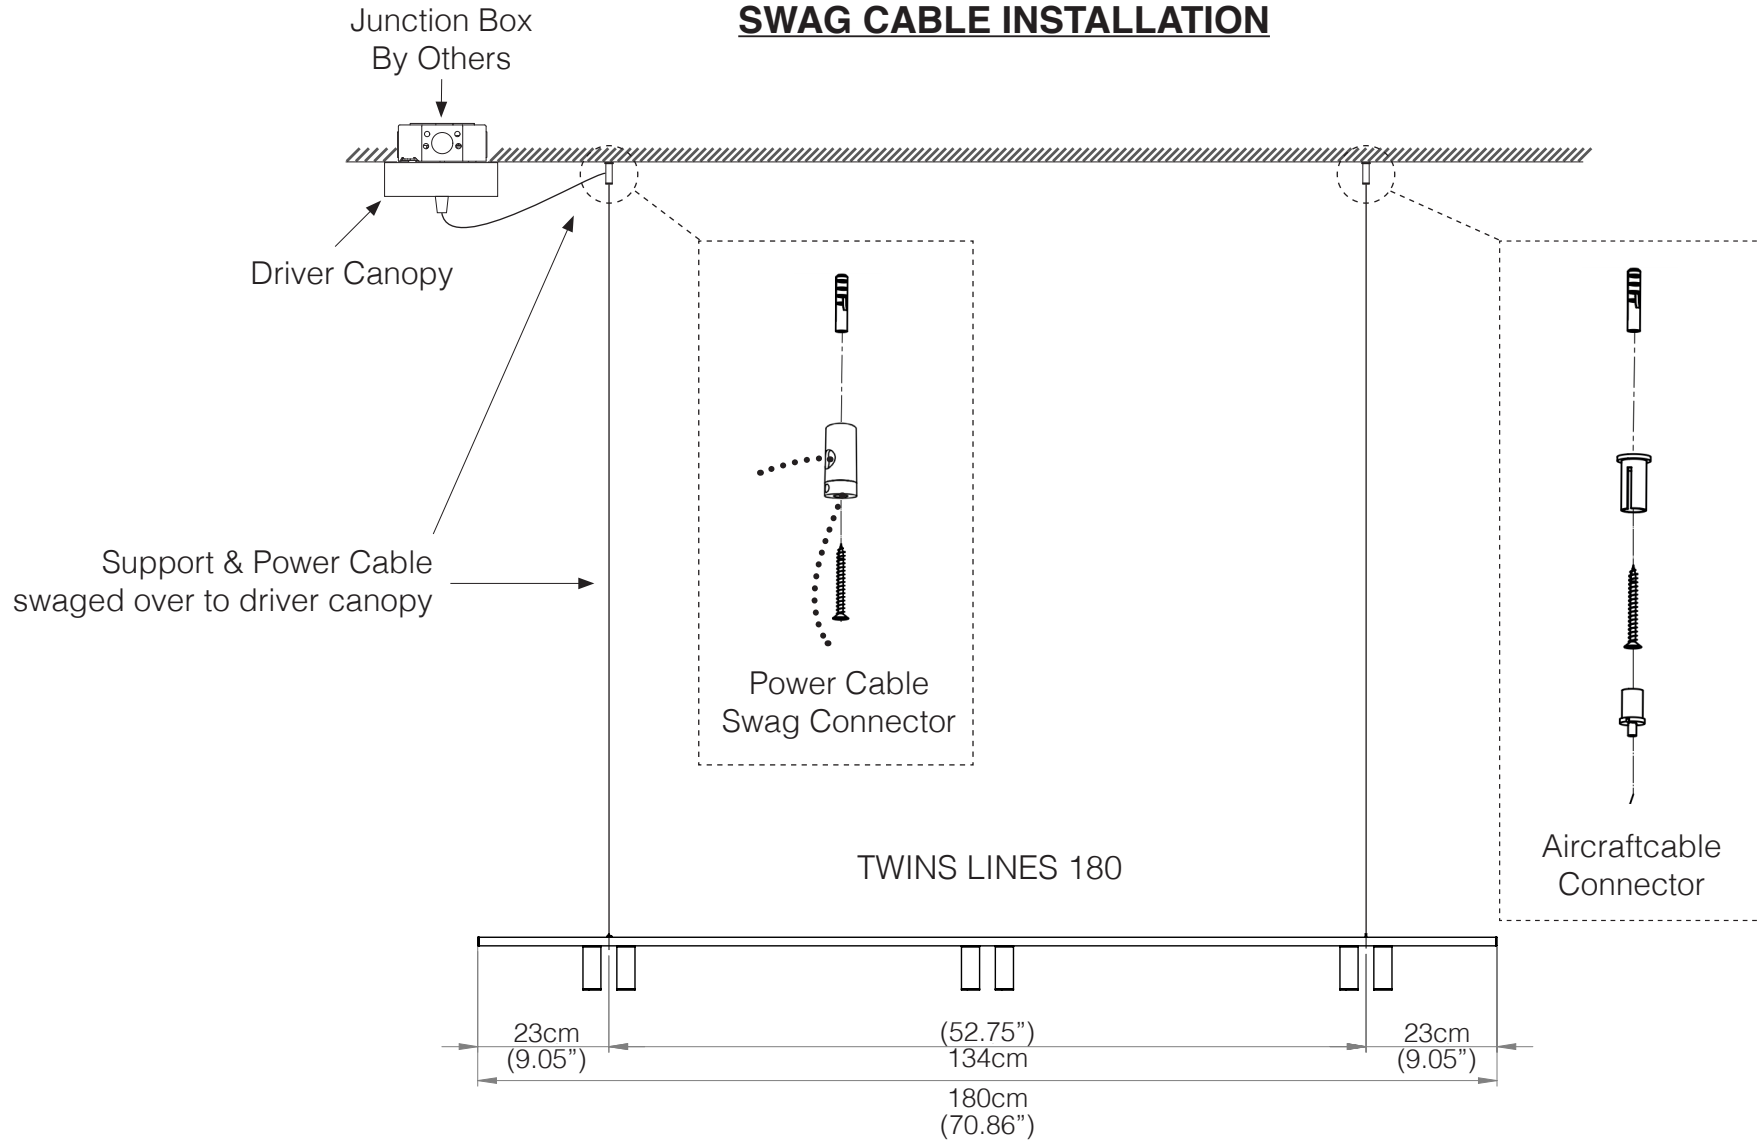

TWINS LINES™ 120

CANOPY SUSPENSION - INSTALLATION INSTRUCTIONS

TYPE:

PROJECT NAME:

INSTALLATION SHEET

TWINS LINES™ 120

SWAG CABLE - INSTALLATION INSTRUCTIONS

TYPE:

PROJECT NAME:

INSTALLATION SHEET

TWINS LINES™ 180

CANOPY SUSPENSION - INSTALLATION INSTRUCTIONS

TYPE:

PROJECT NAME:

CANOPY SUSPENSION INSTALLATION

INSTALLATION SHEET

TWINS LINES™ 180

SWAG CABLE - INSTALLATION INSTRUCTIONS

TYPE:

PROJECT NAME:

SWAG CABLE INSTALLATION

INSTALLATION SHEET

TWINS LINES™ 240

CANOPY SUSPENSION - INSTALLATION INSTRUCTIONS

TYPE:

PROJECT NAME:

CANOPY SUSPENSION INSTALLATION

INSTALLATION SHEET

TWINS LINES™ 240

SWAG CABLE - INSTALLATION INSTRUCTIONS

TYPE:

PROJECT NAME: