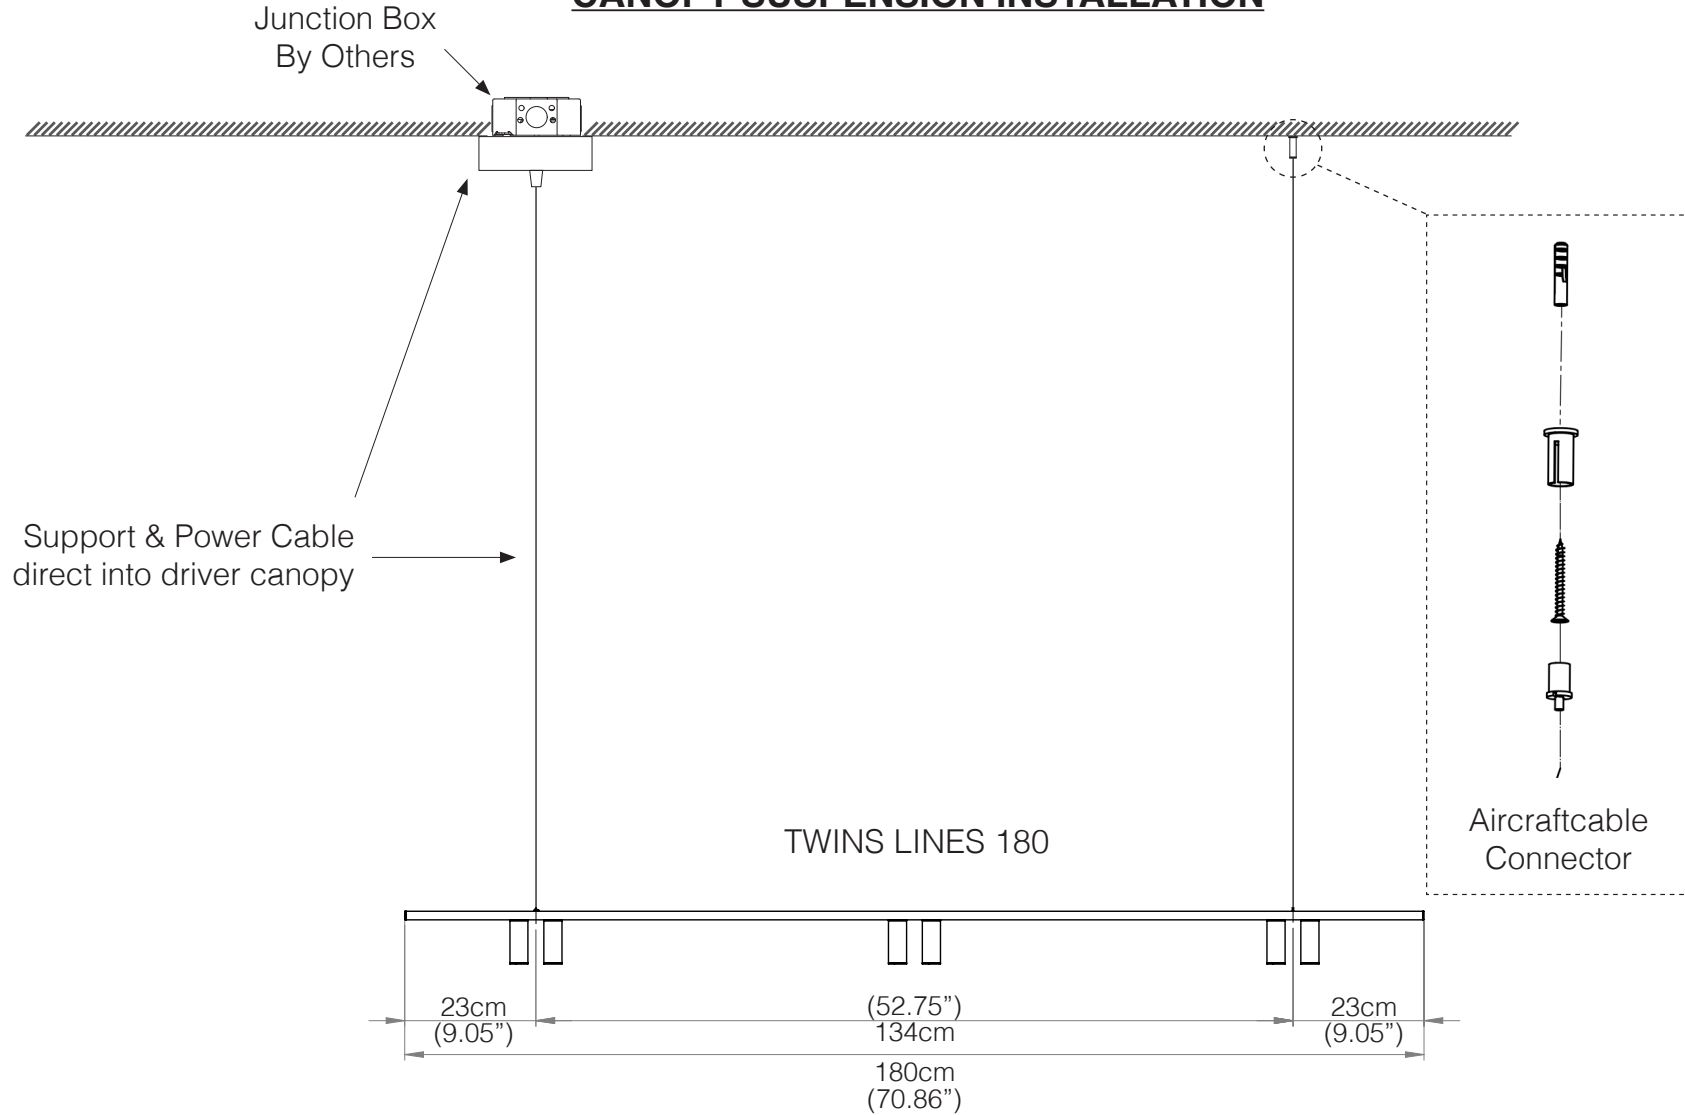

TWINS LINES™ 120

CANOPY SUSPENSION - INSTALLATION INSTRUCTIONS

TYPE:

PROJECT NAME:

INSTALLATION SHEET

TWINS LINES™ 120

SWAG CABLE - INSTALLATION INSTRUCTIONS

TYPE:

PROJECT NAME:

INSTALLATION SHEET

TWINS LINES™ 180

CANOPY SUSPENSION - INSTALLATION INSTRUCTIONS

TYPE:

PROJECT NAME:

CANOPY SUSPENSION INSTALLATION

INSTALLATION SHEET

TWINS LINES™ 180

SWAG CABLE - INSTALLATION INSTRUCTIONS

TYPE:

PROJECT NAME:

SWAG CABLE INSTALLATION

INSTALLATION SHEET

TWINS LINES™ 240

CANOPY SUSPENSION - INSTALLATION INSTRUCTIONS

TYPE:

PROJECT NAME:

CANOPY SUSPENSION INSTALLATION

INSTALLATION SHEET

TWINS LINES™ 240

SWAG CABLE - INSTALLATION INSTRUCTIONS

TYPE:

PROJECT NAME: