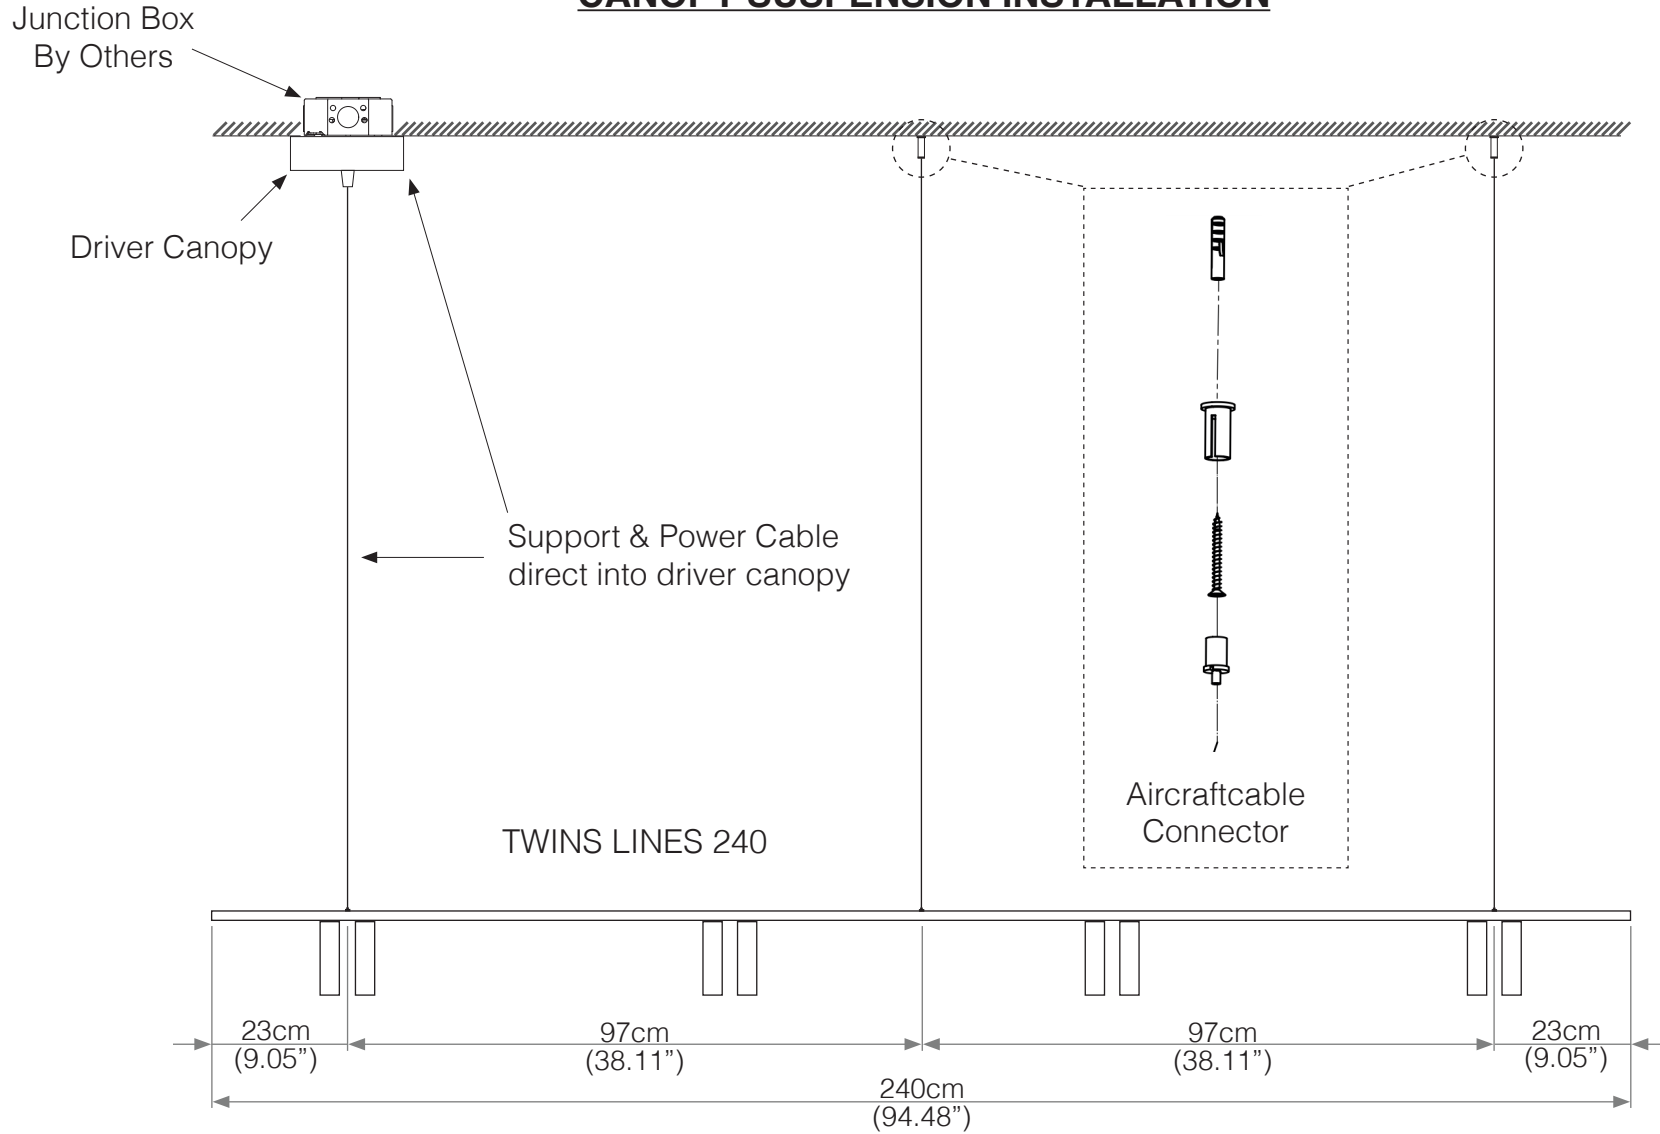

TWINS LINES™ 120

CANOPY SUSPENSION - INSTALLATION INSTRUCTIONS

TYPE:

PROJECT NAME:

INSTALLATION SHEET

TWINS LINES™ 120

SWAG CABLE - INSTALLATION INSTRUCTIONS

TYPE:

PROJECT NAME:

INSTALLATION SHEET

TWINS LINES™ 180

CANOPY SUSPENSION - INSTALLATION INSTRUCTIONS

TYPE:

PROJECT NAME:

CANOPY SUSPENSION INSTALLATION

INSTALLATION SHEET

TWINS LINES™ 180

SWAG CABLE - INSTALLATION INSTRUCTIONS

TYPE:

PROJECT NAME:

SWAG CABLE INSTALLATION

INSTALLATION SHEET

TWINS LINES™ 240

CANOPY SUSPENSION - INSTALLATION INSTRUCTIONS

TYPE:

PROJECT NAME:

CANOPY SUSPENSION INSTALLATION

INSTALLATION SHEET

TWINS LINES™ 240

SWAG CABLE - INSTALLATION INSTRUCTIONS

TYPE:

PROJECT NAME: