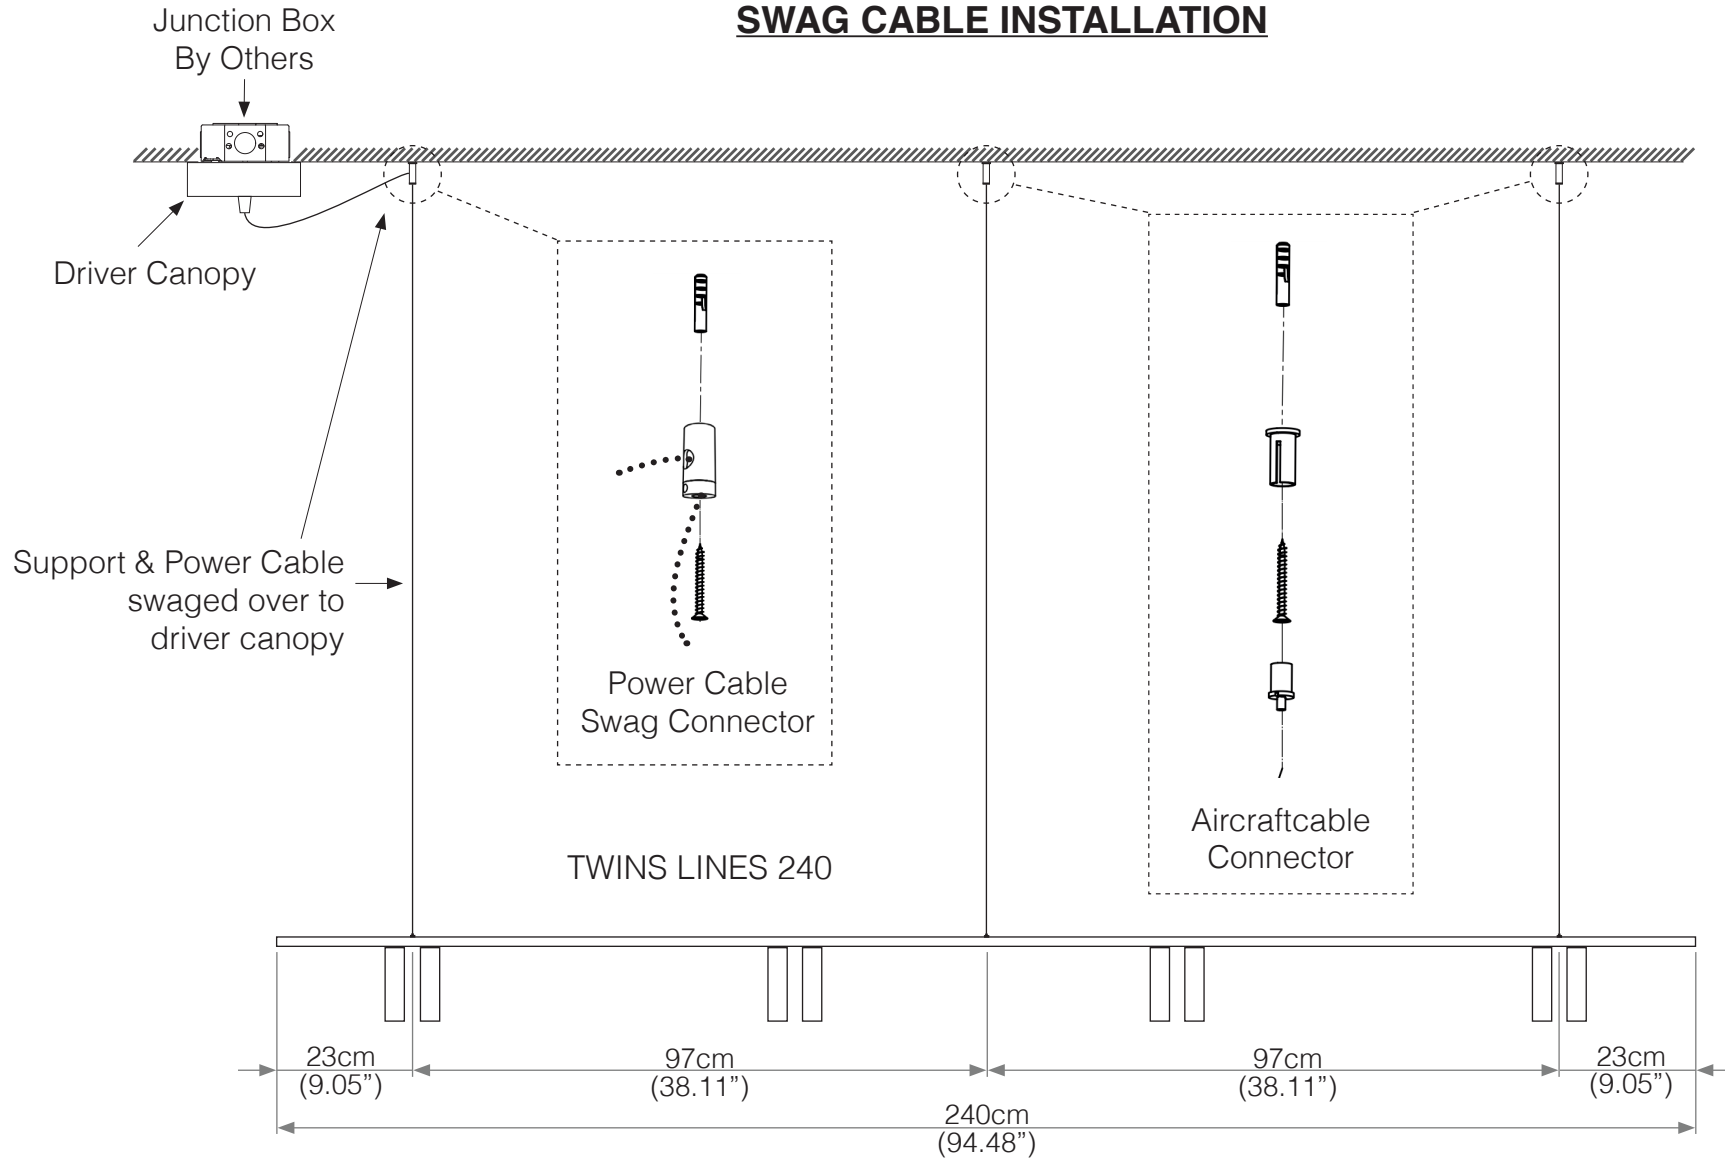

TWINS LINES™ 120

CANOPY SUSPENSION - INSTALLATION INSTRUCTIONS

TYPE:

PROJECT NAME:

INSTALLATION SHEET

TWINS LINES™ 120

SWAG CABLE - INSTALLATION INSTRUCTIONS

TYPE:

TWINS LINES™ 180

SWAG CABLE - INSTALLATION INSTRUCTIONS

TYPE:

PROJECT NAME:

SWAG CABLE INSTALLATION

INSTALLATION SHEET

TWINS LINES™ 240

CANOPY SUSPENSION - INSTALLATION INSTRUCTIONS

TYPE:

PROJECT NAME:

CANOPY SUSPENSION INSTALLATION

INSTALLATION SHEET

TWINS LINES™ 240

SWAG CABLE - INSTALLATION INSTRUCTIONS

TYPE:

PROJECT NAME:

SWAG CABLE INSTALLATION

INSTALLATION SHEET