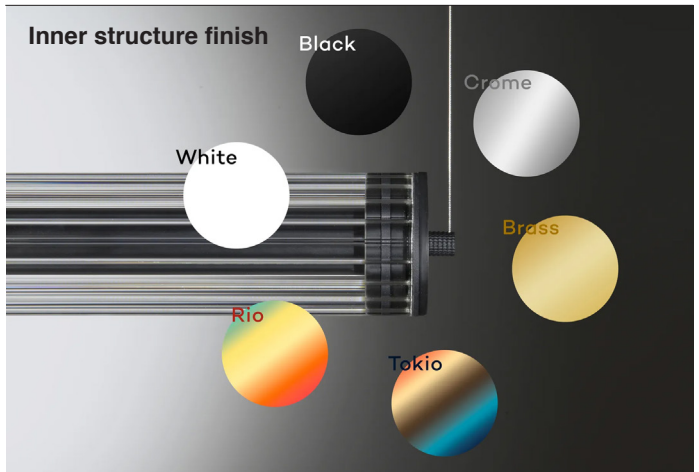

WALL

TYPE:

PROJECT NAME:

Swivel wall lamp 500 mm (20"1/8) with diffused light. Internal aluminum structure white, black, brass, polished aluminum or multicolor coated. Multicolor TOKIO: blue, sky blue, bronze, champagne, red. Multicolor RIO: fuchsia, orange, light yellow, yellow, green. Ribbed Pyrex glass cylindrical diffuser. Metal ceiling canopy matt white, black or brass coated. Strip LED.

Structure finish:

Matt White

Matt Black

Brass

Polished

Power input: 8W

Light emission direction: Diffused

Materials: Aluminium structure, transparent glass diffuser

SPECIFICATION SHEET

ORDERING INFO

Model (Order Code)	Structure Finish	Inner Structure Finish	LED	Dimming Options
<input type="radio"/> L032800101E00100	<input type="radio"/> 01: Matt White <input type="radio"/> 02: Matt Black <input type="radio"/> 03: Brass <input type="radio"/> 04: Polished	<input type="radio"/> 01: White <input type="radio"/> 02: Black <input type="radio"/> 03: Chrome <input type="radio"/> 04: Brass <input type="radio"/> 05: Tokio <input type="radio"/> 06: Rio	<input type="radio"/> 3000K <input type="radio"/> 4000K	<input type="radio"/> 120V LTE <input type="radio"/> 120-277V 0-10V