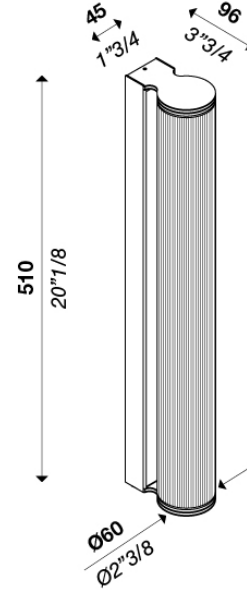

WALL

TYPE:

PROJECT NAME:

Swivel wall lamp 500 mm (20"1/8) with diffused light. Internal aluminum structure white, black, brass, polished aluminum or multicolor coated. Multicolor TOKIO: blue, sky blue, bronze, champagne, red. Multicolor RIO: fuchsia, orange, light yellow, yellow, green. Ribbed Pyrex glass cylindrical diffuser. Metal ceiling canopy matt white, black or brass coated. Strip LED.

Structure finish:

Matt White

Matt Black

Brass

Polished

Power input: 8W

Light emission direction: Diffused

Materials: Aluminium structure, transparent glass diffuser