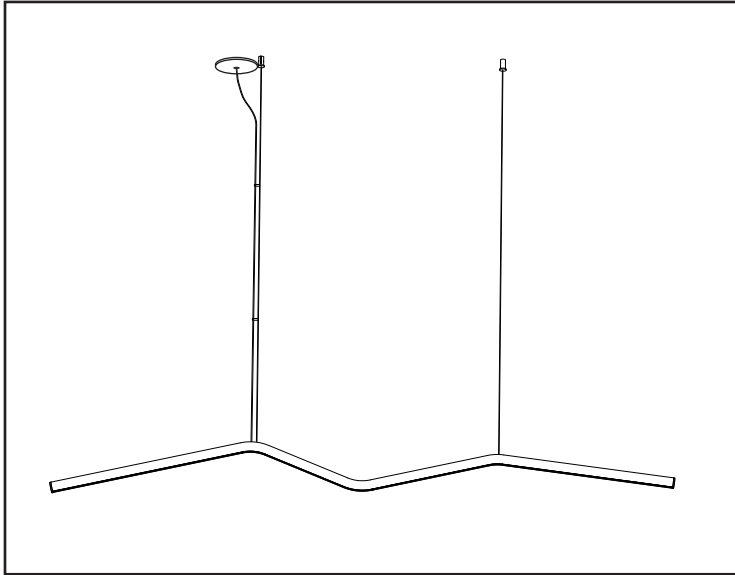

BOOMER™

SUSPENSION

TYPE:

PROJECT NAME:

SPECIFICATION SHEET

Boomer's minimalistic shape looks like a frozen movement. Its wavy shape creates an elegant contrast with the architectural lines of interiors and objects. It can be hung horizontally in balance or at an angle out of balance. A group of lamps enhances the characteristic curves. Boomer can be placed directly above a dining table, home or office workspace. The highly efficient led-light smoothly curves along with the lamp shape.

BOOMER™

SUSPENSION

TYPE:

PROJECT NAME:

BOOMER

LAMP TYPE	LED
WATTAGE	28W
LUMEN	1680

SPECIFICATION SHEET

ORDERING INFO