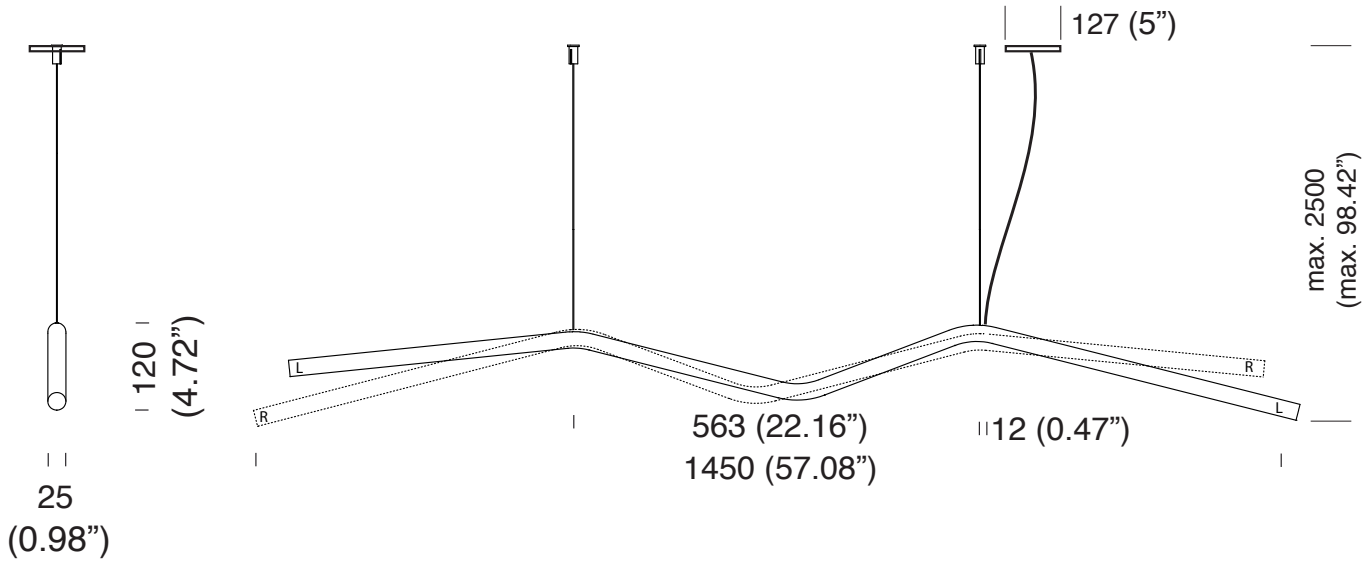

BOOMER™

SUSPENSION

TYPE:

PROJECT NAME:

SPECIFICATION SHEET

Boomer's minimalistic shape looks like a frozen movement. Its wavy shape creates an elegant contrast with the architectural lines of interiors and objects. It can be hung horizontally in balance or at an angle out of balance. A group of lamps enhances the characteristic curves. Boomer can be placed directly above a dining table, home or office workspace. The highly efficient led-light smoothly curves along with the lamp shape.

BOOMER™

SUSPENSION

TYPE:

PROJECT NAME:

BOOMER

LAMP TYPE	LED
WATTAGE	28W
LUMEN	1680

SPECIFICATION SHEET

ORDERING INFO