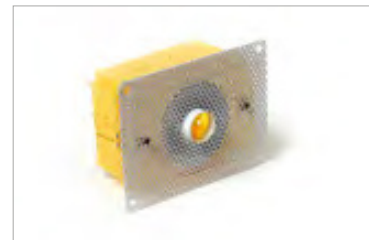

net weight:

0,04 Kg

finishes:

.01 white

.45 anodized aluminum

symbols:

Dimensions

0212

KIT: box + perforated plaster

0215

Plastic box

ORDERING INFO

L676337

Model (Order Code)	Structure Finishes	LED	Accessories	Remote Driver Options
<input type="radio"/> L676337 1.5W	<input type="radio"/> 01: White <input type="radio"/> 45: Anodized Aluminum	<input type="radio"/> XW: 2700K <input type="radio"/> WW: 3000K <input type="radio"/> W: 4000K	<input type="radio"/> 0212: Kit box <input type="radio"/> 0215: Plastic box	<input type="radio"/> 120V LTE <input type="radio"/> 120-277V 0-10V