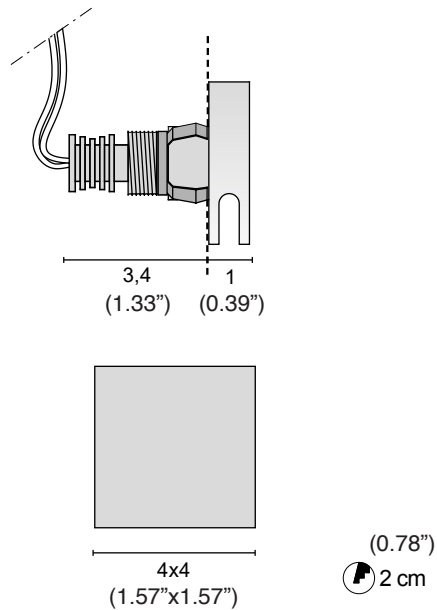

SPECIFICATION SHEET

Luminart®

WWW.LUMINARTLIGHTING.COM
Last updated: 03/05/25

TRIM QUADRO™

WALL RECESSED - DOWNLIGHT

TYPE:

PROJECT NAME:

light sources:	/XW LED max 1,5W 500mA 199lm 2700K
	/WW LED max 1,5W 500mA 210lm 3000K
	/W LED max 1,5W 500mA 221lm 4000K

life:	> 50.000 h
step MacAdam:	3
Color Rendering Index:	> 80
IP grade:	40
net weight:	0,04 Kg
finishes:	.01 white .45 anodized aluminum

symbols:	  IP40 
----------	---

Dimensions

0212

KIT: box + perforated plaster