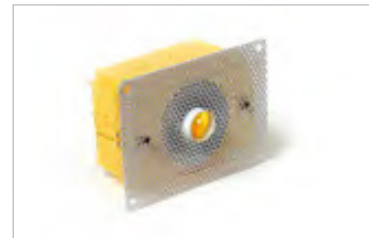

SPECIFICATION SHEET

Luminart®

WWW.LUMINARTLIGHTING.COM
Last updated: 03/05/25

TRIM QUADRO™

WALL RECESSED - DOWNLIGHT

TYPE:

PROJECT NAME:

light sources:	/XW LED max 1,5W 500mA 199lm 2700K
	/WW LED max 1,5W 500mA 210lm 3000K
	/W LED max 1,5W 500mA 221lm 4000K

life:	> 50.000 h
step MacAdam:	3
Color Rendering Index:	> 80
IP grade:	40
net weight:	0,04 Kg
finishes:	.01 white .45 anodized aluminum

symbols:	  IP40 
----------	---

Dimensions

0212

KIT: box + perforated plaster