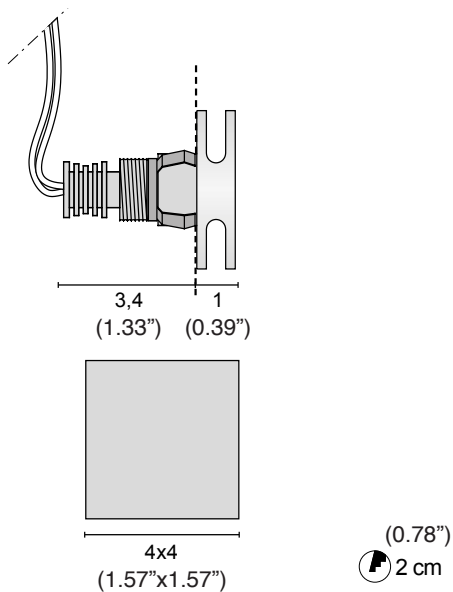

net weight:

0,04 Kg

finishes:

.01 white

.45 anodized aluminum

symbols:

Dimensions

0212

SPECIFICATION SHEET

Luminart®

WWW.LUMINARTLIGHTING.COM
Last updated: 03/05/25

TRIM QUADRO™

WALL RECESSED - DOWNLIGHT

TYPE:

PROJECT NAME:

light sources:	/XW LED max 1,5W 500mA 199lm 2700K
	/WW LED max 1,5W 500mA 210lm 3000K
	/W LED max 1,5W 500mA 221lm 4000K

life:	> 50.000 h
step MacAdam:	3
Color Rendering Index:	> 80
IP grade:	40
net weight:	0,04 Kg
finishes:	.01 white .45 anodized aluminum

symbols:	  IP40 
----------	---

Dimensions

0212

KIT: box + perforated plaster