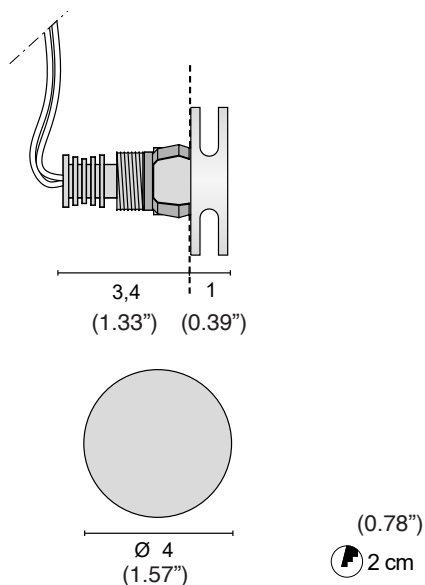

net weight:

**0,04 Kg**

finishes:

**.01 white**

**.45 anodized aluminum**

symbols:

Dimensions

**0212**