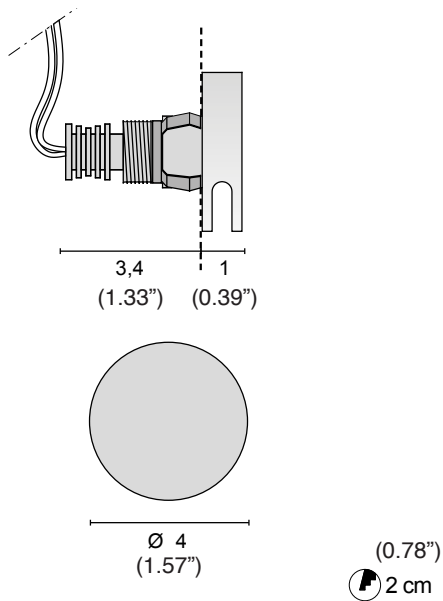

0212
KIT: box + perforated plaster