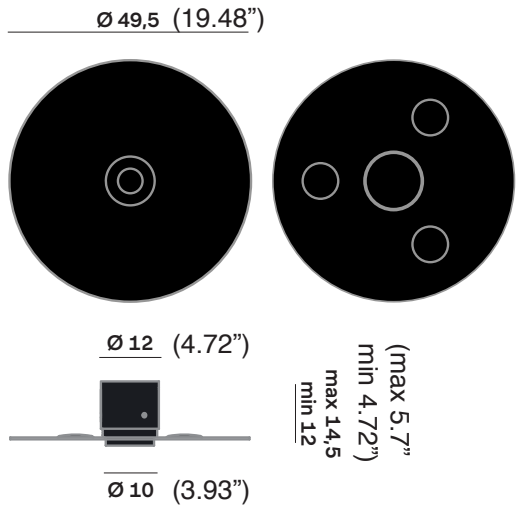

SPECIFICATION SHEET

COLLIDE DOUBLE™

CEILING

TYPE:

PROJECT NAME:

Collide H3 Double

GENERAL

Ceiling
Surface
Phase
IP20
up 4.500
+ down 1.300 lumen
luminaire flux
Indoor use