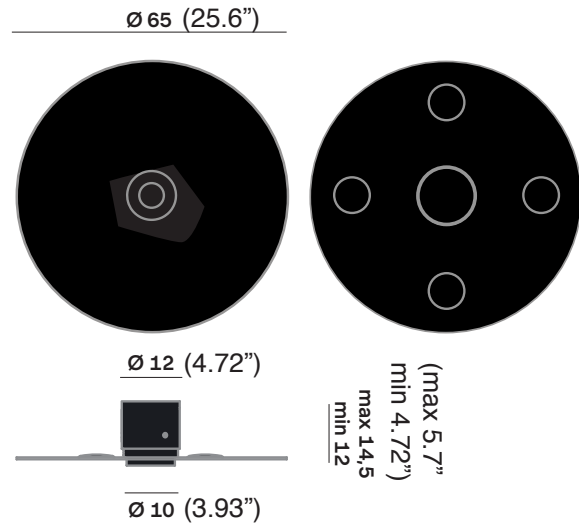

Collide H4 Double

GENERAL

Ceiling
Surface
Phase
IP20
up 6.000
+ down 1.300 lumen
luminaire flux
Indoor use

LED

ACRICHE HV LED + COB LED
2.700K, 3.000K
CRI 90
120V
Macadam step 3
LED Life L70 B50 > 50.000 h
Energy Class: F

ELECTRICAL

120 V 50 Hz
80W
Class 1
Driver included

OPTICAL | PHOTOMETRIC

Lighting type: Indirect up + direct down
Light distribution: Symmetric

SPECIFICATION SHEET

ORDERING INFO

Model (Order Code)	Finish	LED	Power Options
	See previous page	☐ 2700K ☐ 3000K	☐ 120V Phase Dimming