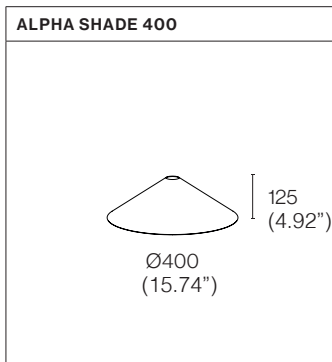

PROJECT NAME:

SPECIFICATION SHEET

ALPHA

SUSPENSION

TYPE:

PROJECT NAME:

	<p>ALPHA TUBE</p>	<p>FINISH & ORDER CODE</p> <p>White L30T115H1DWL Brushed alu L30T115H1DAB Gunmetal L30T115H1DGM Metallic bronze L30T115H1DMB</p>	<p>LIGHT SPECS & ELECTRO</p> <p>Lamp type: LED Colour temp: 2700K Fitting: - Max. watt: 6W Voltage: 17.3V - 350mA Lumen: 800</p> <p>Beam angle: - CRI: 90</p>
	<p>EXCL. BASE & DRIVER</p>	<p>ADDITIONAL INFORMATION</p> <p>Custom RAL colours available on request Max. cable length 2500mm (98.42")</p>	
	<p>ALPHA 250</p>	<p>FINISH & ORDER CODE</p> <p>White L30T115H2DWL Brushed alu L30T115H2DAB Gunmetal L30T115H2DGM Metallic bronze L30T115H2DMB</p>	<p>LIGHT SPECS & ELECTRO</p> <p>Lamp type: LED Colour temp: 2700K Fitting: - Max. watt: 6W Voltage: 17.3V - 350mA Lumen: 800</p> <p>Beam angle: - CRI: 90</p>
	<p>EXCL. BASE & DRIVER</p>	<p>ADDITIONAL INFORMATION</p> <p>Custom RAL colours available on request Max. cable length 2500mm (98.42")</p>	
	<p>ALPHA 400</p>	<p>FINISH & ORDER CODE</p> <p>White L30T115H3DWL Brushed alu L30T115H3DAB Gunmetal L30T115H3DGM Metallic bronze L30T115H3DMB</p>	<p>LIGHT SPECS & ELECTRO</p> <p>Lamp type: LED Colour temp: 2700K Fitting: - Max. watt: 6W Voltage: 17.3V - 350mA Lumen: 800</p> <p>Beam angle: - CRI: 90</p>
	<p>EXCL. BASE & DRIVER</p>	<p>ADDITIONAL INFORMATION</p> <p>Custom RAL colours available on request Max. cable length 2500mm (98.42")</p>	
	<p>ALPHA 700</p>	<p>FINISH & ORDER CODE</p> <p>White L30T115H4DWL Brushed alu L30T115H4DAB Gunmetal L30T115H4DGM Metallic bronze L30T115H4DMB</p>	<p>LIGHT SPECS & ELECTRO</p> <p>Lamp type: LED Colour temp: 2700K Fitting: - Max. watt: 6W Voltage: 17.3V - 350mA Lumen: 800</p> <p>Beam angle: - CRI: 90</p>
	<p>EXCL. BASE & DRIVER</p>	<p>ADDITIONAL INFORMATION</p> <p>Custom RAL colours available on request Max. cable length 2500mm (98.42")</p>	