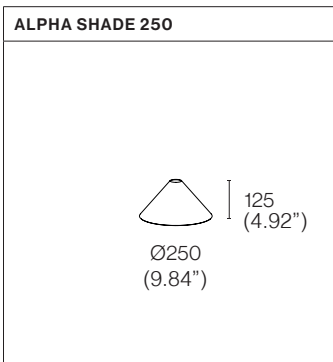

PROJECT NAME:

SPECIFICATION SHEET

ALPHA

SUSPENSION

TYPE:

PROJECT NAME:

	<p>ALPHA TUBE</p>	<p>FINISH & ORDER CODE</p> <p>White L30T115H1DWL Brushed alu L30T115H1DAB Gunmetal L30T115H1DGM Metallic bronze L30T115H1DMB</p>	<p>LIGHT SPECS & ELECTRO</p> <p>Lamp type: LED Colour temp: 2700K Fitting: - Max. watt: 6W Voltage: 17.3V - 350mA Lumen: 800</p> <p>Beam angle: - CRI: 90</p>
	<p>EXCL. BASE & DRIVER</p>	<p>ADDITIONAL INFORMATION</p> <p>Custom RAL colours available on request Max. cable length 2500mm (98.42")</p>	
	<p>ALPHA 250</p>	<p>FINISH & ORDER CODE</p> <p>White L30T115H2DWL Brushed alu L30T115H2DAB Gunmetal L30T115H2DGM Metallic bronze L30T115H2DMB</p>	<p>LIGHT SPECS & ELECTRO</p> <p>Lamp type: LED Colour temp: 2700K Fitting: - Max. watt: 6W Voltage: 17.3V - 350mA Lumen: 800</p> <p>Beam angle: - CRI: 90</p>
	<p>EXCL. BASE & DRIVER</p>	<p>ADDITIONAL INFORMATION</p> <p>Custom RAL colours available on request Max. cable length 2500mm (98.42")</p>	
	<p>ALPHA 400</p>	<p>FINISH & ORDER CODE</p> <p>White L30T115H3DWL Brushed alu L30T115H3DAB Gunmetal L30T115H3DGM Metallic bronze L30T115H3DMB</p>	<p>LIGHT SPECS & ELECTRO</p> <p>Lamp type: LED Colour temp: 2700K Fitting: - Max. watt: 6W Voltage: 17.3V - 350mA Lumen: 800</p> <p>Beam angle: - CRI: 90</p>
	<p>EXCL. BASE & DRIVER</p>	<p>ADDITIONAL INFORMATION</p> <p>Custom RAL colours available on request Max. cable length 2500mm (98.42")</p>	
	<p>ALPHA 700</p>	<p>FINISH & ORDER CODE</p> <p>White L30T115H4DWL Brushed alu L30T115H4DAB Gunmetal L30T115H4DGM Metallic bronze L30T115H4DMB</p>	<p>LIGHT SPECS & ELECTRO</p> <p>Lamp type: LED Colour temp: 2700K Fitting: - Max. watt: 6W Voltage: 17.3V - 350mA Lumen: 800</p> <p>Beam angle: - CRI: 90</p>
	<p>EXCL. BASE & DRIVER</p>	<p>ADDITIONAL INFORMATION</p> <p>Custom RAL colours available on request Max. cable length 2500mm (98.42")</p>	