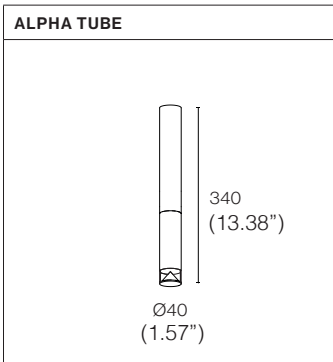

PROJECT NAME:

SPECIFICATION SHEET

ALPHA

SUSPENSION

TYPE:

PROJECT NAME:

	<p>ALPHA TUBE</p>	<p>FINISH & ORDER CODE</p> <p>White L30T115H1DWL Brushed alu L30T115H1DAB Gunmetal L30T115H1DGM Metallic bronze L30T115H1DMB</p>	<p>LIGHT SPECS & ELECTRO</p> <p>Lamp type: LED Colour temp: 2700K Fitting: - Max. watt: 6W Voltage: 17.3V - 350mA Lumen: 800</p> <p>Beam angle: - CRI: 90</p>
	<p>EXCL. BASE & DRIVER</p>	<p>ADDITIONAL INFORMATION</p> <p>Custom RAL colours available on request Max. cable length 2500mm (98.42")</p>	
	<p>ALPHA 250</p>	<p>FINISH & ORDER CODE</p> <p>White L30T115H2DWL Brushed alu L30T115H2DAB Gunmetal L30T115H2DGM Metallic bronze L30T115H2DMB</p>	<p>LIGHT SPECS & ELECTRO</p> <p>Lamp type: LED Colour temp: 2700K Fitting: - Max. watt: 6W Voltage: 17.3V - 350mA Lumen: 800</p> <p>Beam angle: - CRI: 90</p>
	<p>EXCL. BASE & DRIVER</p>	<p>ADDITIONAL INFORMATION</p> <p>Custom RAL colours available on request Max. cable length 2500mm (98.42")</p>	
	<p>ALPHA 400</p>	<p>FINISH & ORDER CODE</p> <p>White L30T115H3DWL Brushed alu L30T115H3DAB Gunmetal L30T115H3DGM Metallic bronze L30T115H3DMB</p>	<p>LIGHT SPECS & ELECTRO</p> <p>Lamp type: LED Colour temp: 2700K Fitting: - Max. watt: 6W Voltage: 17.3V - 350mA Lumen: 800</p> <p>Beam angle: - CRI: 90</p>
	<p>EXCL. BASE & DRIVER</p>	<p>ADDITIONAL INFORMATION</p> <p>Custom RAL colours available on request Max. cable length 2500mm (98.42")</p>	
	<p>ALPHA 700</p>	<p>FINISH & ORDER CODE</p> <p>White L30T115H4DWL Brushed alu L30T115H4DAB Gunmetal L30T115H4DGM Metallic bronze L30T115H4DMB</p>	<p>LIGHT SPECS & ELECTRO</p> <p>Lamp type: LED Colour temp: 2700K Fitting: - Max. watt: 6W Voltage: 17.3V - 350mA Lumen: 800</p> <p>Beam angle: - CRI: 90</p>
	<p>EXCL. BASE & DRIVER</p>	<p>ADDITIONAL INFORMATION</p> <p>Custom RAL colours available on request Max. cable length 2500mm (98.42")</p>	