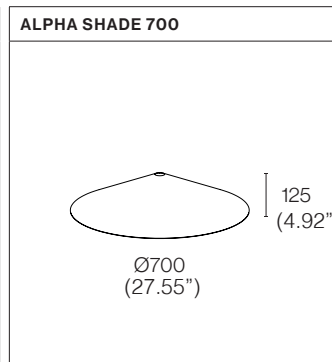

PROJECT NAME:

SPECIFICATION SHEET

ALPHA

SUSPENSION

TYPE:

PROJECT NAME:

	<p>ALPHA TUBE</p>	<p>FINISH & ORDER CODE</p> <p>White L30T115H1DWL Brushed alu L30T115H1DAB Gunmetal L30T115H1DGM Metallic bronze L30T115H1DMB</p>	<p>LIGHT SPECS & ELECTRO</p> <p>Lamp type: LED Colour temp: 2700K Fitting: - Max. watt: 6W Voltage: 17.3V - 350mA Lumen: 800</p> <p>Beam angle: - CRI: 90</p>
	<p>EXCL. BASE & DRIVER</p>	<p>ADDITIONAL INFORMATION</p> <p>Custom RAL colours available on request Max. cable length 2500mm (98.42")</p>	
	<p>ALPHA 250</p>	<p>FINISH & ORDER CODE</p> <p>White L30T115H2DWL Brushed alu L30T115H2DAB Gunmetal L30T115H2DGM Metallic bronze L30T115H2DMB</p>	<p>LIGHT SPECS & ELECTRO</p> <p>Lamp type: LED Colour temp: 2700K Fitting: - Max. watt: 6W Voltage: 17.3V - 350mA Lumen: 800</p> <p>Beam angle: - CRI: 90</p>
	<p>EXCL. BASE & DRIVER</p>	<p>ADDITIONAL INFORMATION</p> <p>Custom RAL colours available on request Max. cable length 2500mm (98.42")</p>	
	<p>ALPHA 400</p>	<p>FINISH & ORDER CODE</p> <p>White L30T115H3DWL Brushed alu L30T115H3DAB Gunmetal L30T115H3DGM Metallic bronze L30T115H3DMB</p>	<p>LIGHT SPECS & ELECTRO</p> <p>Lamp type: LED Colour temp: 2700K Fitting: - Max. watt: 6W Voltage: 17.3V - 350mA Lumen: 800</p> <p>Beam angle: - CRI: 90</p>
	<p>EXCL. BASE & DRIVER</p>	<p>ADDITIONAL INFORMATION</p> <p>Custom RAL colours available on request Max. cable length 2500mm (98.42")</p>	
	<p>ALPHA 700</p>	<p>FINISH & ORDER CODE</p> <p>White L30T115H4DWL Brushed alu L30T115H4DAB Gunmetal L30T115H4DGM Metallic bronze L30T115H4DMB</p>	<p>LIGHT SPECS & ELECTRO</p> <p>Lamp type: LED Colour temp: 2700K Fitting: - Max. watt: 6W Voltage: 17.3V - 350mA Lumen: 800</p> <p>Beam angle: - CRI: 90</p>
	<p>EXCL. BASE & DRIVER</p>	<p>ADDITIONAL INFORMATION</p> <p>Custom RAL colours available on request Max. cable length 2500mm (98.42")</p>	