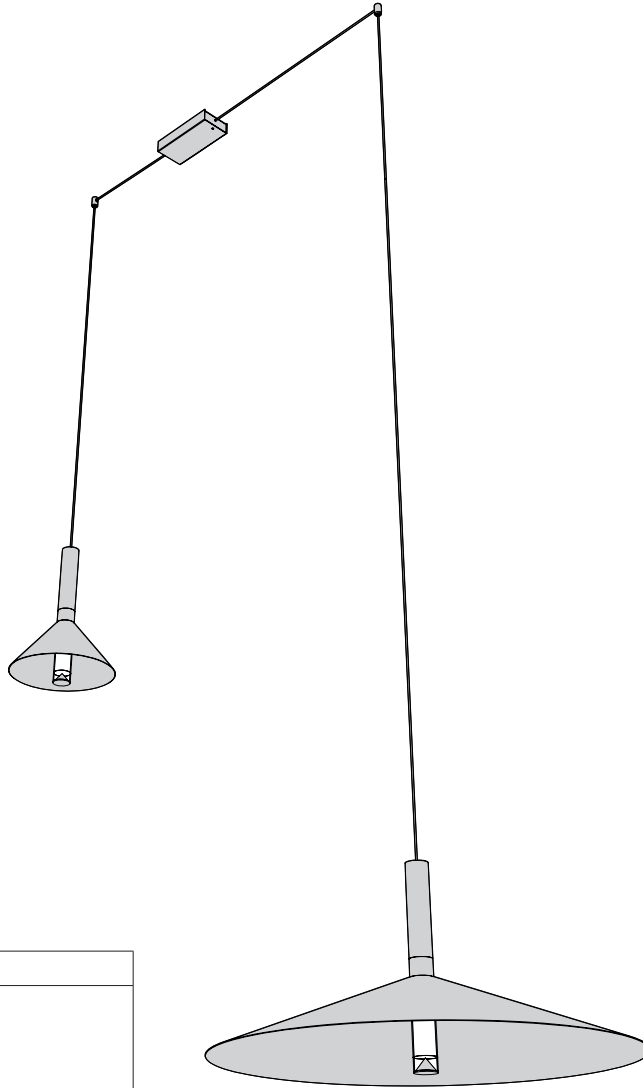

PROJECT NAME:

SPECIFICATION SHEET

ALPHA

SUSPENSION

TYPE:

PROJECT NAME:

	<p>ALPHA TUBE</p>	<p>FINISH & ORDER CODE</p> <p>White L30T115H1DWL Brushed alu L30T115H1DAB Gunmetal L30T115H1DGM Metallic bronze L30T115H1DMB</p>	<p>LIGHT SPECS & ELECTRO</p> <p>Lamp type: LED Colour temp: 2700K Fitting: - Max. watt: 6W Voltage: 17.3V - 350mA Lumen: 800</p> <p>Beam angle: - CRI: 90</p>
	<p>EXCL. BASE & DRIVER</p>	<p>ADDITIONAL INFORMATION</p> <p>Custom RAL colours available on request Max. cable length 2500mm (98.42")</p>	
	<p>ALPHA 250</p>	<p>FINISH & ORDER CODE</p> <p>White L30T115H2DWL Brushed alu L30T115H2DAB Gunmetal L30T115H2DGM Metallic bronze L30T115H2DMB</p>	<p>LIGHT SPECS & ELECTRO</p> <p>Lamp type: LED Colour temp: 2700K Fitting: - Max. watt: 6W Voltage: 17.3V - 350mA Lumen: 800</p> <p>Beam angle: - CRI: 90</p>
	<p>EXCL. BASE & DRIVER</p>	<p>ADDITIONAL INFORMATION</p> <p>Custom RAL colours available on request Max. cable length 2500mm (98.42")</p>	
	<p>ALPHA 400</p>	<p>FINISH & ORDER CODE</p> <p>White L30T115H3DWL Brushed alu L30T115H3DAB Gunmetal L30T115H3DGM Metallic bronze L30T115H3DMB</p>	<p>LIGHT SPECS & ELECTRO</p> <p>Lamp type: LED Colour temp: 2700K Fitting: - Max. watt: 6W Voltage: 17.3V - 350mA Lumen: 800</p> <p>Beam angle: - CRI: 90</p>
	<p>EXCL. BASE & DRIVER</p>	<p>ADDITIONAL INFORMATION</p> <p>Custom RAL colours available on request Max. cable length 2500mm (98.42")</p>	
	<p>ALPHA 700</p>	<p>FINISH & ORDER CODE</p> <p>White L30T115H4DWL Brushed alu L30T115H4DAB Gunmetal L30T115H4DGM Metallic bronze L30T115H4DMB</p>	<p>LIGHT SPECS & ELECTRO</p> <p>Lamp type: LED Colour temp: 2700K Fitting: - Max. watt: 6W Voltage: 17.3V - 350mA Lumen: 800</p> <p>Beam angle: - CRI: 90</p>
	<p>EXCL. BASE & DRIVER</p>	<p>ADDITIONAL INFORMATION</p> <p>Custom RAL colours available on request Max. cable length 2500mm (98.42")</p>	