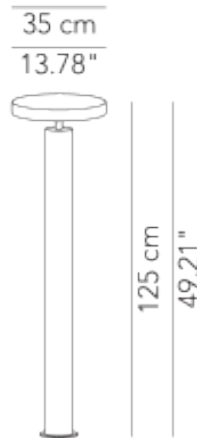

Direct light

SPECIFICATION SHEET

IP20

Cable detail

CAMALEONTE

TABLE

TYPE:

PROJECT NAME:

Reading lamp - H. 125

Ø 35 x 125 cm
10 Kg

lamp type 1 led module 24,7W
luminous efficacy 2940 Lm
light colour 3000 K
DIM triac
cri >90

L82CAMEPT125G01

SPECIFICATION SHEET

ORDERING INFO

Model (Order Code)	Base Finish	Shade Finish	Power Options
	<input type="radio"/> White <input type="radio"/> Black <input type="radio"/> Bronze <input type="radio"/> Satin Brass <input type="radio"/> Brick Orange <input type="radio"/> Periwinkle Blue <input type="radio"/> Ocean Green	<input type="radio"/> White <input type="radio"/> Black <input type="radio"/> Bronze <input type="radio"/> Satin Brass <input type="radio"/> Brick Orange <input type="radio"/> Periwinkle Blue <input type="radio"/> Ocean Green	<input type="radio"/> 120V