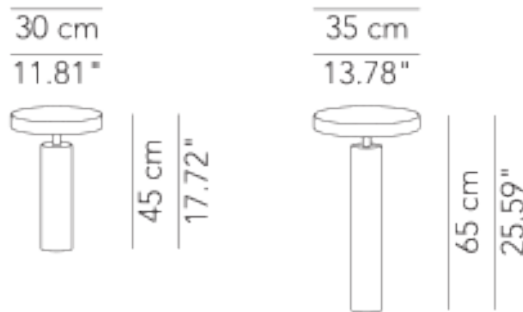

Cord detail

SPECIFICATION SHEET

CAMALEONTE

TABLE

TYPE:

PROJECT NAME:

| | | | |
|---------------------------|-----------------------|--|-----------------|
| Table lamp - H. 45 | Ø 30 x 45 cm 10 Kg | lamp type 3x G9 LED 6W max luminous efficacy DIM | L82CAMETA045G01 |
| | Ø 30 x 45 cm 10 Kg | lamp type 1 led module 19W luminous efficacy 2350 Lm light colour 3000 K DIM triac cri >90 | L82CAMETA045G04 |
| Table lamp - H. 65 | Ø 35 x 65 cm 10 Kg | lamp type 3x G9 LED 6W max luminous efficacy DIM | L82CAMETA065G01 |
| | Ø 35 x 65 cm 10 Kg | lamp type 1 led module 19W luminous efficacy 2350 Lm light colour 3000 K DIM triac cri >90 | L82CAMETA065G04 |