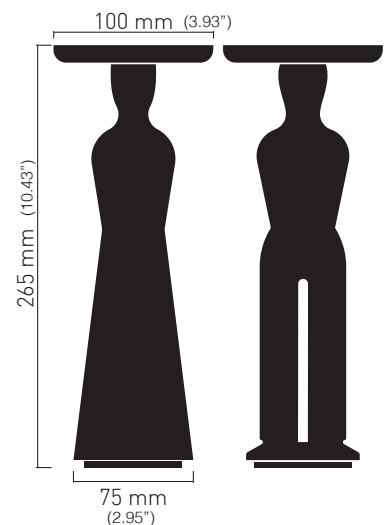

LIGHT DOLLS

TABLE LAMP

TYPE:

PROJECT NAME:

Total Power	max 5W
Light Source	Mid power LED 2.5W 3.7V
Kelvin	2.200K, 2.700K, 3.000K
Lumen	2.200K: 164lm, 2.700K: 179lm, 3.000K: 187lm
Dimmer	Touch
CRI	80
IP	54
Charging Time with 5V-2V Type C power supply	4/5 hours
Working Time	light 100% 13-14h light 50% 26-28h light 25% 39-42h
Power socket with a magnetic POGO pin connector	USB-C 5Vdc 2A
Power supply	Not included
Lithium battery	5200mA 3.7V
Insulated Class	3
Materials	Porcelain, aluminum, polycarbonate
Net weight	670 gr