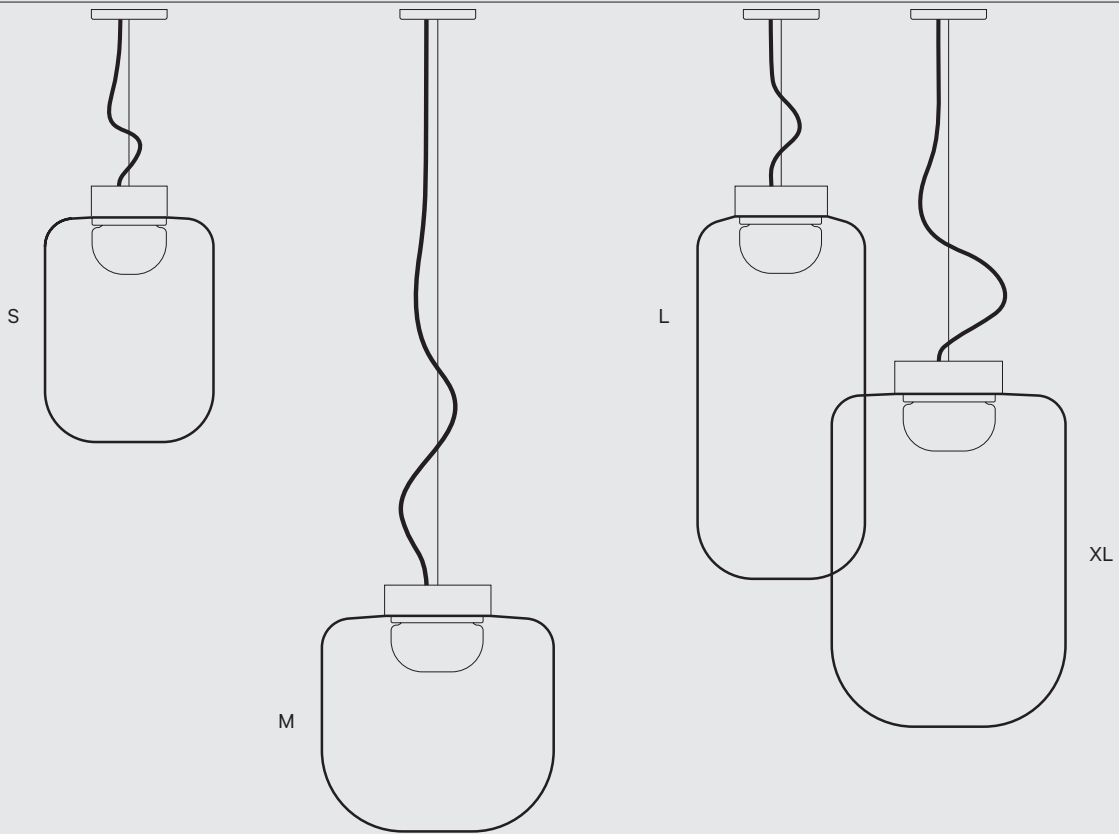

XYLO

SUSPENSION/CEILING

TYPE:

PROJECT NAME:

Xylo Suspension