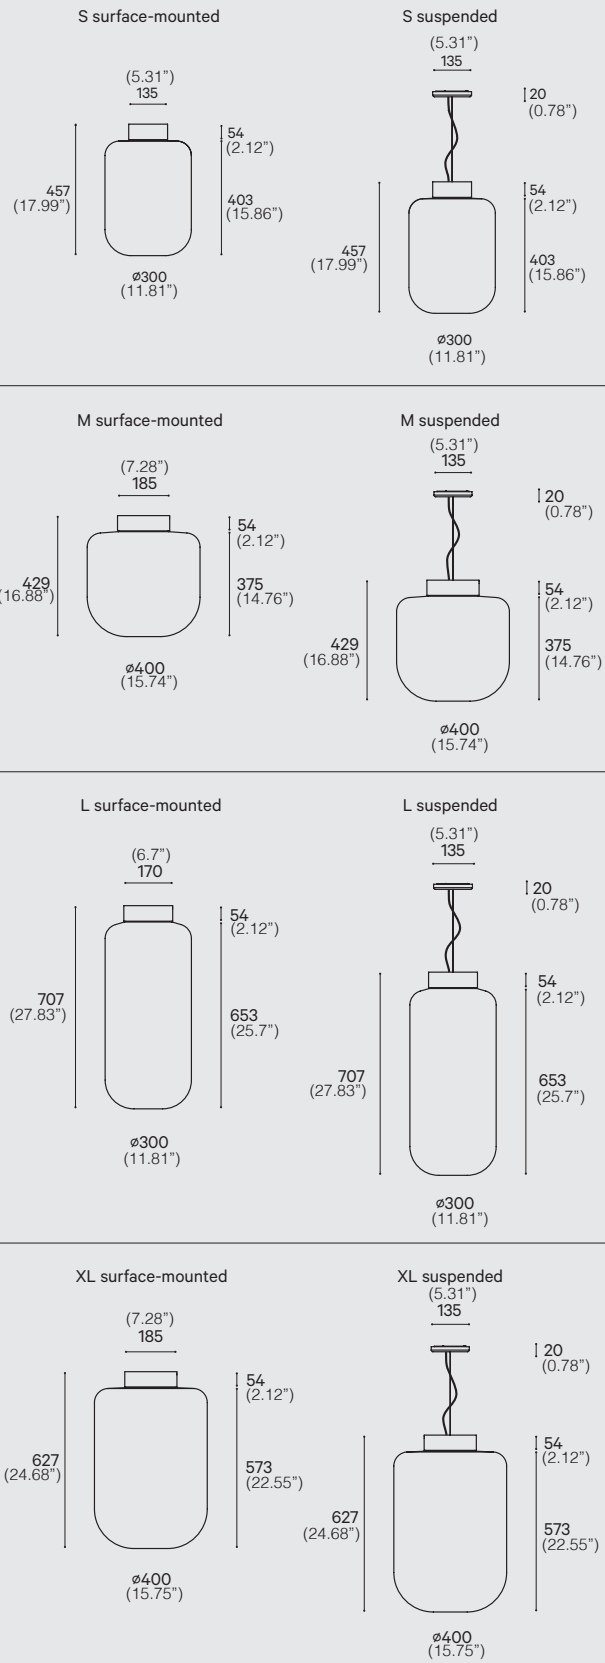

Surface-mounted

Suspended

XYLO

SUSPENSION/CEILING

TYPE:

PROJECT NAME:

Dimensions

SPECIFICATION SHEET

Please note: Due to the handmade nature of the shades, please assume a tolerance of +/- 1% to lampshade dimensions.

Luminart®

WWW.LUMINARTLIGHTING.COM

Order configurator

Select lampshade size and colour

Select type of base / mount
+ colour and technical specifications
+ cable

LUMENS OUTPUT	Opal Triplex Matte White Shade	Petrol Blue Crystal Shade	Smoky Brown Crystal Shade
S Lampshade (20W LED)	1440 lm	570 lm	460 lm
M Lampshade (20W LED)	1400 lm	570 lm	460 lm
L Lampshade (28W LED)	1700 lm	700 lm	560 lm
XL Lampshade (28W LED)	1770 lm	710 lm	570 lm

ORDERING INFO

Lampshade Size	Glass	Base	Base Finish	CCT	Cable Finish*	Power
<input type="radio"/> L54GL.S Small (20W LED)	<input type="radio"/> 11 Opal Triplex Matte White	<input type="radio"/> 12. Suspended	<input type="radio"/> Black <input type="radio"/> White	<input type="radio"/> .927 2700k	<input type="radio"/> .02 Black	<input type="radio"/> 120V Phase Dimming <input type="radio"/> 120 - 277V 0-10V Dim
<input type="radio"/> L54GL.M Medium (20W LED)	<input type="radio"/> 12 Petrol Blue Crystal	<input type="radio"/> 11.NF Surface mounted	<input type="radio"/> Terracotta <input type="radio"/> Ocean Grey	<input type="radio"/> .930 3000K	<input type="radio"/> .03 White	
<input type="radio"/> L54GL.L Large (28W LED)	<input type="radio"/> 13 Smoky Brown Crystal		<input type="radio"/> Warm Dust	<input type="radio"/> .940 4000K	<input type="radio"/> .99 Clear	
<input type="radio"/> L54GL.XL Extra Large (28W LED)						