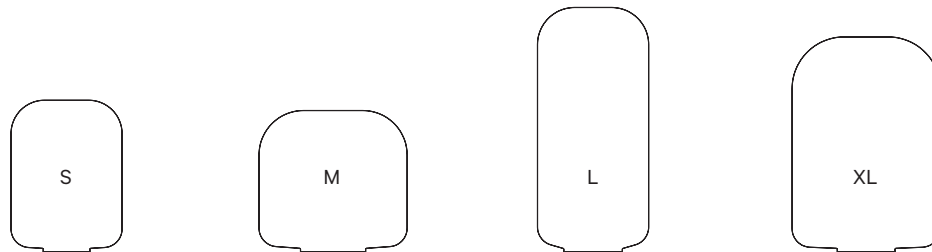

Order configurator

Select lampshade size and colour

Select type of base / mount
+ colour and technical specifications
+ cable

LUMENS OUTPUT	Opal Triplex Matte White Shade	Petrol Blue Crystal Shade	Smoky Brown Crystal Shade
S Lampshade (20W LED)	1440 lm	570 lm	460 lm
M Lampshade (20W LED)	1400 lm	570 lm	460 lm
L Lampshade (28W LED)	1700 lm	700 lm	560 lm
XL Lampshade (28W LED)	1770 lm	710 lm	570 lm

ORDERING INFO

Lampshade Size	Glass	Base	Base Finish	CCT	Cable Finish*	Power
☐ L54GL.S Small (20W LED)	☐ 11 Opal Triplex Matte White	☐ 12. Suspended	☐ Black ☐ White	☐ .927 2700k	☐ .02 Black	☐ 120V Phase Dimming ☐ 120 - 277V 0-10V Dim
☐ L54GL.M Medium (20W LED)	☐ 12 Petrol Blue Crystal	☐ 11.NF Surface mounted	☐ Terracotta ☐ Ocean Grey	☐ .930 3000K	☐ .03 White	
☐ L54GL.L Large (28W LED)	☐ 13 Smoky Brown Crystal		☐ Warm Dust	☐ .940 4000K	☐ .99 Clear	
☐ L54GL.XL Extra Large (28W LED)						

SPECIFICATION SHEET

*Only applicable for suspended version, otherwise leave blank