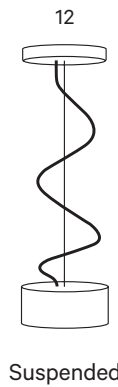

Light source assembly

Aluminum base with
power supply module

SPECIFICATION SHEET

XYLO

SUSPENSION/CEILING

TYPE:

PROJECT NAME:

Colour and size of the lampshade

Surface-mounted

Suspended

XYLO

SUSPENSION/CEILING

TYPE:

PROJECT NAME:

Dimensions

SPECIFICATION SHEET

Please note: Due to the handmade nature of the shades, please assume a tolerance of +/- 1% to lampshade dimensions.

Luminart®

WWW.LUMINARTLIGHTING.COM

Order configurator

Select lampshade size and colour

Select type of base / mount
+ colour and technical specifications
+ cable

ORDERING INFO

Lampshade Size	Glass	Base	Base Finish	CCT	Cable Finish*	Power
<input type="radio"/> L54GL.S Small (20W LED)	<input type="radio"/> 11 Opal Triplex Matte White	<input type="radio"/> 12. Suspended	<input type="radio"/> Black <input type="radio"/> White	<input type="radio"/> .927 2700k	<input type="radio"/> .02 Black	<input type="radio"/> 120V Phase Dimming <input type="radio"/> 120 - 277V 0-10V Dim
<input type="radio"/> L54GL.M Medium (20W LED)	<input type="radio"/> 12 Petrol Blue Crystal	<input type="radio"/> 11.NF Surface mounted	<input type="radio"/> Terracotta <input type="radio"/> Ocean Grey	<input type="radio"/> .930 3000K	<input type="radio"/> .03 White	
<input type="radio"/> L54GL.L Large (28W LED)	<input type="radio"/> 13 Smoky Brown Crystal		<input type="radio"/> Warm Dust	<input type="radio"/> .940 4000K	<input type="radio"/> .99 Clear	
<input type="radio"/> L54GL.XL Extra Large (28W LED)						