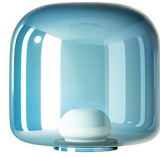

XYLO

SUSPENSION/CEILING

TYPE:

PROJECT NAME:

Hand-blown lampshade,
crystal glass

Hand-blown inner lampshade,
triplex opal glass

Aluminum mounting
ring assembly

Silicone light
diffusing lens

Light source assembly

Aluminum base with
power supply module

SPECIFICATION SHEET

XYLO

SUSPENSION/CEILING

TYPE:

PROJECT NAME:

Colour and size of the lampshade

Petrol Blue (crystal glass)

size S

size M

size L

size XL

Smoky Brown (crystal glass)

size S

size M