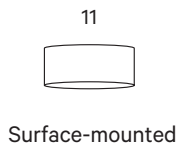

size L

size XL

Opal Matt Triplex (triple-layered opal glass)

size S

size M

size L

size XL

SPECIFICATION SHEET

Surface-mounted

Suspended

XYLO

SUSPENSION/CEILING

TYPE:

PROJECT NAME:

Dimensions

SPECIFICATION SHEET

Please note: Due to the handmade nature of the shades, please assume a tolerance of +/- 1% to lampshade dimensions.

Luminart®

WWW.LUMINARTLIGHTING.COM

Order configurator

Select lampshade size and colour

Select type of base / mount
+ colour and technical specifications
+ cable

ORDERING INFO

Lampshade Size	Glass	Base	Base Finish	CCT	Cable Finish*	Power
<input type="radio"/> L54GL.S Small (20W LED)	<input type="radio"/> 11 Opal Triplex Matte White	<input type="radio"/> 12. Suspended	<input type="radio"/> Black <input type="radio"/> White	<input type="radio"/> .927 2700k	<input type="radio"/> .02 Black	<input type="radio"/> 120V Phase Dimming <input type="radio"/> 120 - 277V 0-10V Dim
<input type="radio"/> L54GL.M Medium (20W LED)	<input type="radio"/> 12 Petrol Blue Crystal	<input type="radio"/> 11.NF Surface mounted	<input type="radio"/> Terracotta <input type="radio"/> Ocean Grey	<input type="radio"/> .930 3000K	<input type="radio"/> .03 White	
<input type="radio"/> L54GL.L Large (28W LED)	<input type="radio"/> 13 Smoky Brown Crystal		<input type="radio"/> Warm Dust	<input type="radio"/> .940 4000K	<input type="radio"/> .99 Clear	
<input type="radio"/> L54GL.XL Extra Large (28W LED)						