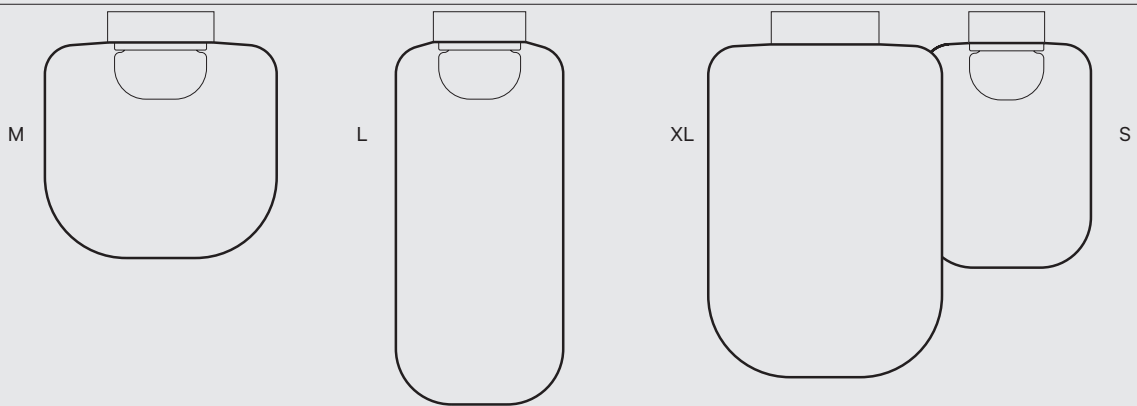

WWW.LUMINARTLIGHTING.COM

XYLO

SUSPENSION/CEILING

TYPE:

PROJECT NAME:

Xylo Suspension

Xylo Surface mounted

SPECIFICATION SHEET

Light source assembly

Aluminum base with
power supply module

SPECIFICATION SHEET

XYLO

SUSPENSION/CEILING

TYPE:

PROJECT NAME:

Colour and size of the lampshade