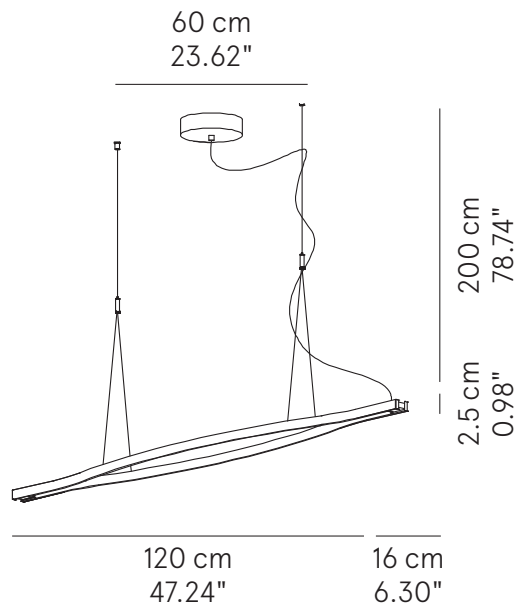

GALILEO LONGUE

SUSPENSION

TYPE:

PROJECT NAME:

Pendant lamp - L. 120	Ø 120 x 16 x 2.5 cm 5 Kg	lamp type 1 led module 32W luminous efficacy 4000 Lm light colour 3000 K cri >80	L82GLLES0120G01
Pendant lamp - L. 145	Ø 145 x 18 x 2.5 cm 5 Kg	lamp type 1 led module 40W luminous efficacy 5000 Lm light colour 3000 K cri >80	L82GLLES0145G01

GALILEO LONGUE 120