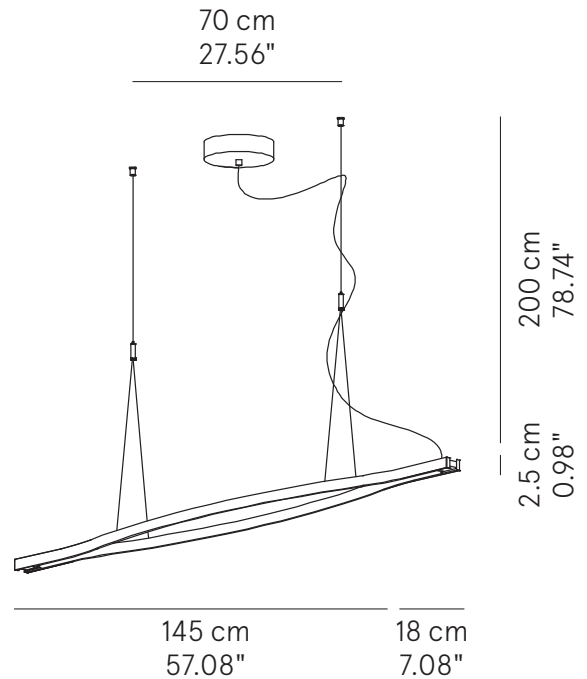

GALILEO LONGUE 145

SPECIFICATION SHEET

ORDERING INFO

Model (Order Code)	Finish	LED	Dimming Options
	☐ White ☐ Lead Grey ☐ Matte Gold ☐ Bronze	☐ 2700K ☐ 3000K ☐ 4000K	☐ 120V Phase Dimming ☐ 120V 0-10V Dimming ☐ 277V 0-10V Dimming